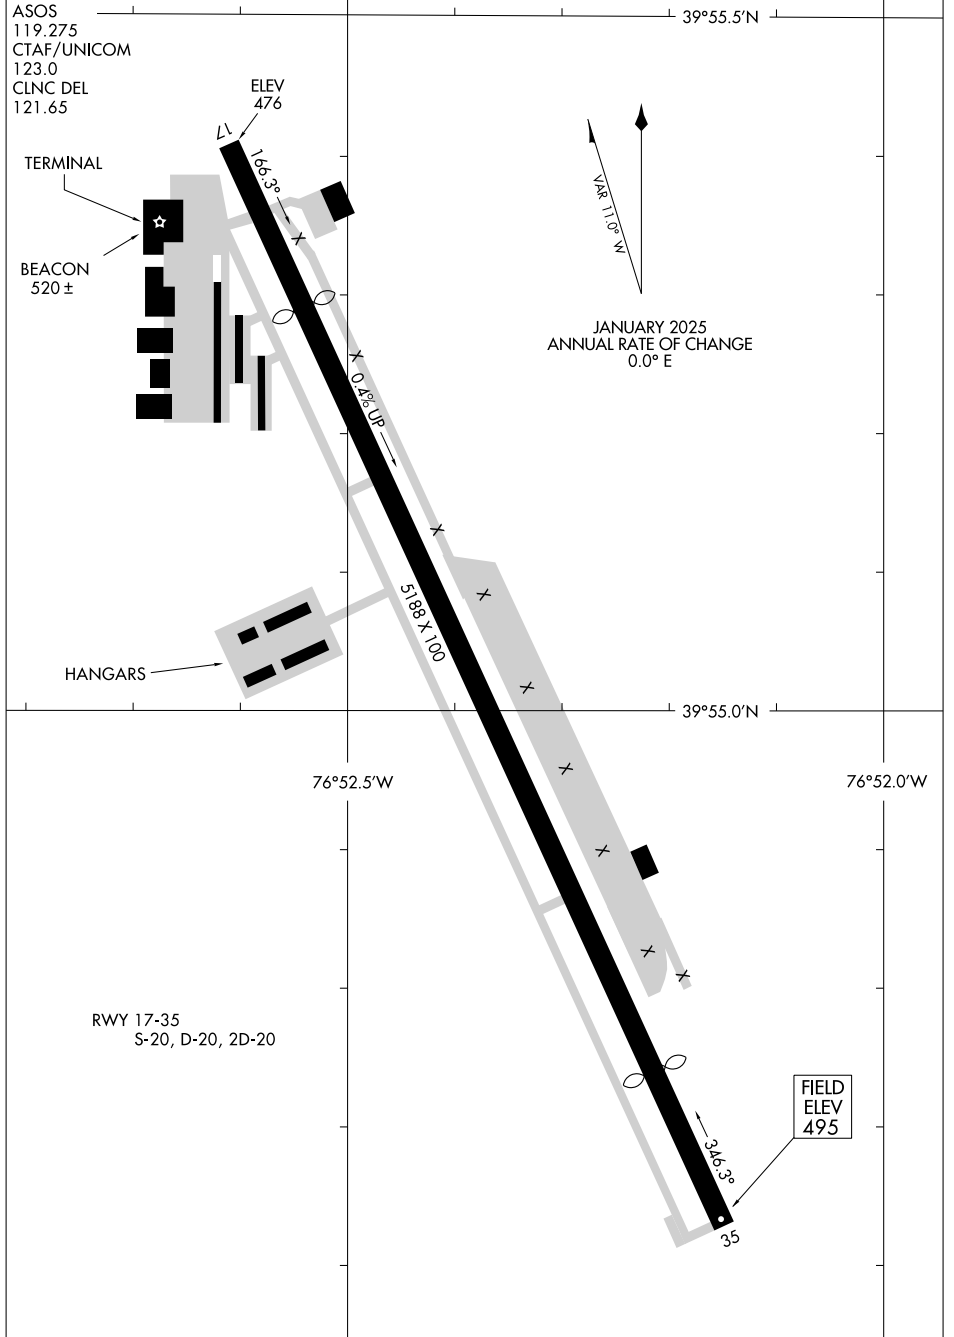

25107

# AIRPORT DIAGRAM

AL-5137 (FAA)

YORK (THV)  
YORK, PENNSYLVANIA

NE-4, 16 APR 2026 to 14 MAY 2026

NE-4, 16 APR 2026 to 14 MAY 2026

# AIRPORT DIAGRAM

25107

YORK, PENNSYLVANIA  
YORK (THV)