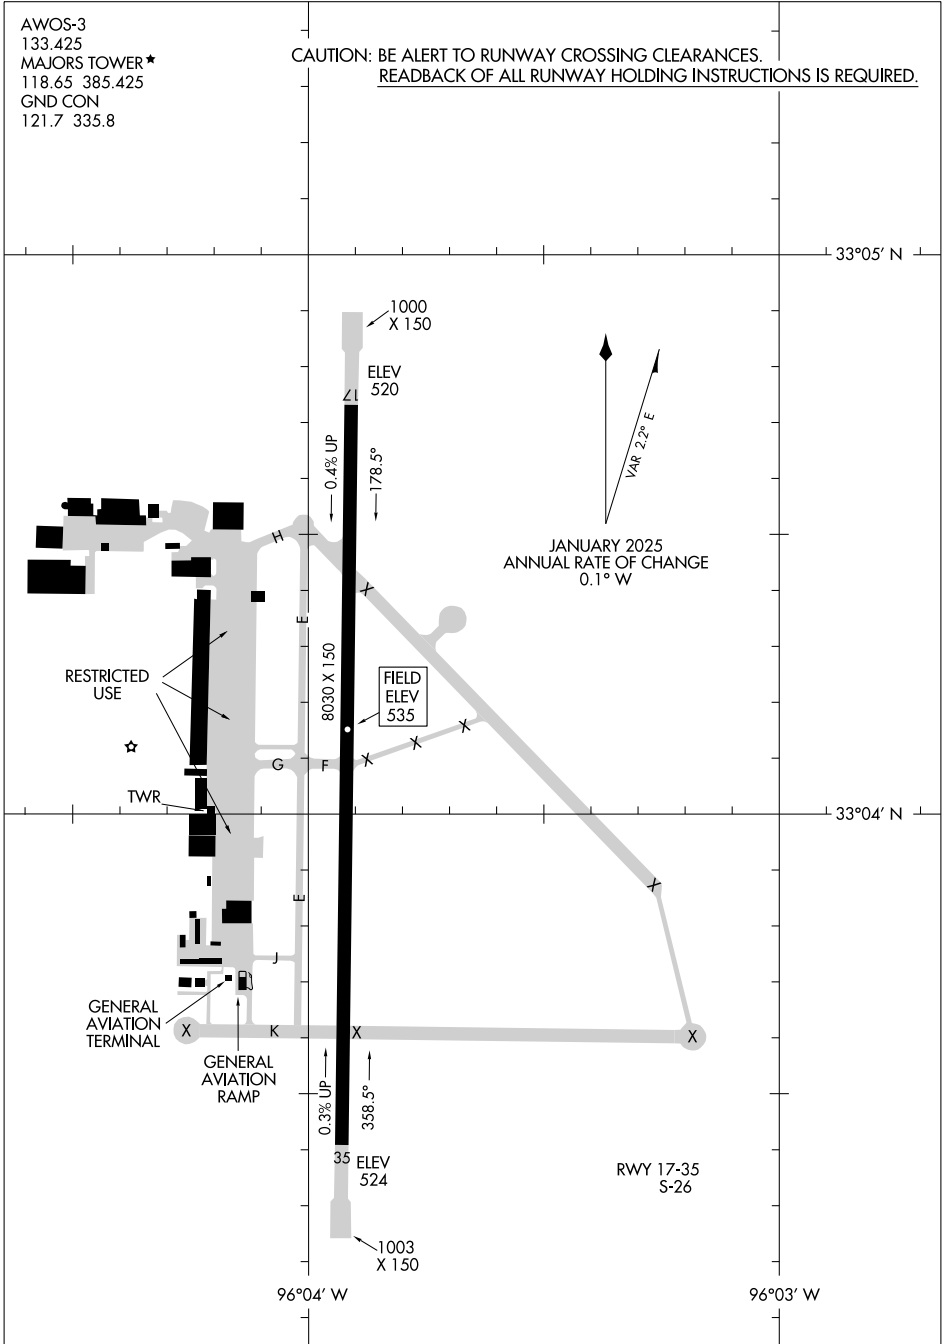

AIRPORT DIAGRAM

AL-5138 (FAA)

MAJORS (GVT)
GREENVILLE, TEXAS

AWOS-3
133.425
MAJORS TOWER ★
118.65 385.425
GND CON
121.7 335.8

CAUTION: BE ALERT TO RUNWAY CROSSING CLEARANCES.
READBACK OF ALL RUNWAY HOLDING INSTRUCTIONS IS REQUIRED.

SC-2, 16 APR 2026 to 14 MAY 2026

SC-2, 16 APR 2026 to 14 MAY 2026

AIRPORT DIAGRAM

GREENVILLE, TEXAS
MAJORS (GVT)