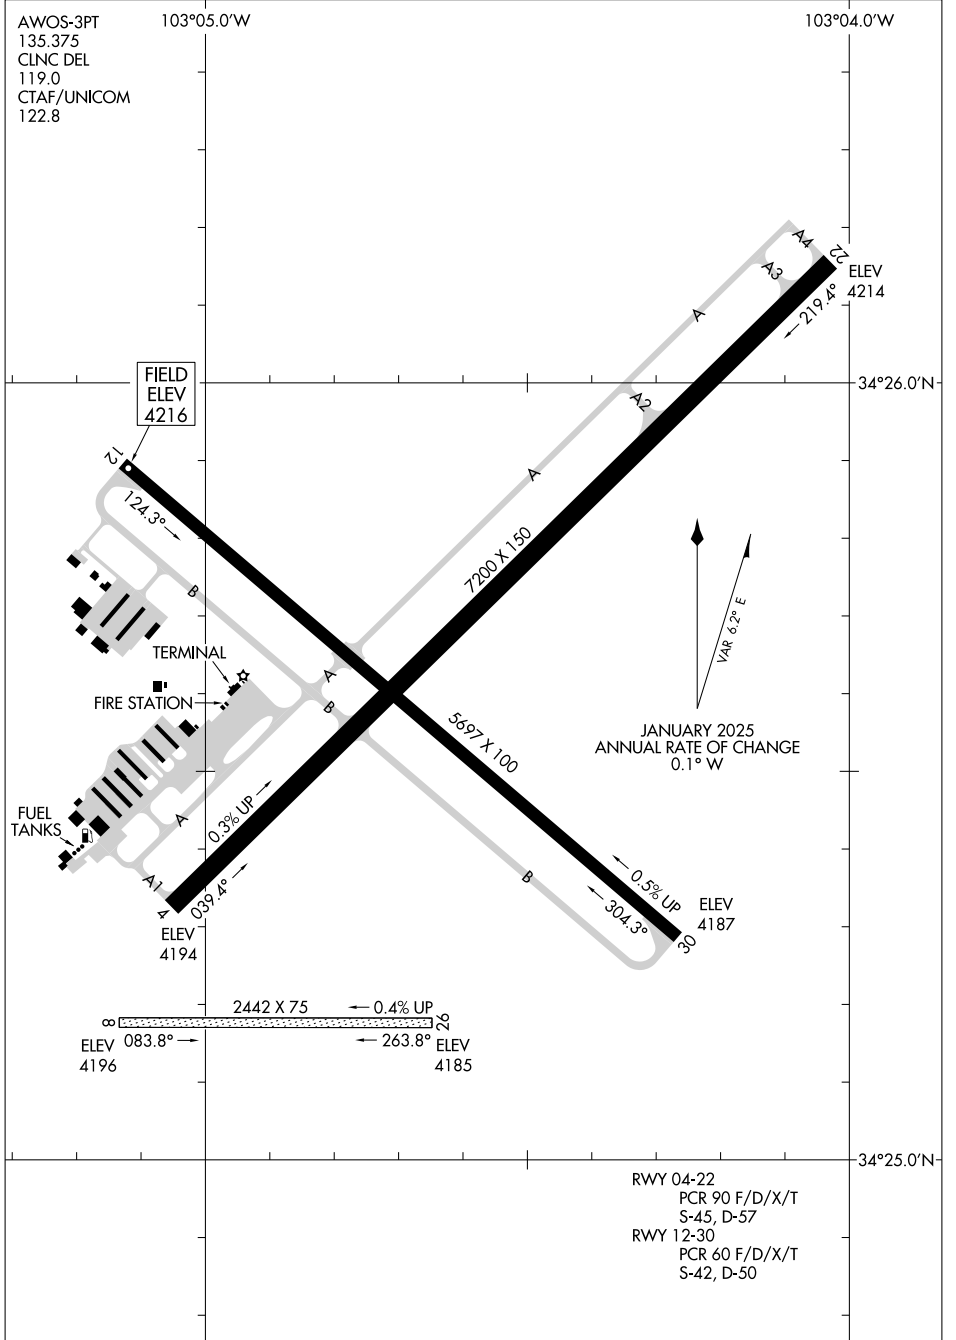

# AIRPORT DIAGRAM

AL-5144 (FAA)

CLOVIS RGNL (CVN)  
CLOVIS, NEW MEXICO

AWOS-3PT  
135.375  
CLNC DEL  
119.0  
CTAF/UNICOM  
122.8

103°05.0'W

103°04.0'W

SW-1, 16 APR 2026 to 14 MAY 2026

SW-1, 16 APR 2026 to 14 MAY 2026

JANUARY 2025  
ANNUAL RATE OF CHANGE  
0.1° W

RWY 04-22  
PCR 90 F/D/X/T  
S-45, D-57  
RWY 12-30  
PCR 60 F/D/X/T  
S-42, D-50