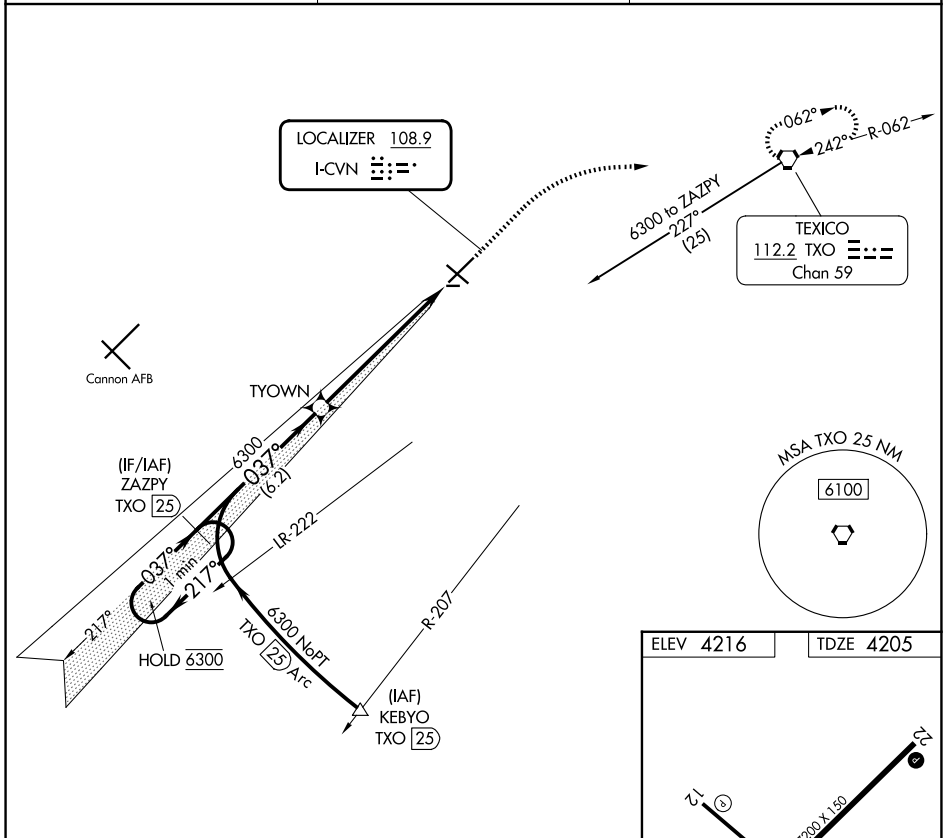

LOC I-CVN <b>108.9</b>	APP CRS <b>037°</b>	Rwy Ldg TDZE Apt Elev	<b>7200</b> <b>4205</b> <b>4216</b>
---------------------------	------------------------	-----------------------------	---

# ILS RWY 4

CLOVIS RGNL (CVN)

DME required.		MALSR	MISSED APPROACH: Climb to 4700 then climbing right turn to 6000 direct TXO VORTAC and hold.
AWOS-3PT <b>135.375</b>	CANNON APP CON <b>118.425 352.1</b>		UNICOM <b>122.8 (CTAF)</b>

SW-1, 16 APR 2026 to 14 MAY 2026

SW-1, 16 APR 2026 to 14 MAY 2026