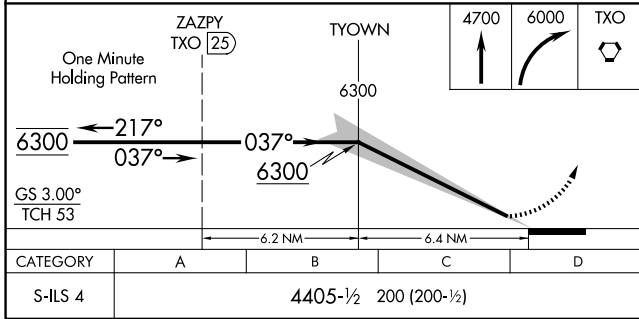

# ILS RWY 4

CLOVIS RGNL (CVN)

DME required.		MALSR	MISSED APPROACH: Climb to 4700 then climbing right turn to 6000 direct TXO VORTAC and hold.
AWOS-3PT <b>135.375</b>	CANNON APP CON <b>118.425 352.1</b>		UNICOM <b>122.8 (CTAF)</b>