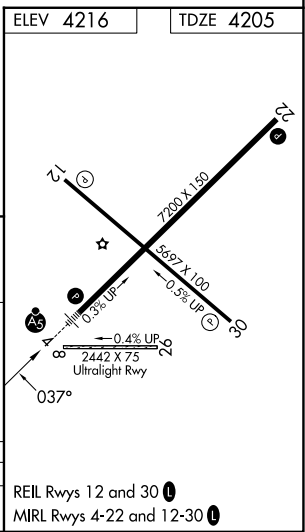

LOC I-CVN <b>108.9</b>	APP CRS <b>037°</b>	Rwy Ldg TDZE Apt Elev	<b>7200</b> <b>4205</b> <b>4216</b>
---------------------------	------------------------	-----------------------------	---

# ILS RWY 4

CLOVIS RGNL (CVN)

DME required.		MALSR	MISSED APPROACH: Climb to 4700 then climbing right turn to 6000 direct TXO VORTAC and hold.
AWOS-3PT <b>135.375</b>	CANNON APP CON <b>118.425 352.1</b>		UNICOM <b>122.8 (CTAF)</b>