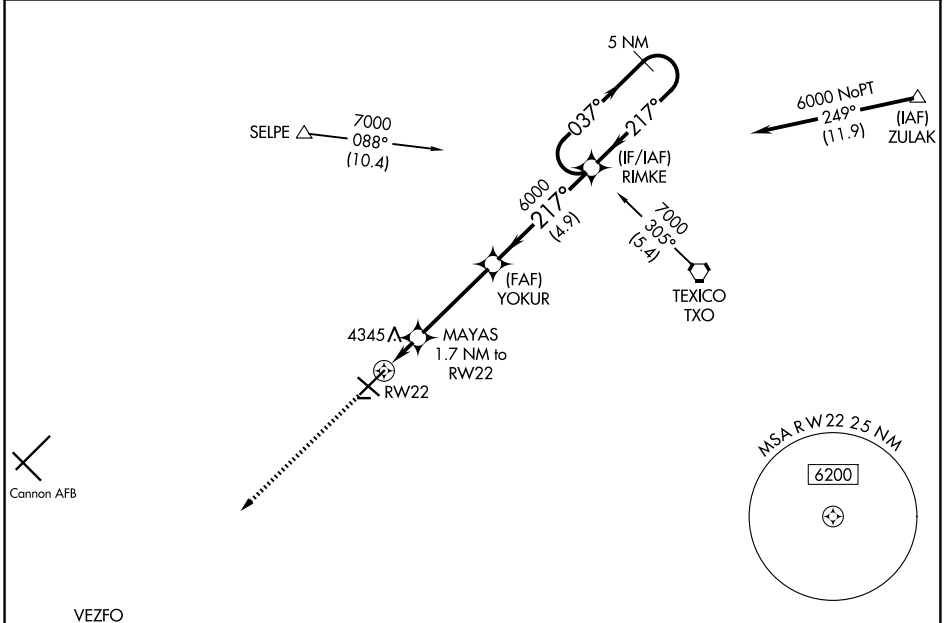

WAAS CH 99637 W22A	APP CRS 217°	Rwy Ldg TDZE Apt Elev	7200 4214 4216
--	------------------------	-----------------------------	---

RNAV (GPS) RWY 22

CLOVIS RGNL (CVN)

RNP APCH - GPS.	MISSED APPROACH: Climb to 6300 direct VEZFO and hold.
	Circling NA to Rwy 8 and 26.

AWOS-3PT 135.375	CANNON APP CON 118.425 352.1	UNICOM 122.8 (CTAF) 0
----------------------------	--	---------------------------------

CATEGORY		A	B	C	D
LP	MDA	4520-1	306 (400-1)	4520-7/8	306 (400-7/8)
LN	MDA	4620-1	406 (500-1)	4620-1 1/8	406 (500-1 1/8)
CIRCLING		4680-1	464 (500-1)	4700-1 1/2 484 (500-1 1/2)	4820-2 604 (700-2)

SW-1, 16 APR 2026 to 14 MAY 2026

SW-1, 16 APR 2026 to 14 MAY 2026