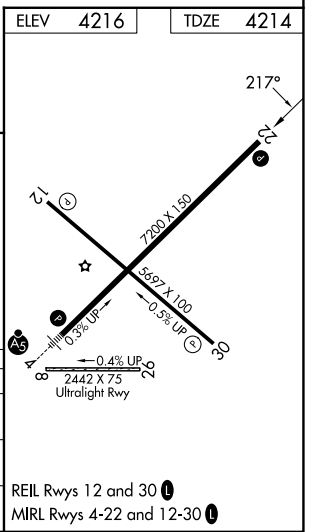

WAAS CH 99637 W22A	APP CRS 217°	Rwy Ldg TDZE Apt Elev	7200 4214 4216
--	------------------------	-----------------------------	---

RNAV (GPS) RWY 22

CLOVIS RGNL (CVN)

RNP APCH - GPS.	MISSED APPROACH: Climb to 6300 direct VEZFO and hold.
	Circling NA to Rwy 8 and 26.

AWOS-3PT 135.375	CANNON APP CON 118.425 352.1	UNICOM 122.8 (CTAF) 0
----------------------------	--	---------------------------------

CATEGORY		A	B	C	D
LP	MDA	4520-1	306 (400-1)	4520-7/8	306 (400-7/8)
LN	MDA	4620-1	406 (500-1)	4620-1 1/8	406 (500-1 1/8)
CIRCLING		4680-1	464 (500-1)	4700-1 1/2 484 (500-1 1/2)	4820-2 604 (700-2)