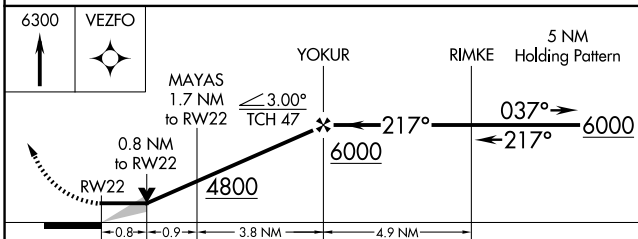

WAAS CH 99637 W22A	APP CRS 217°	Rwy Ldg TDZE Apt Elev	7200 4214 4216

RNAV (GPS) RWY 22

CLOVIS RGNL (CVN)

RNP APCH - GPS.	MISSED APPROACH: Climb to 6300 direct VEZFO and hold.
	Circling NA to Rwy 8 and 26.

AWOS-3PT 135.375	CANNON APP CON 118.425 352.1	UNICOM 122.8 (CTAF) 0

CATEGORY		A	B	C	D
LP	MDA	4520-1	306 (400-1)	4520-7/8	306 (400-7/8)
LN	MDA	4620-1	406 (500-1)	4620-1 1/8	406 (500-1 1/8)
CIRCLING		4680-1	464 (500-1)	4700-1 1/2 484 (500-1 1/2)	4820-2 604 (700-2)