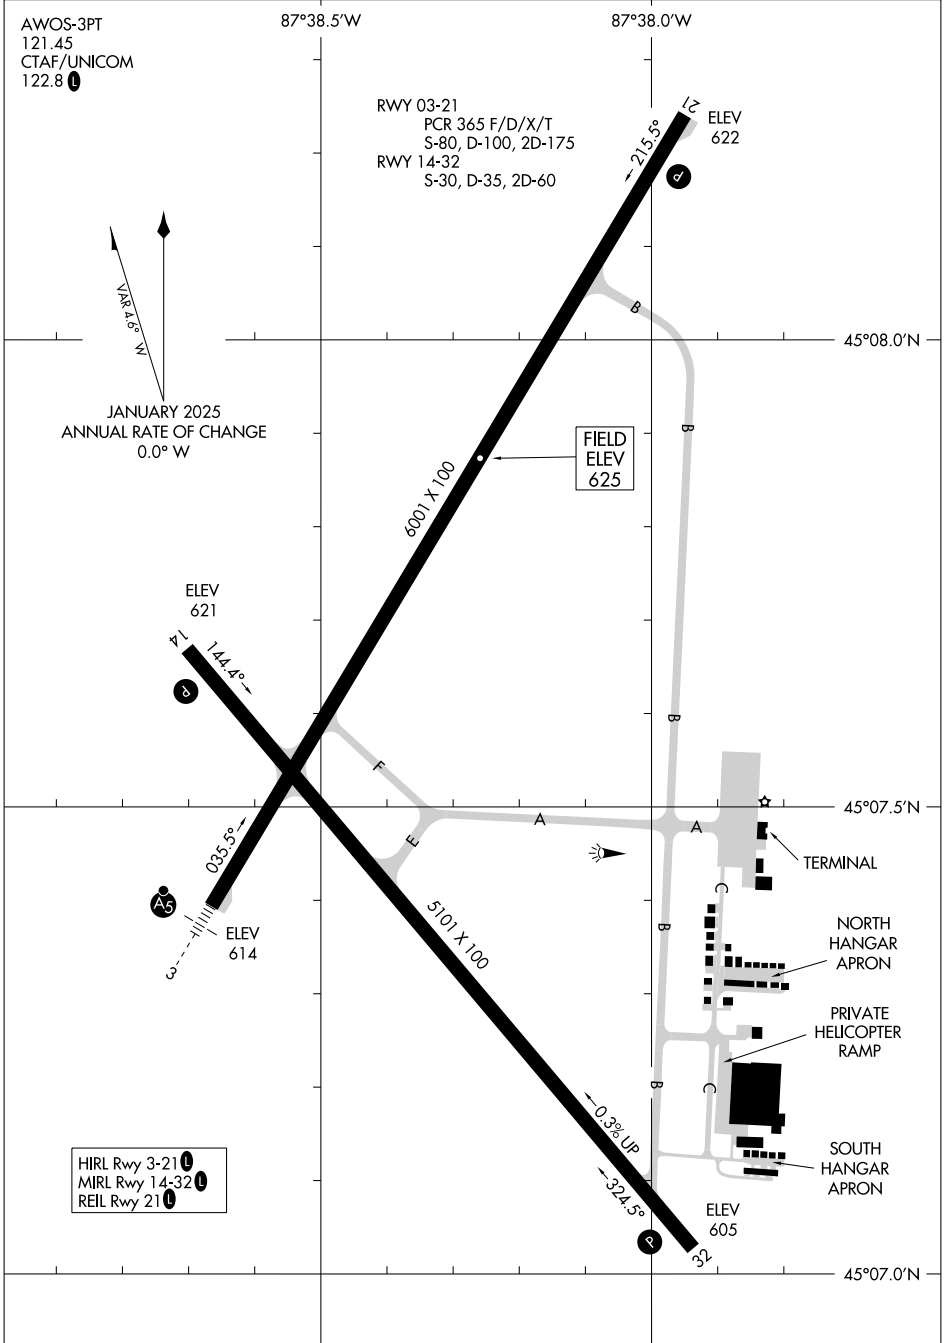

26022

AIRPORT DIAGRAM

AL-5145 (FAA)

MENOMINEE RGNL (MNM)
MENOMINEE, MICHIGAN

EC-1, 16 APR 2026 to 14 MAY 2026

EC-1, 16 APR 2026 to 14 MAY 2026

AIRPORT DIAGRAM

26022

MENOMINEE, MICHIGAN
MENOMINEE RGNL (MNM)