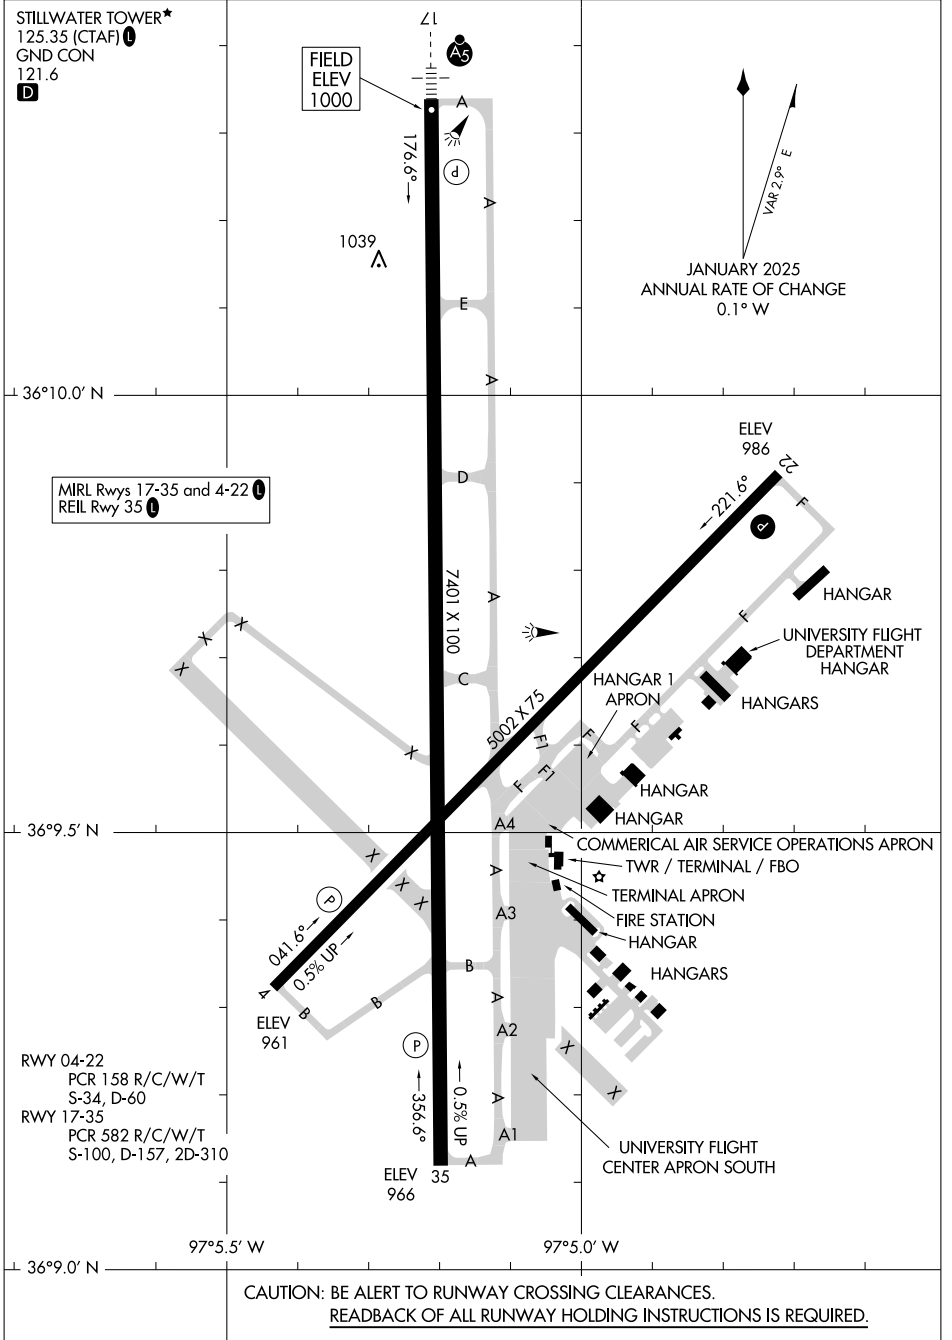

25107

AIRPORT DIAGRAM

STILLWATER RGNL (SWO)
STILLWATER, OKLAHOMA

AL-5151 (FAA)

SC-1, 16 APR 2026 to 14 MAY 2026

SC-1, 16 APR 2026 to 14 MAY 2026

AIRPORT DIAGRAM

25107

STILLWATER, OKLAHOMA
STILLWATER RGNL (SWO)