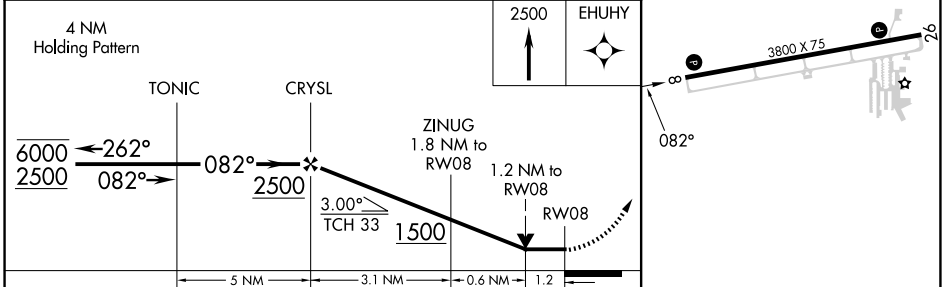

APP CRS <b>082°</b>	Rwy Ldg TDZE Apt Elev	<b>3800</b> <b>887</b> <b>887</b>
------------------------	-----------------------------	---

# RNAV (GPS) RWY 8

LAKE IN THE HILLS (3CK)

RNP APCH - GPS.	MISSED APPROACH: Climb to 2500 direct EHUHY and hold.
▼ ▲NA Rwy 8 helicopter visibility reduction below 3/4 SM NA.	

CHICAGO APP CON <b>120.55 306.925</b>	UNICOM <b>123.05 (CTAF) 0</b>
--	----------------------------------