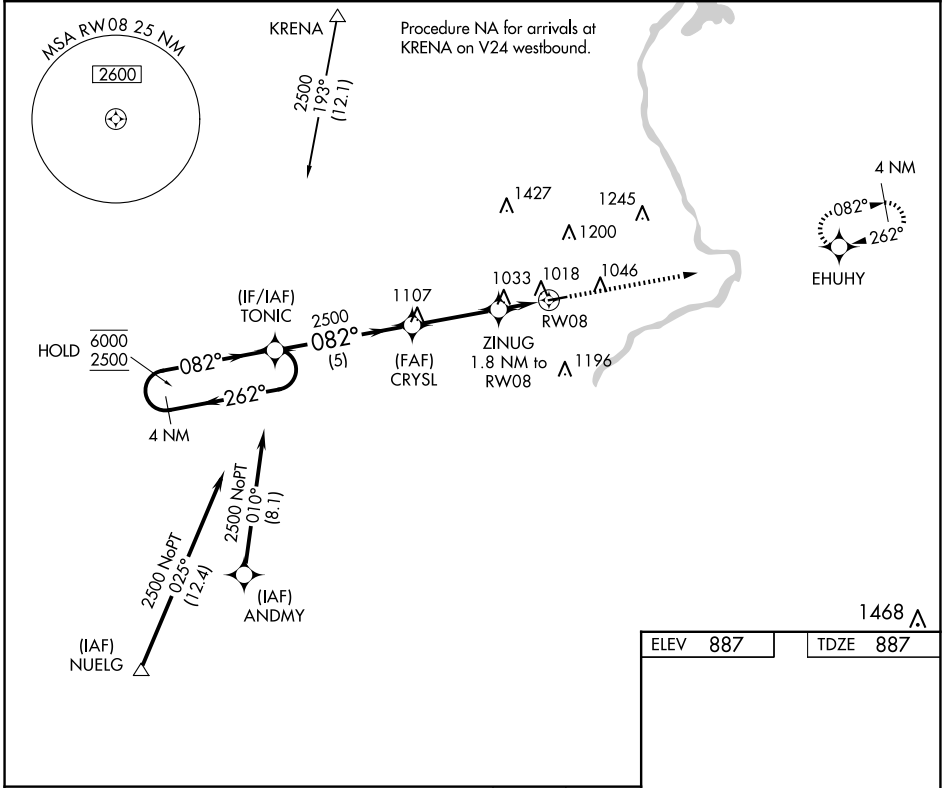

APP CRS <b>082°</b>	Rwy Ldg TDZE Apt Elev	<b>3800</b> <b>887</b> <b>887</b>
------------------------	-----------------------------	---

# RNAV (GPS) RWY 8

LAKE IN THE HILLS (3CK)

RNP APCH - GPS.	MISSED APPROACH: Climb to 2500 direct EHUHY and hold.
▼ ▲NA Rwy 8 helicopter visibility reduction below 3/4 SM NA.	

CHICAGO APP CON <b>120.55 306.925</b>	UNICOM <b>123.05 (CTAF) 0</b>
--	----------------------------------

CATEGORY	A	B	C	D
LNAV MDA	1300-1	413 (500-1)	1300-1 1/8 413 (500-1 1/8)	NA

EC-3, 16 APR 2026 to 14 MAY 2026

EC-3, 16 APR 2026 to 14 MAY 2026