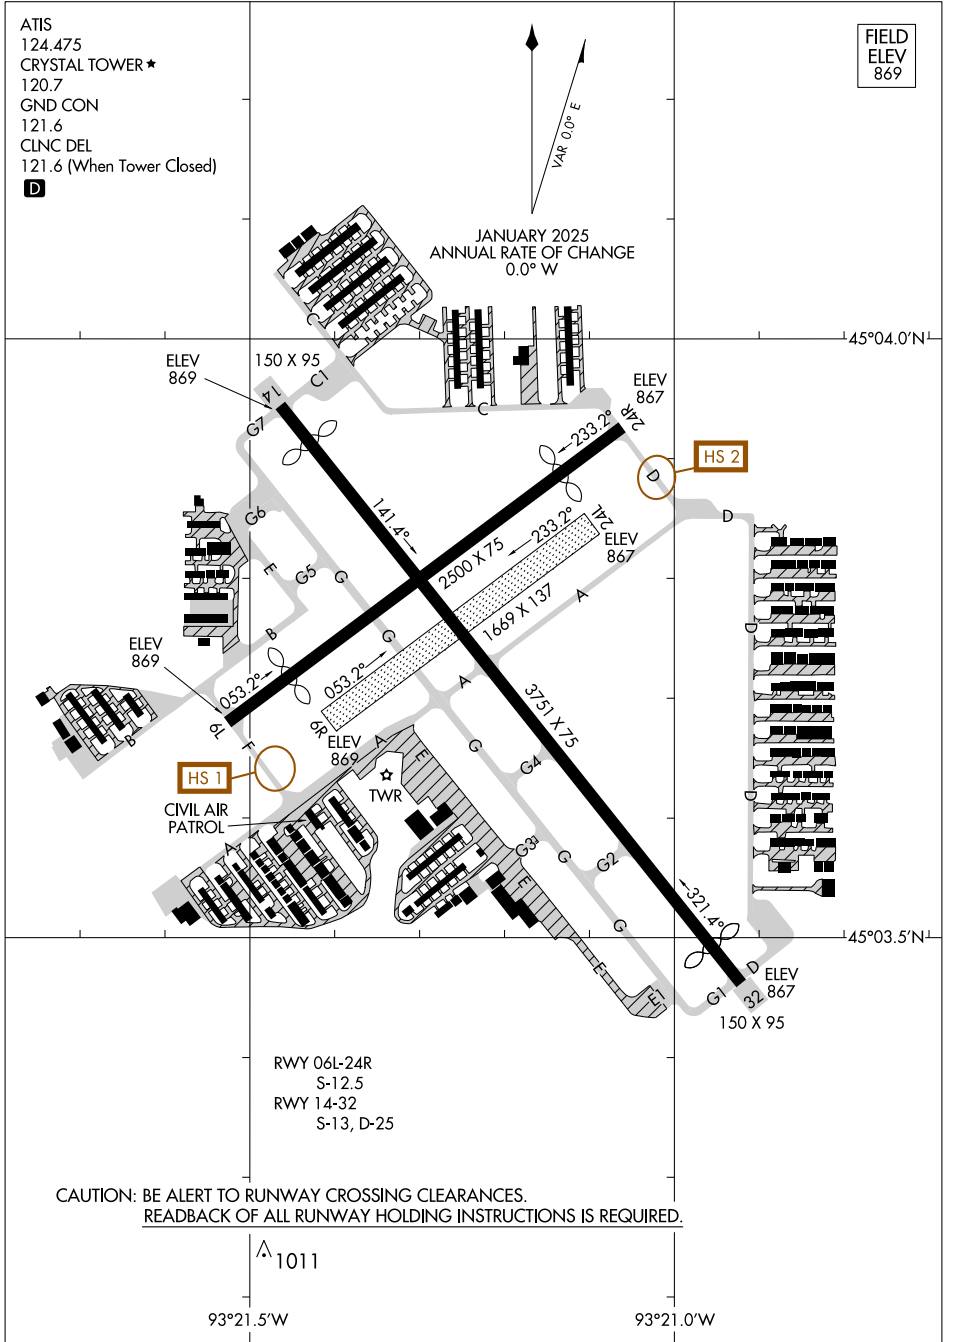

25107

AIRPORT DIAGRAM

AL-5158 (FAA)

CRYSTAL (MIC)
MINNEAPOLIS, MINNESOTA

NC-1, 16 APR 2026 to 14 MAY 2026

NC-1, 16 APR 2026 to 14 MAY 2026

AIRPORT DIAGRAM

25107

MINNEAPOLIS, MINNESOTA
CRYSTAL (MIC)