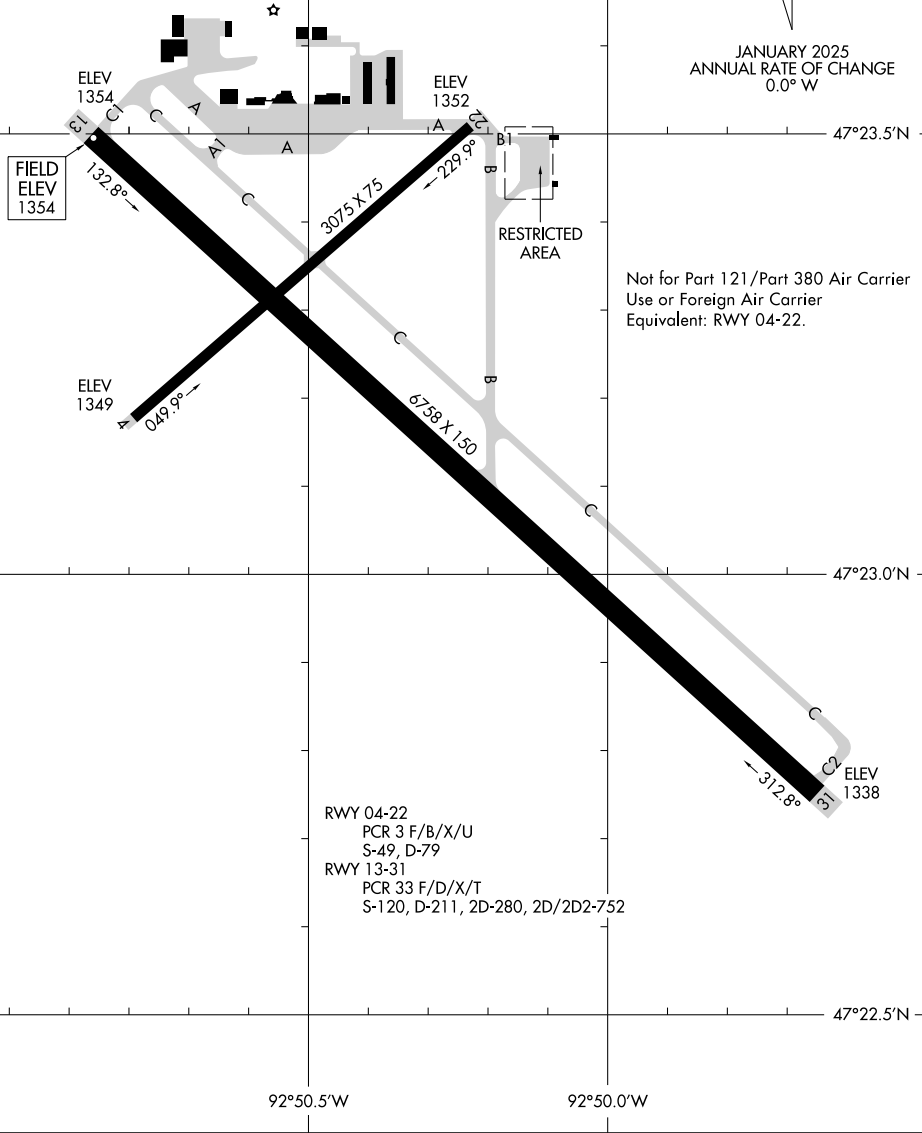

25331

AIRPORT DIAGRAM

AL-5159 (FAA)

RANGE RGNL (HIB)
HIBBING, MINNESOTA

ASOS
126.425
CTAF/UNICOM
123.000
CLNC DEL
127.4

D

VAR 0° W
JANUARY 2025
ANNUAL RATE OF CHANGE
0.0° W

Not for Part 121/Part 380 Air Carrier Use or Foreign Air Carrier Equivalent: RWY 04-22.

RWY 04-22
PCR 3 F/B/X/U
S-49, D-79
RWY 13-31
PCR 33 F/D/X/T
S-120, D-211, 2D-280, 2D/2D2-752

NC-1, 16 APR 2026 to 14 MAY 2026

NC-1, 16 APR 2026 to 14 MAY 2026

AIRPORT DIAGRAM

25331

HIBBING, MINNESOTA
RANGE RGNL (HIB)