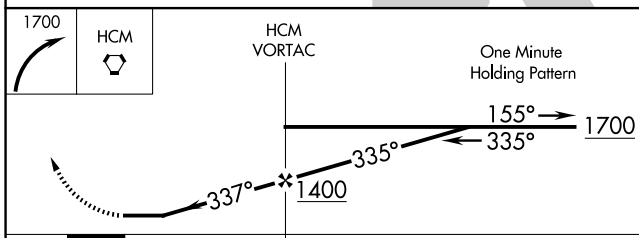

⚠ When local altimeter setting not received, use Newport News altimeter setting and increase all MDA 80 feet.

⚠ MISSED APPROACH: Climbing right turn to 1700 direct HCM VORTAC and hold.

AWOS-3 132.825	POTOMAC APP CON 126.4 282.375	UNICOM 123.0 (CTAF) 0
--------------------------	---	---------------------------------

NE-3, 16 APR 2026 to 14 MAY 2026

NE-3, 16 APR 2026 to 14 MAY 2026

ELEV	20				
MIRL Rwy 10-28	0				
REIL Rwys 10 and 28	0				
FAF to MAP 4.8 NM					
Knots	60	90	120	150	180
Min:Sec	4:48	3:12	2:24	1:55	1:36