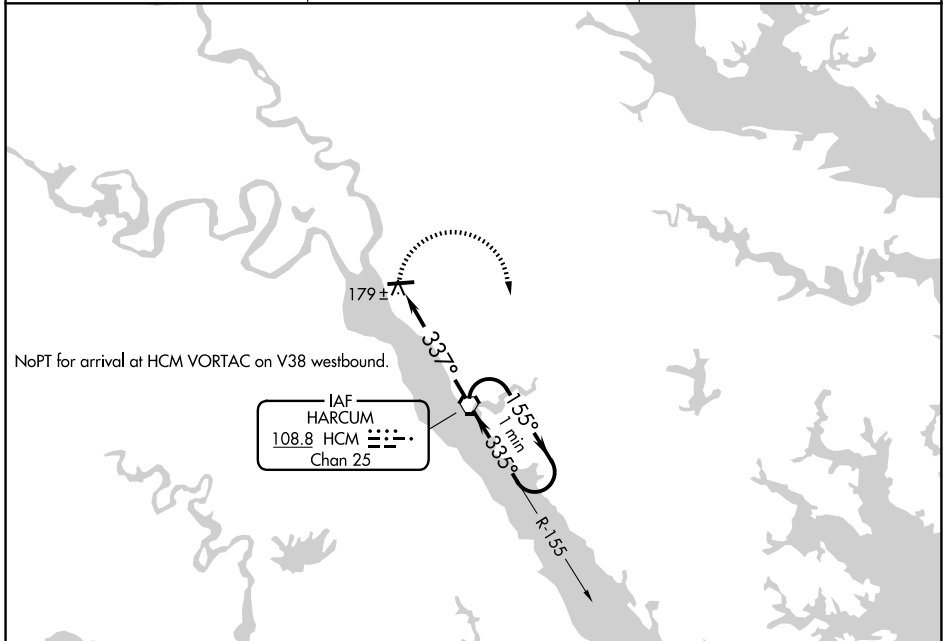

VORTAC HCM 108.8 Chan 25	APP CRS 337°	Rwy Ldg TDZE Apt Elev	N/A N/A 20
--	------------------------	-----------------------------	---------------------------------------

VOR-A

MIDDLE PENINSULA RGNL (F'YJ)

⚠ When local altimeter setting not received, use Newport News altimeter setting and increase all MDA 80 feet.

⚠ MISSED APPROACH: Climbing right turn to 1700 direct HCM VORTAC and hold.

AWOS-3 132.825	POTOMAC APP CON 126.4 282.375	UNICOM 123.0 (CTAF) 0
--------------------------	---	---------------------------------

NE-3, 16 APR 2026 to 14 MAY 2026

NE-3, 16 APR 2026 to 14 MAY 2026

ELEV	20				
MIRL Rwy 10-28	0				
REIL Rwys 10 and 28	0				
FAF to MAP 4.8 NM					
Knots	60	90	120	150	180
Min:Sec	4:48	3:12	2:24	1:55	1:36

CATEGORY	A	B	C	D
CIRCLING	480-1 460 (500-1)	620-1 600 (600-1)	NA	