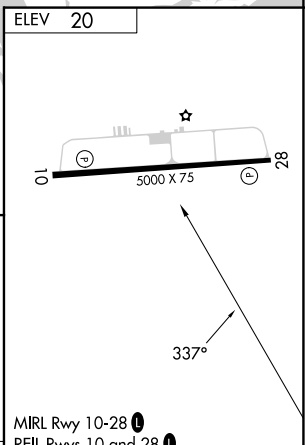

ELEV	20				
MIRL Rwy 10-28	0				
REIL Rwys 10 and 28	0				
FAF to MAP 4.8 NM					
Knots	60	90	120	150	180
Min:Sec	4:48	3:12	2:24	1:55	1:36

CATEGORY	A	B	C	D
CIRCLING	480-1 460 (500-1)	620-1 600 (600-1)	NA