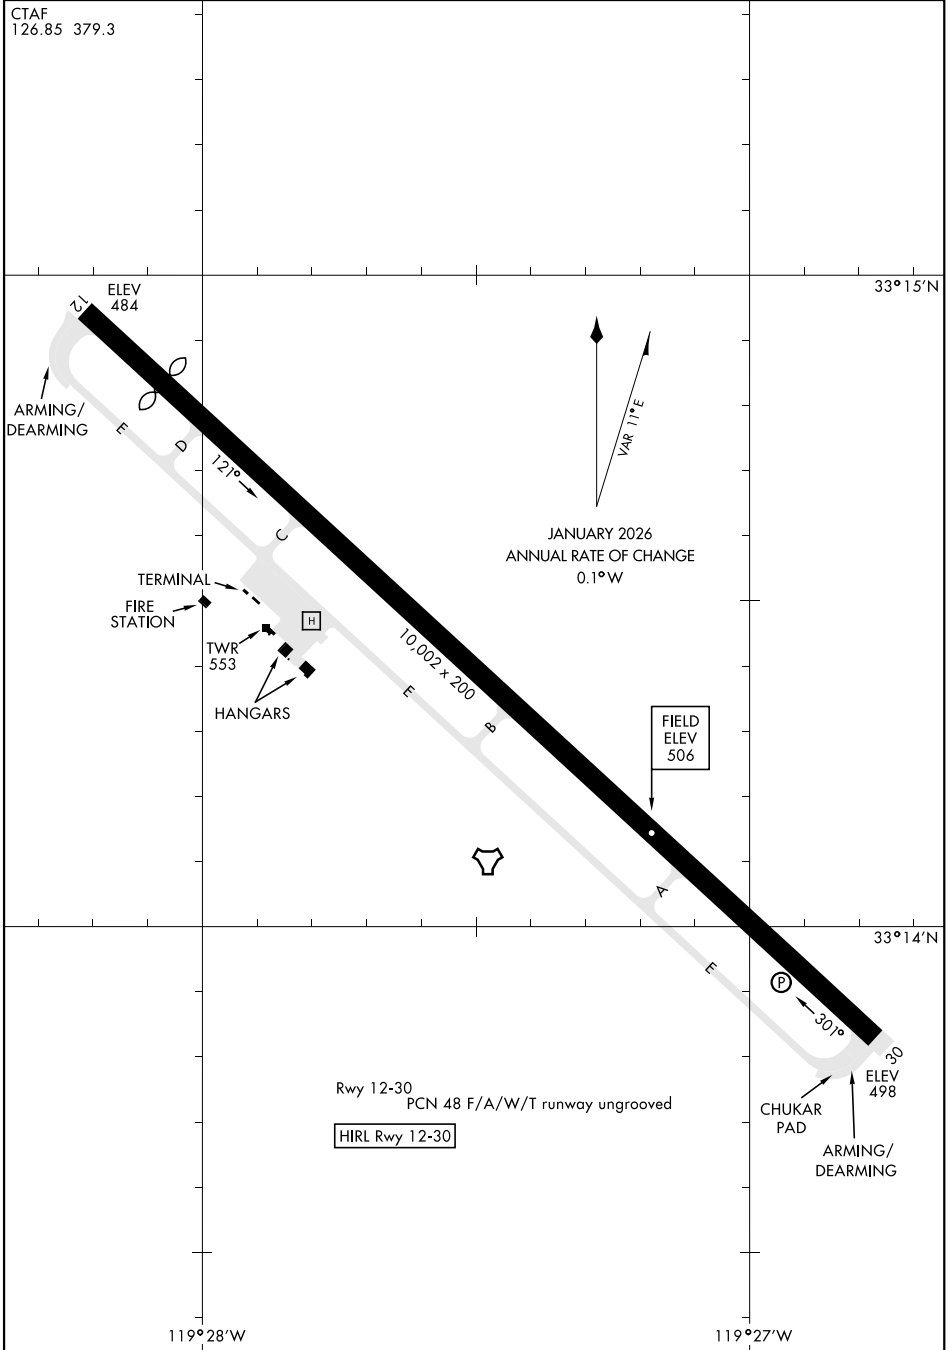

26078

AIRPORT DIAGRAM

[USN]

SAN NICOLAS ISLAND NOLF (KNSI)

SAN NICOLAS ISLAND, CALIFORNIA

CTAF
126.85 379.3

SW-3, 16 APR 2026 to 14 MAY 2026

SW-3, 16 APR 2026 to 14 MAY 2026

AIRPORT DIAGRAM

SAN NICOLAS ISLAND, CALIFORNIA

SAN NICOLAS ISLAND NOLF (KNSI)