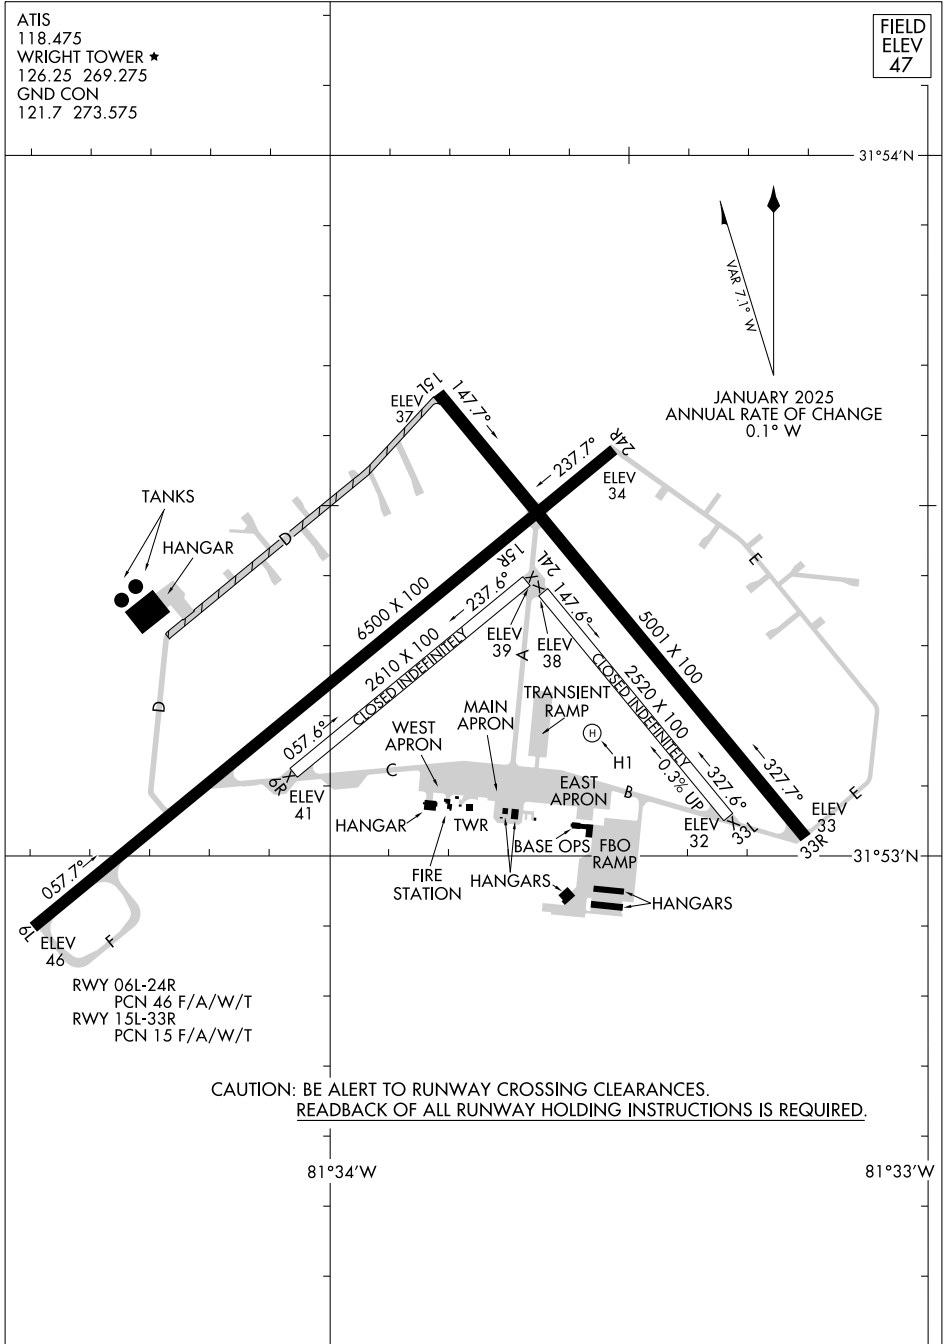

25275

AIRPORT DIAGRAM

WRIGHT AAF (FORT STEWART)/MIDCOAST RGNL (LHW)

AL-5170 (FAA)

FORT STEWART(HINESVILLE), GEORGIA

ATIS
 118.475
 WRIGHT TOWER ★
 126.25 269.275
 GND CON
 121.7 273.575

FIELD
 ELEV
 47

SE-4, 16 APR 2026 to 14 MAY 2026

SE-4, 16 APR 2026 to 14 MAY 2026

AIRPORT DIAGRAM

25275

FORT STEWART(HINESVILLE), GEORGIA

WRIGHT AAF (FORT STEWART)/MIDCOAST RGNL (LHW)