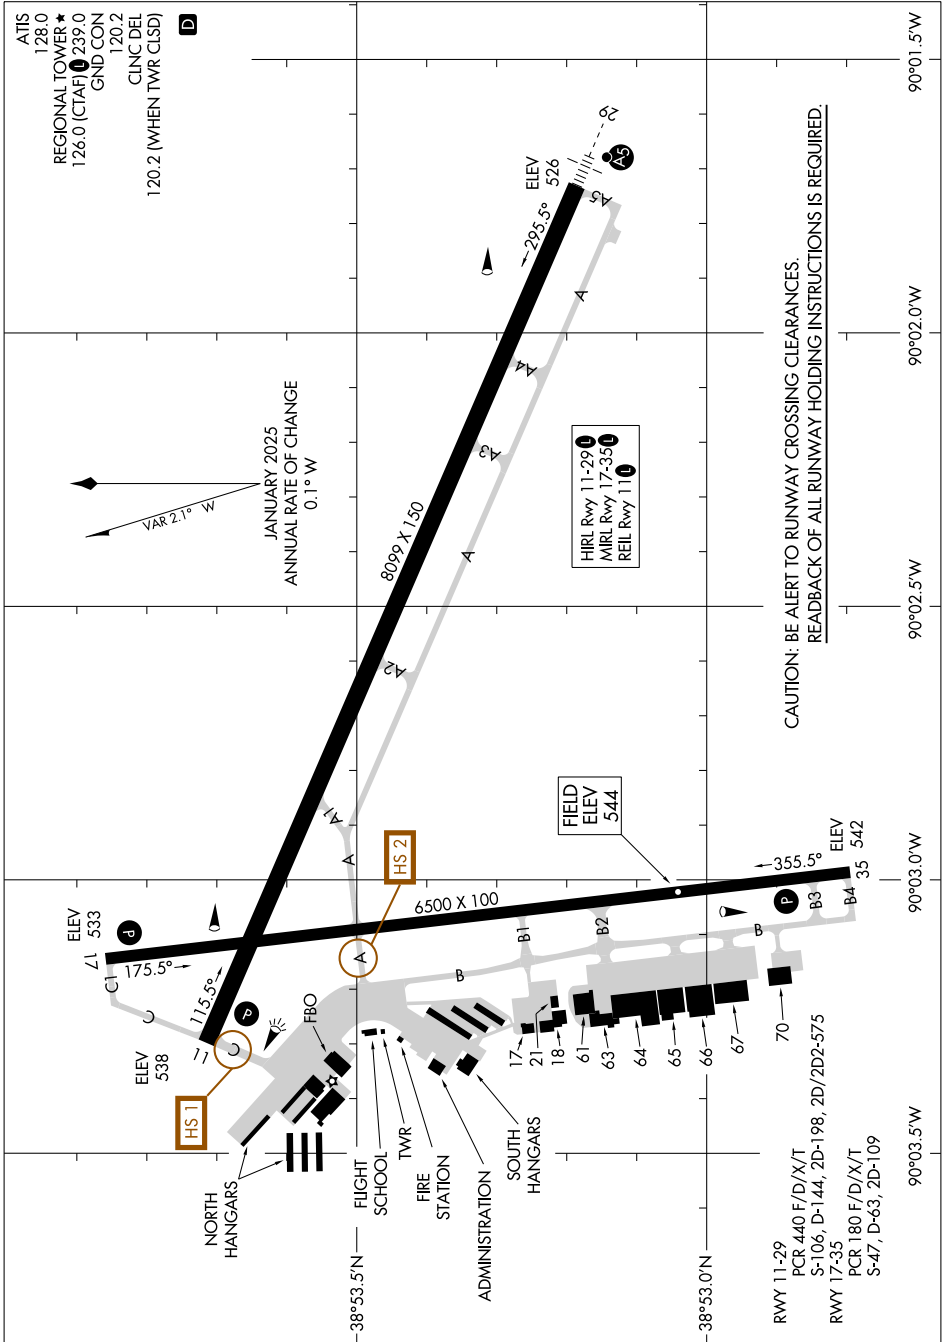

25275

AIRPORT DIAGRAM

AL-5178 (FAA)

ST LOUIS RGNL (ALN)
ALTON/ST LOUIS, ILLINOIS

EC-3, 16 APR 2026 to 14 MAY 2026

EC-3, 16 APR 2026 to 14 MAY 2026

AIRPORT DIAGRAM

25275

ALTON/ST LOUIS, ILLINOIS
ST LOUIS RGNL (ALN)