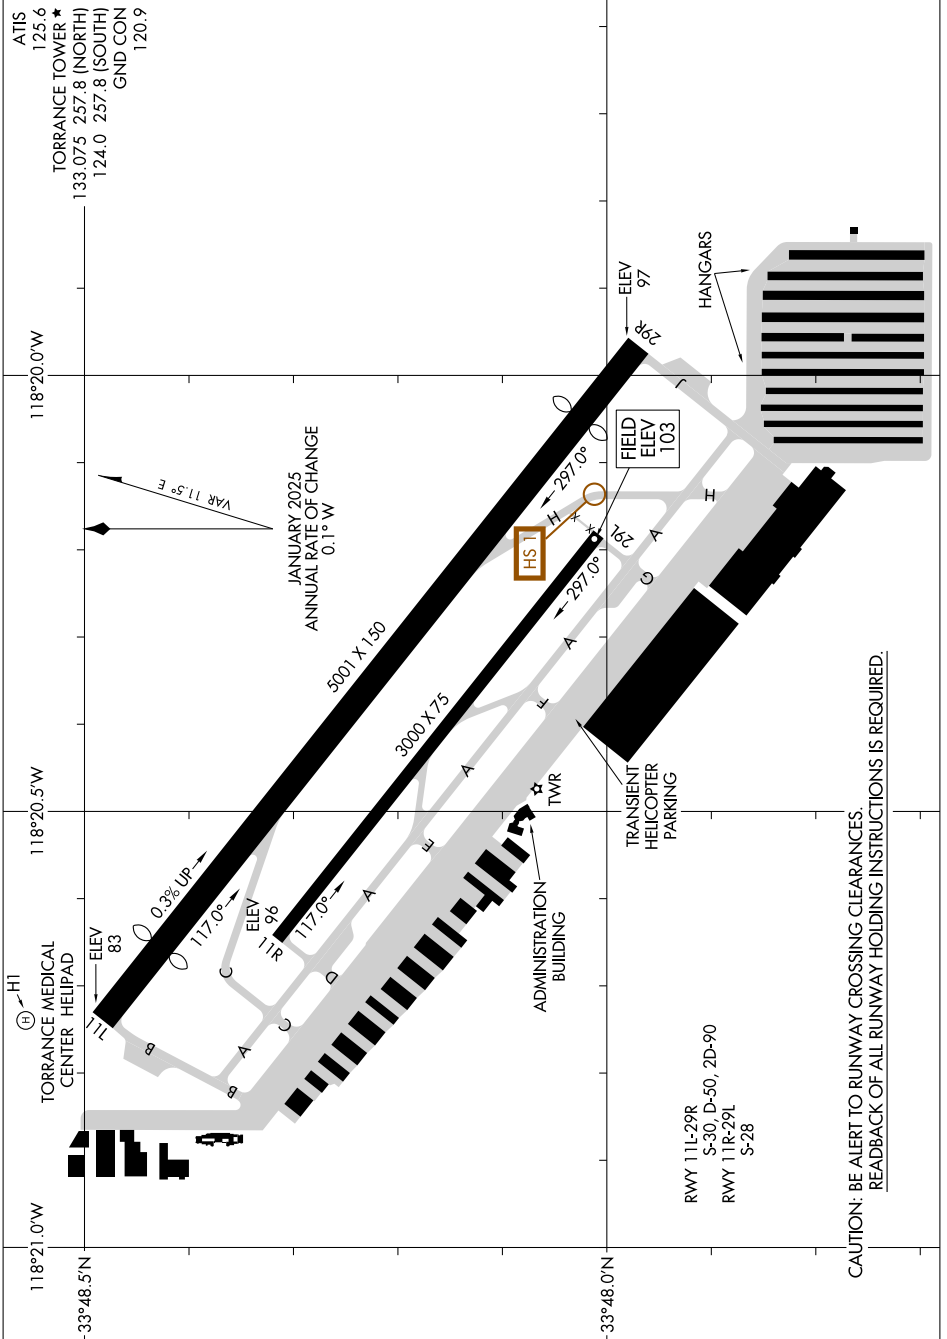

25331

AIRPORT DIAGRAM

AL-5179 (FAA)

ZAMPERINI FLD (TOA)
TORRANCE, CALIFORNIA

SW-3, 16 APR 2026 to 14 MAY 2026

SW-3, 16 APR 2026 to 14 MAY 2026

AIRPORT DIAGRAM

25331