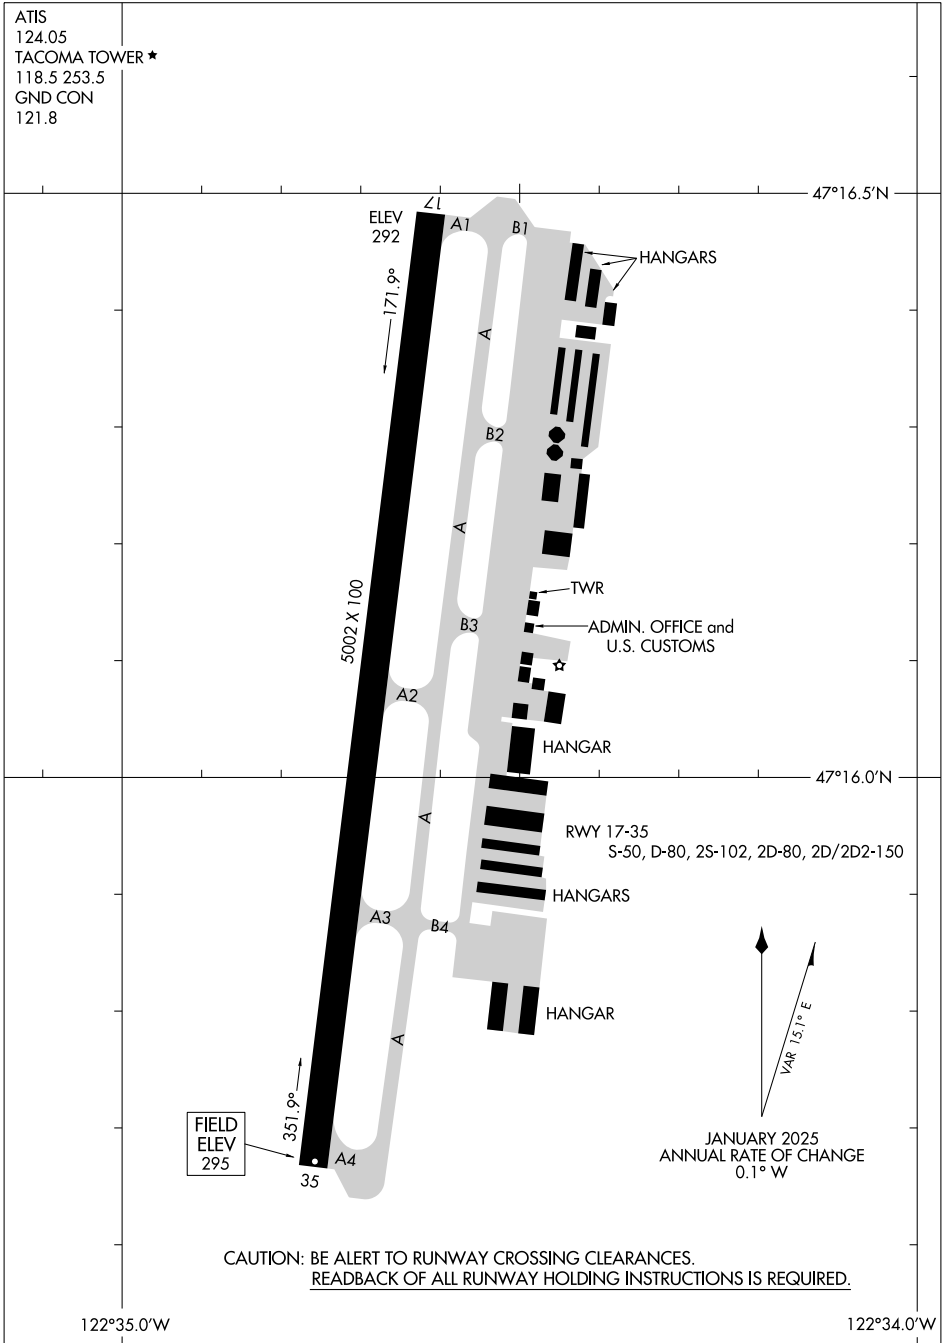

25331

AIRPORT DIAGRAM

AL-5186 (FAA)

TACOMA NARROWS (TIW)
TACOMA, WASHINGTON

ATIS
124.05
TACOMA TOWER ★
118.5 253.5
GND CON
121.8

NW-1, 16 APR 2026 to 14 MAY 2026

NW-1, 16 APR 2026 to 14 MAY 2026

CAUTION: BE ALERT TO RUNWAY CROSSING CLEARANCES.
READBACK OF ALL RUNWAY HOLDING INSTRUCTIONS IS REQUIRED.

122°35.0'W

122°34.0'W

AIRPORT DIAGRAM

25331

TACOMA, WASHINGTON
TACOMA NARROWS (TIW)