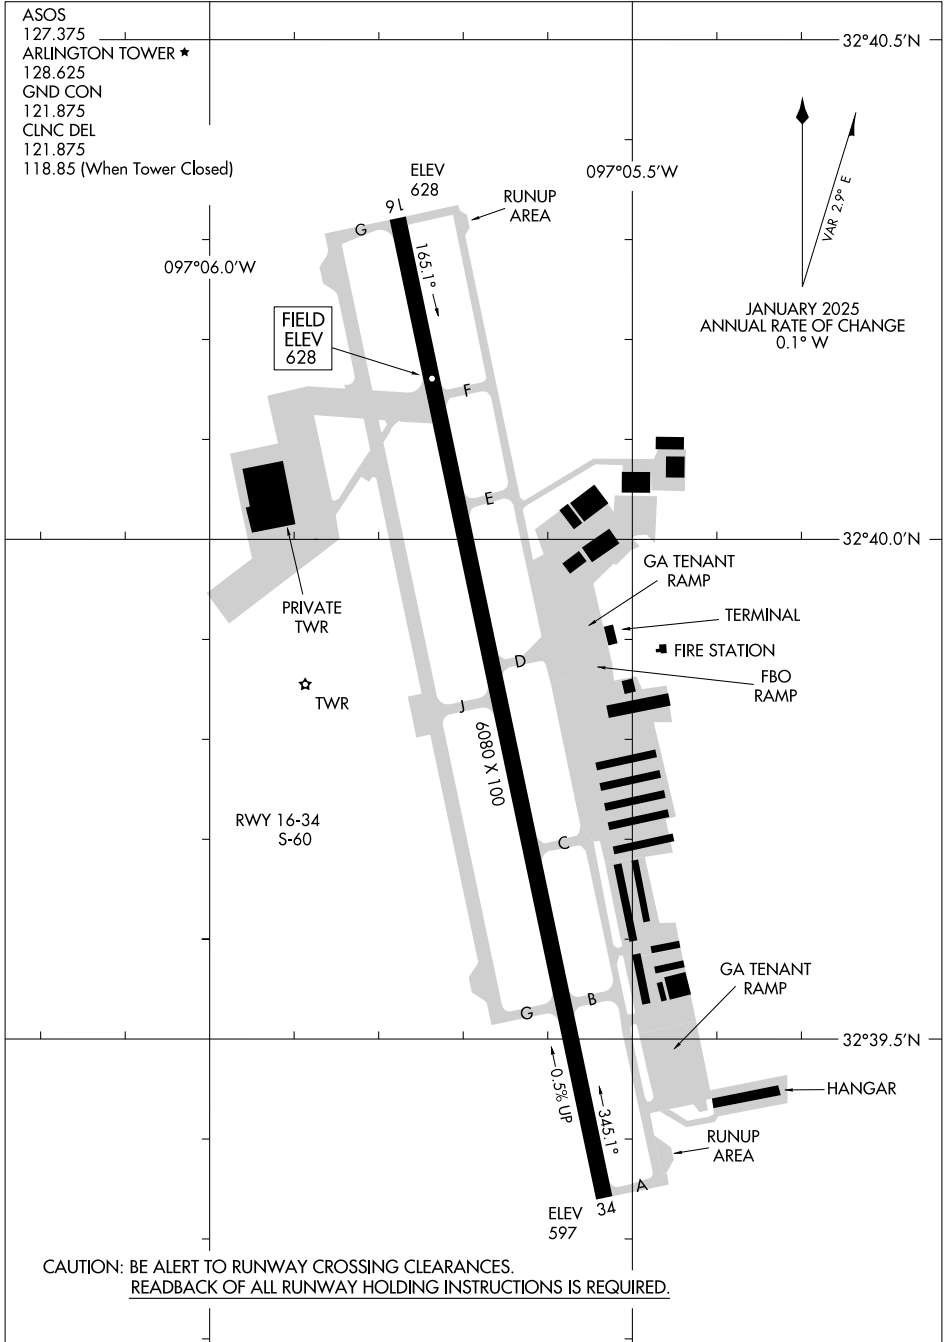

25219

AIRPORT DIAGRAM

AL-5189 (FAA)

ARLINGTON MUNI (GKY)
ARLINGTON, TEXAS

SC-2, 16 APR 2026 to 14 MAY 2026

SC-2, 16 APR 2026 to 14 MAY 2026

AIRPORT DIAGRAM

25219