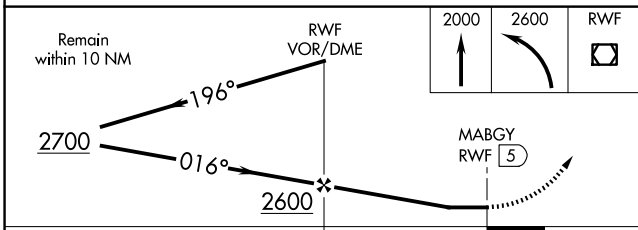

VOR/DME RWF <b>113.3</b> Chan <b>80</b>	APP CRS <b>016°</b>	Rwy Idg TDZE Apt Elev <b>N/A</b> <b>N/A</b> <b>1024</b>
---	------------------------	--

**VOR-A**  
REDWOOD FALLS MUNI (RWF)

**⚠** When local altimeter setting not received, use Olivia Rgnl altimeter setting and increase all MDA 40 feet.

**MISSED APPROACH:** Climb to 2000 then climbing left turn to 2600 direct RWF VOR/DME and hold.

ASOS <b>126.575</b>	MINNEAPOLIS CENTER <b>127.1 290.2</b>	UNICOM <b>123.0 (CTAF)</b>
------------------------	--	-------------------------------