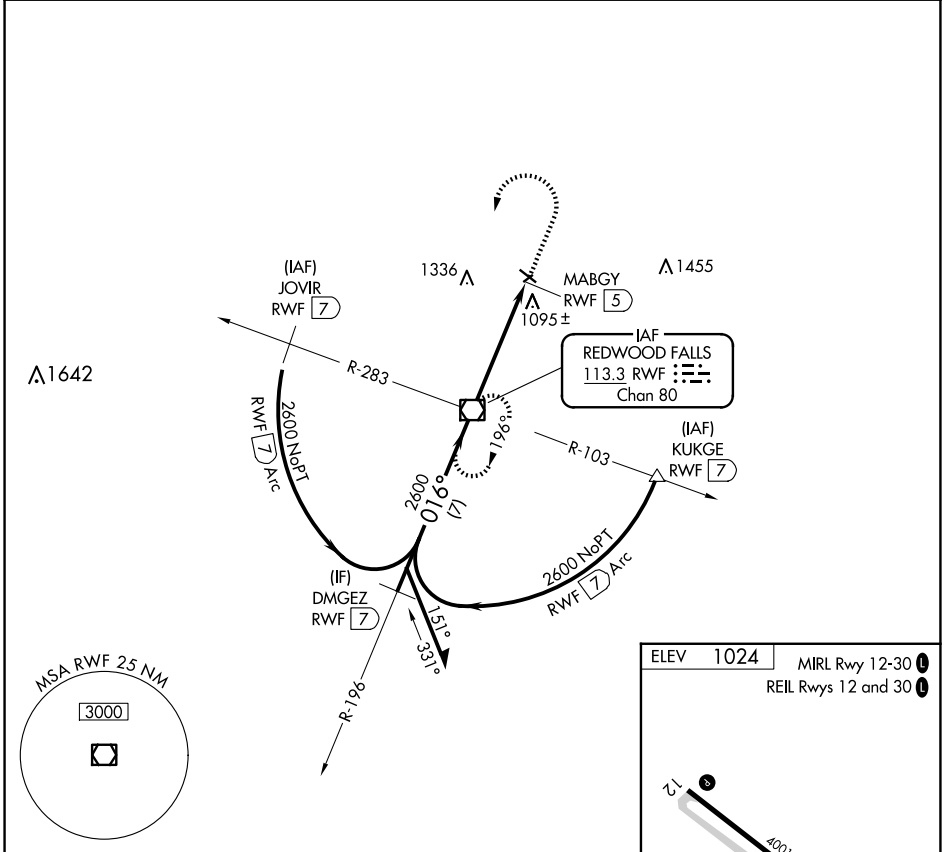

VOR/DME RWF <b>113.3</b> Chan <b>80</b>	APP CRS <b>016°</b>	Rwy Idg TDZE Apt Elev <b>N/A</b> <b>N/A</b> <b>1024</b>
---	------------------------	--

**VOR-A**  
REDWOOD FALLS MUNI (RWF)

**⚠** When local altimeter setting not received, use Olivia Rgnl altimeter setting and increase all MDA 40 feet.

**MISSED APPROACH:** Climb to 2000 then climbing left turn to 2600 direct RWF VOR/DME and hold.

ASOS <b>126.575</b>	MINNEAPOLIS CENTER <b>127.1 290.2</b>	UNICOM <b>123.0 (CTAF)</b>
------------------------	--	-------------------------------

CATEGORY	A	B	C	D	FAF to MAP 5 NM					
CIRCLING	1540-1 516 (600-1)	1660-1 636 (700-1)	1700-2 676 (700-2)	1700-2 1/4 676 (700-2 1/4)						

NC-1, 16 APR 2026 to 14 MAY 2026

NC-1, 16 APR 2026 to 14 MAY 2026