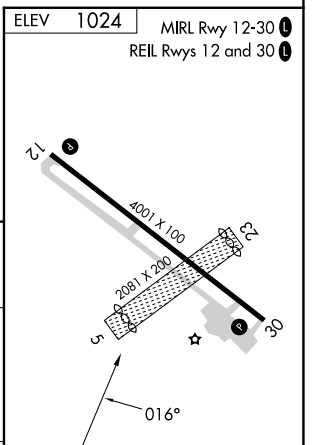

VOR/DME RWF <b>113.3</b> Chan <b>80</b>	APP CRS <b>016°</b>	Rwy Idg TDZE Apt Elev <b>N/A</b> <b>N/A</b> <b>1024</b>
---	------------------------	--

**VOR-A**  
REDWOOD FALLS MUNI (RWF)

**⚠** When local altimeter setting not received, use Olivia Rgnl altimeter setting and increase all MDA 40 feet.

**MISSED APPROACH:** Climb to 2000 then climbing left turn to 2600 direct RWF VOR/DME and hold.

ASOS <b>126.575</b>	MINNEAPOLIS CENTER <b>127.1 290.2</b>	UNICOM <b>123.0 (CTAF)</b>
------------------------	--	-------------------------------