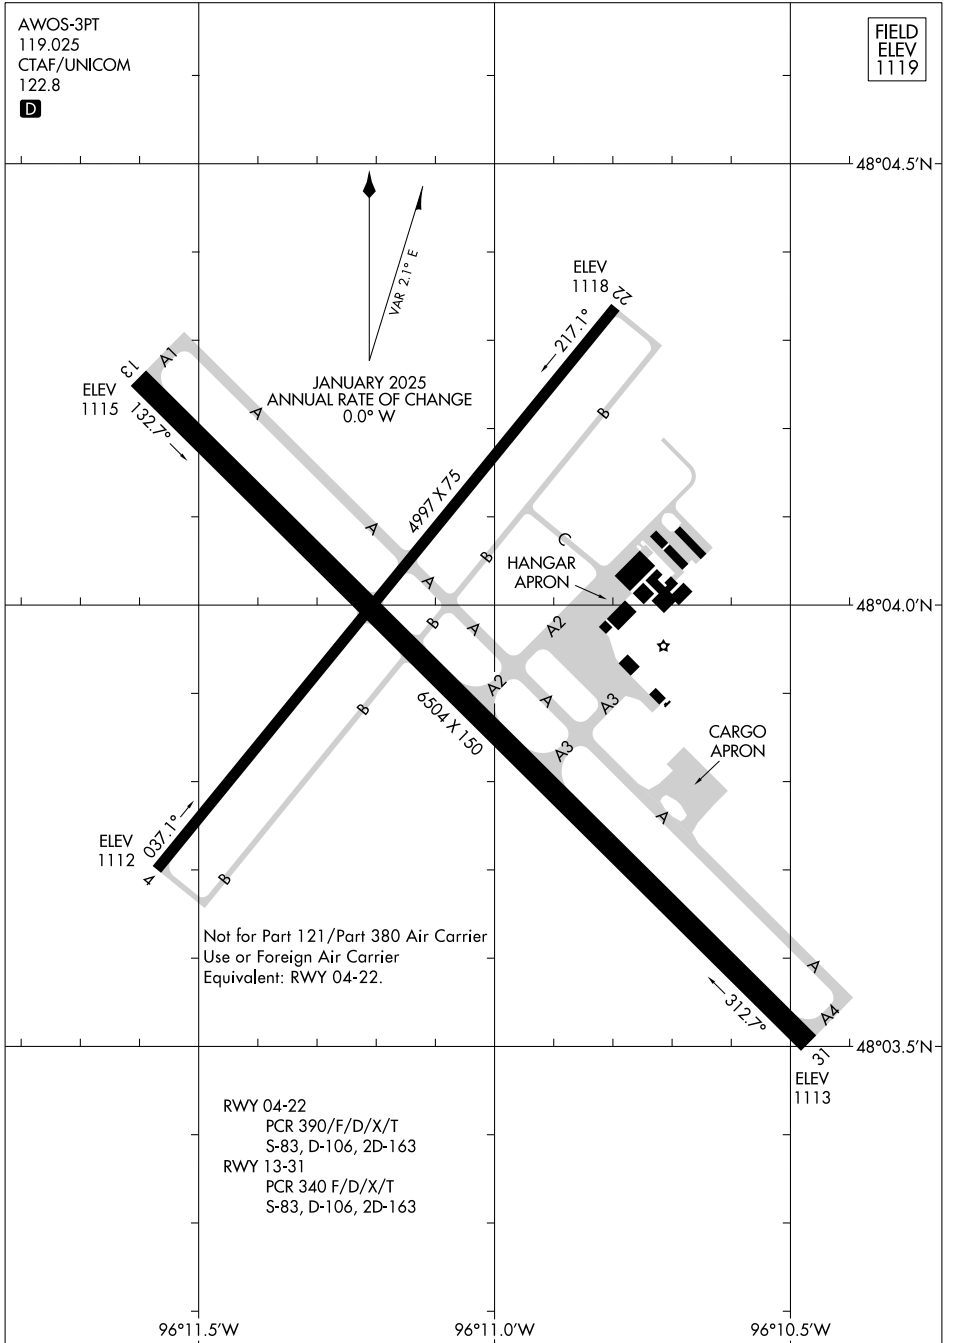

25275

AIRPORT DIAGRAM

AL-5201 (FAA)

THIEF RIVER FALLS RGNL (TVF)
THIEF RIVER FALLS, MINNESOTA

AWOS-3PT
119.025
CTAF/UNICOM
122.8

FIELD
ELEV
1119

NC-1, 16 APR 2026 to 14 MAY 2026

NC-1, 16 APR 2026 to 14 MAY 2026

Not for Part 121/Part 380 Air Carrier
Use or Foreign Air Carrier
Equivalent: RWY 04-22.

RWY 04-22
PCR 390/F/D/X/T
S-83, D-106, 2D-163

RWY 13-31
PCR 340 F/D/X/T
S-83, D-106, 2D-163

AIRPORT DIAGRAM

25275

THIEF RIVER FALLS, MINNESOTA
THIEF RIVER FALLS RGNL (TVF)