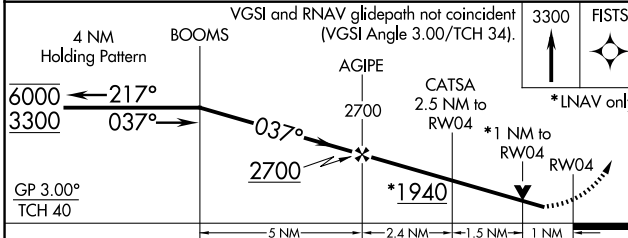

WAAS CH 70636 W04A	APP CRS 037°	Rwy Ldg TDZE 1116 Apt Elev 1119
--	------------------------	---

RNAV (GPS) RWY 4

THIEF RIVER FALLS RGNL (TVF)

RNP APCH.		MISSED APPROACH: Climb to 3300 direct FISTS and hold.
AWOS-3PT 119.025	MINNEAPOLIS CENTER 132.15 269.6	UNICOM 122.8(CTAF) 0