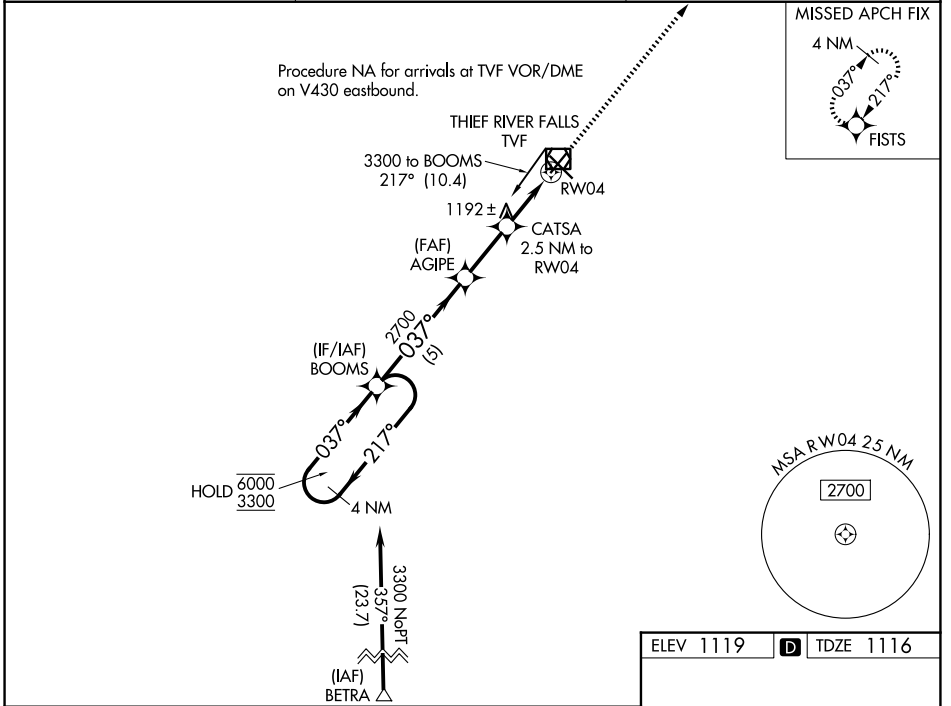

WAAS CH 70636 W04A	APP CRS 037°	Rwy Ldg TDZE 1116 Apt Elev 1119
--	------------------------	---

RNAV (GPS) RWY 4

THIEF RIVER FALLS RGNL (TVF)

RNP APCH.		MISSED APPROACH: Climb to 3300 direct FISTS and hold.
AWOS-3PT 119.025	MINNEAPOLIS CENTER 132.15 269.6	UNICOM 122.8(CTAF) 0

ELEV 1119 **D** TDZE 1116

HIRL Rwy 13-31 **0**
MIRL Rwy 4-22 **0**
REIL Rws 4, 13 and 22 **0**

NC-1, 16 APR 2026 to 14 MAY 2026

NC-1, 16 APR 2026 to 14 MAY 2026