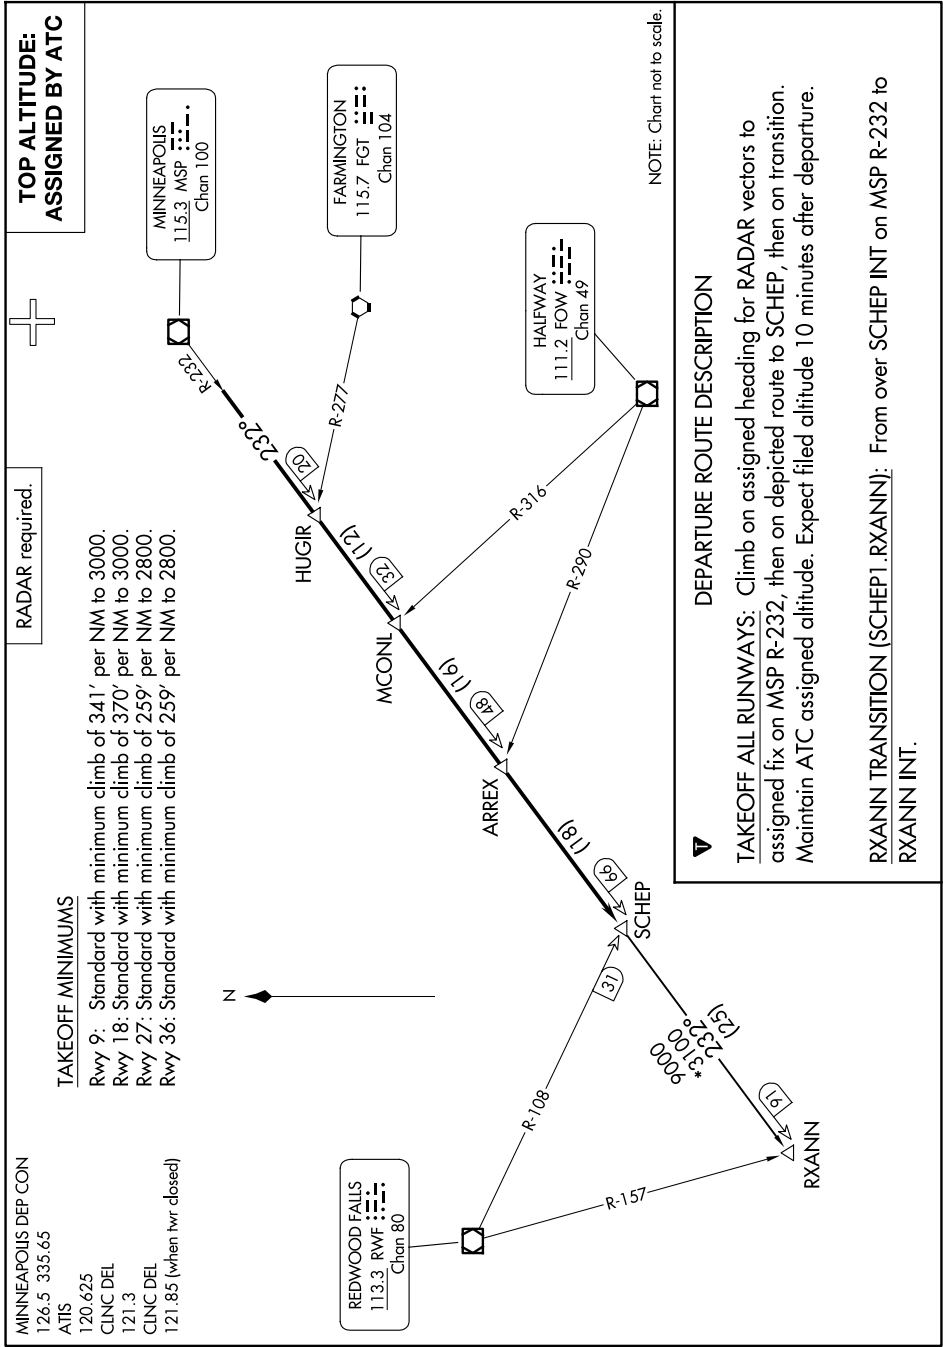

SCHEP ONE DEPARTURE

NC-1, 16 APR 2026 to 14 MAY 2026

NC-1, 16 APR 2026 to 14 MAY 2026