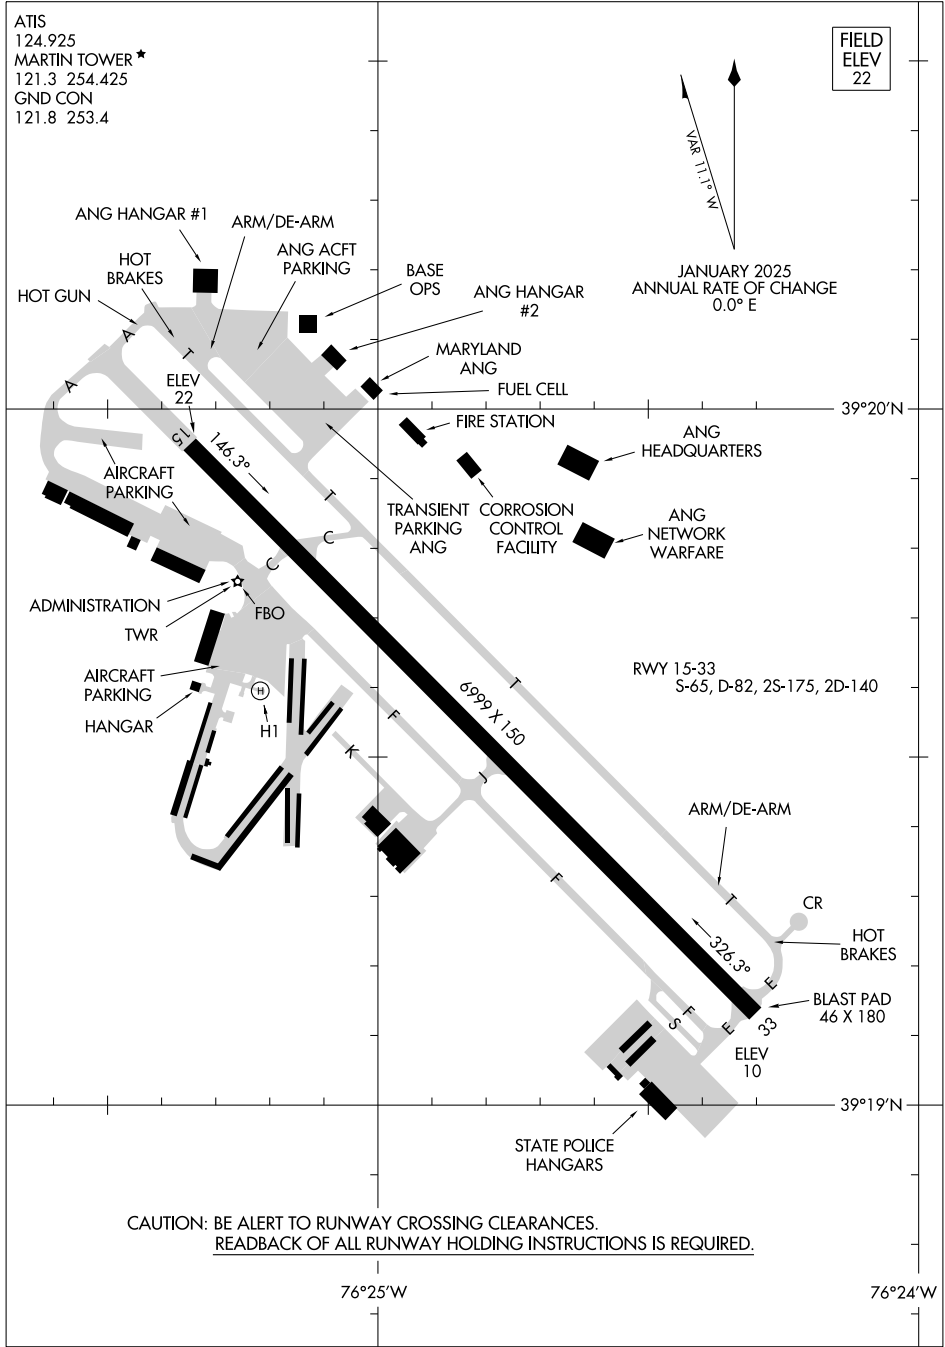

25331

AIRPORT DIAGRAM

AL-5222 (FAA)

MARTIN STATE (MTN)
BALTIMORE, MARYLAND

ATIS
124.925
MARTIN TOWER ★
121.3 254.425
GND CON
121.8 253.4

FIELD
ELEV
22

VAR 11.0° W
JANUARY 2025
ANNUAL RATE OF CHANGE
0.0° E

NE-3, 16 APR 2026 to 14 MAY 2026

NE-3, 16 APR 2026 to 14 MAY 2026

AIRPORT DIAGRAM

25331

BALTIMORE, MARYLAND
MARTIN STATE (MTN)