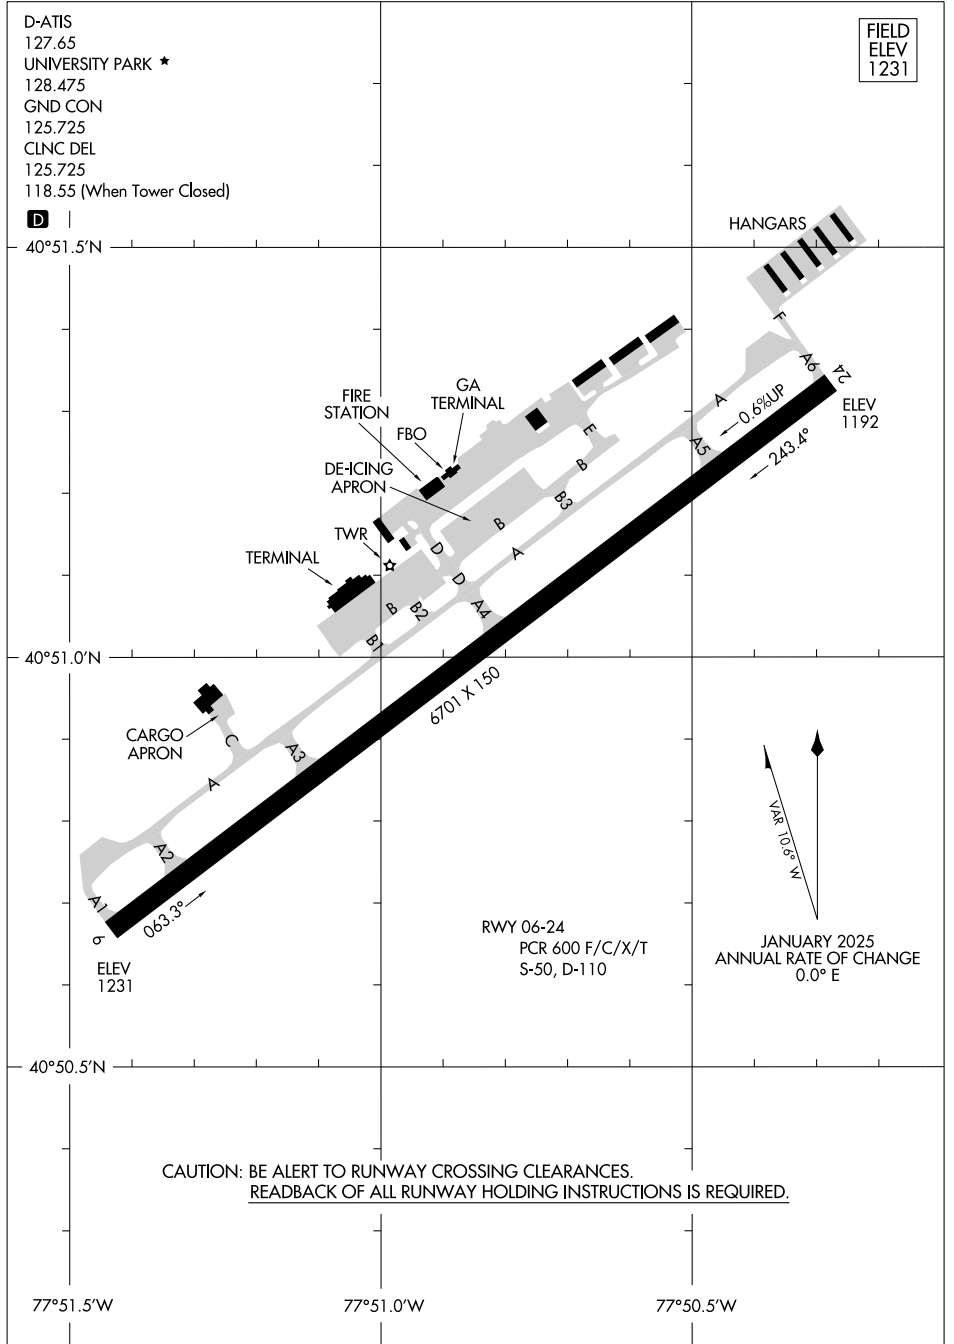

# AIRPORT DIAGRAM

AL-5240 (FAA)

STATE COLLEGE RGNL (UNV)  
STATE COLLEGE, PENNSYLVANIA

NE-4, 16 APR 2026 to 14 MAY 2026

NE-4, 16 APR 2026 to 14 MAY 2026

# AIRPORT DIAGRAM

STATE COLLEGE, PENNSYLVANIA  
STATE COLLEGE RGNL (UNV)