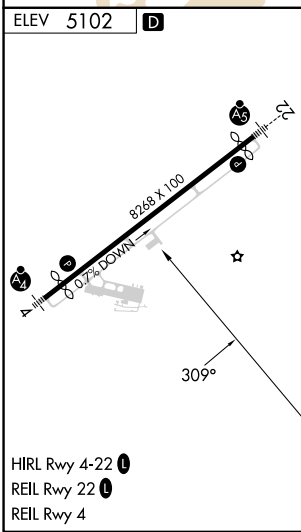

APP CRS 309°	Rwy Ldg TDZE Apt Elev	N/A N/A 5102
------------------------	--------------------------	---

RNAV (GPS)-B

YELLOWSTONE RGNL (COD)

RNP APCH - GPS.		MISSED APPROACH: Climb to 6200 then climbing right turn to 8000 direct OLOWOR and hold.
-9°C		

AWOS-3PT 135.075	SALT LAKE CENTER 127.75 351.9	UNICOM 122.8 (CTAF)
----------------------------	---	-------------------------------

CATEGORY	A	B	C	D
CIRCLING	6200-1¼ 1098 (1100-1¼)	6200-1½ 1098 (1100-1½)	6200-3 1098 (1100-3)	7000-3 1898 (1900-3)