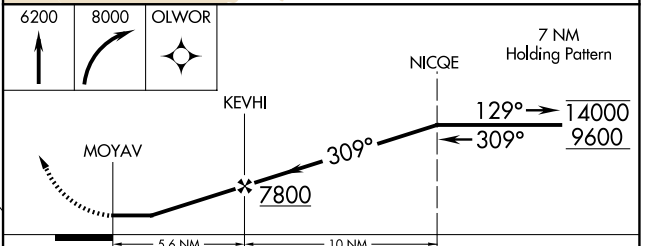

APP CRS 309°	Rwy Ldg TDZE Apt Elev	N/A N/A 5102
------------------------	--------------------------	---

RNAV (GPS)-B

YELLOWSTONE RGNL (COD)

RNP APCH - GPS.		MISSED APPROACH: Climb to 6200 then climbing right turn to 8000 direct OLOWOR and hold.
-9°C		

AWOS-3PT 135.075	SALT LAKE CENTER 127.75 351.9	UNICOM 122.8 (CTAF)
----------------------------	---	-------------------------------

CATEGORY	A	B	C	D
CIRCLING	6200-1¼ 1098 (1100-1¼)	6200-1½ 1098 (1100-1½)	6200-3 1098 (1100-3)	7000-3 1898 (1900-3)