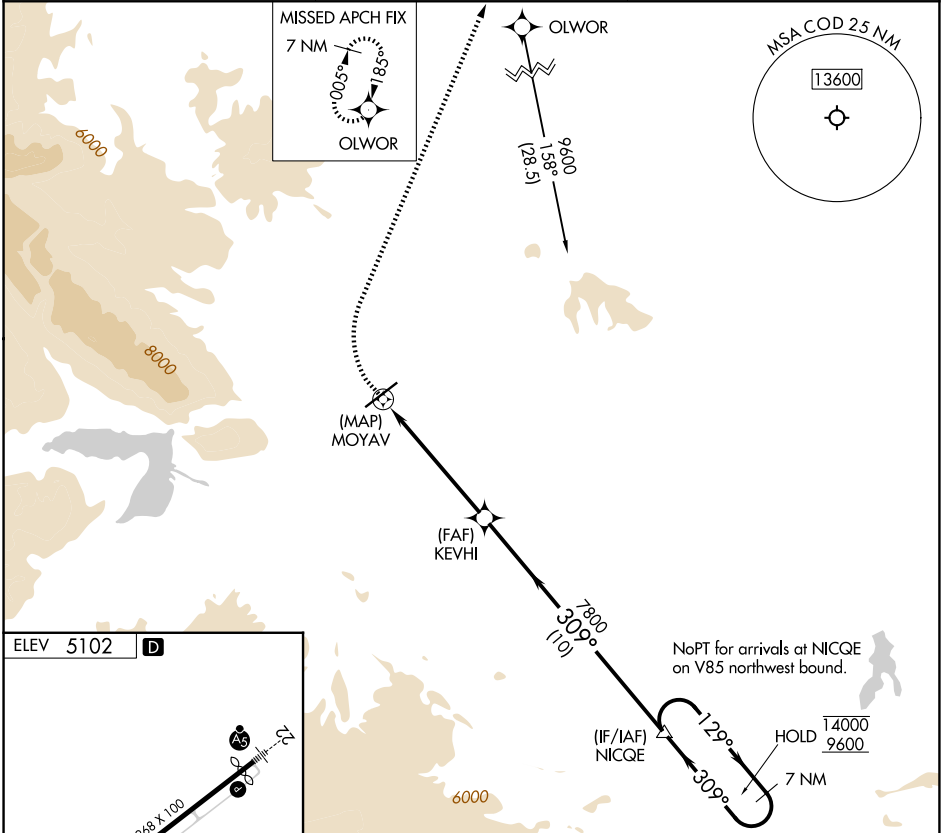

APP CRS 309°	Rwy Ldg TDZE Apt Elev	N/A N/A 5102
------------------------	--------------------------	---

RNAV (GPS)-B

YELLOWSTONE RGNL (COD)

RNP APCH - GPS.		MISSED APPROACH: Climb to 6200 then climbing right turn to 8000 direct OLOWOR and hold.
-9°C		

AWOS-3PT 135.075	SALT LAKE CENTER 127.75 351.9	UNICOM 122.8 (CTAF)
----------------------------	---	-------------------------------

CATEGORY	A	B	C	D
CIRCLING	6200-1¼ 1098 (1100-1¼)	6200-1½ 1098 (1100-1½)	6200-3 1098 (1100-3)	7000-3 1898 (1900-3)

NW-1, 16 APR 2026 to 14 MAY 2026

NW-1, 16 APR 2026 to 14 MAY 2026