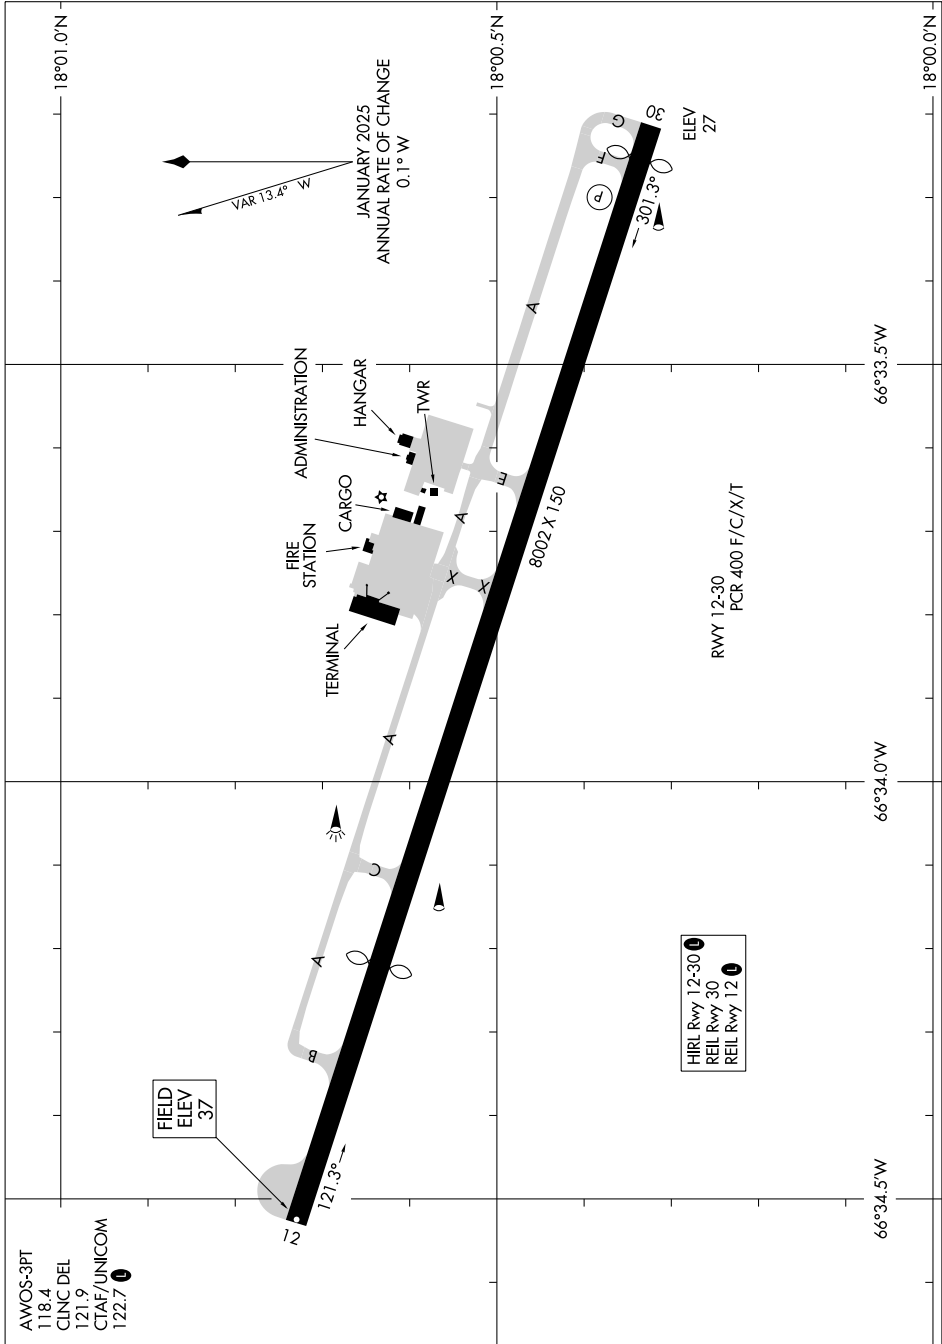

25331

AIRPORT DIAGRAM

AL-5248 (FAA)

MERCEDITA (PSE) (TJPS)
PONCE, PUERTO RICO

SE-3, 16 APR 2026 to 14 MAY 2026

SE-3, 16 APR 2026 to 14 MAY 2026

AIRPORT DIAGRAM

25331

PONCE, PUERTO RICO
MERCEDITA (PSE) (TJPS)