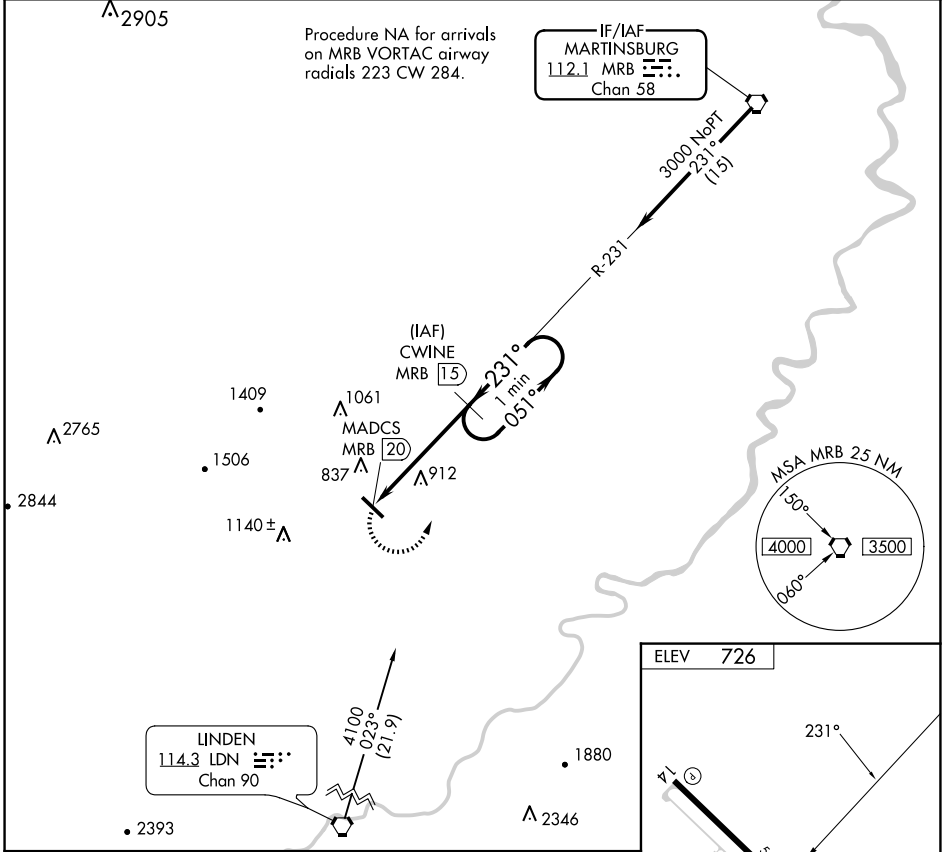

VORTAC MRB 112.1 Chan 58	APP CRS 231°	Rwy Idg TDZE Apt Elev N/A N/A 726
--	------------------------	---

VOR/DME-A

WINCHESTER RGNL (OKV)

⚠ When local altimeter setting not received, use Martinsburg altimeter setting and increase all MDA 80 feet and Cat C visibility 1/4 mile.

⚠ MISSED APPROACH: Climbing left turn to 3000 via MRB R-231 to CWINE/MRB 15 DME and hold, continue climb-in-hold to 3000.

AWOS-3 124.85	POTOMAC APP CON 120.45 306.925	CLNC DEL 126.15	UNICOM 122.975 (CTAF) 📻
-------------------------	--	---------------------------	--

CATEGORY	A	B	C	D
📻 CIRCLING	1180-1 454 (500-1)	1220-1 494 (500-1)	1380-1 3/4 654 (700-1 3/4)	1480-2 1/2 754 (800-2 1/2)

NE-3, 16 APR 2026 to 14 MAY 2026

NE-3, 16 APR 2026 to 14 MAY 2026