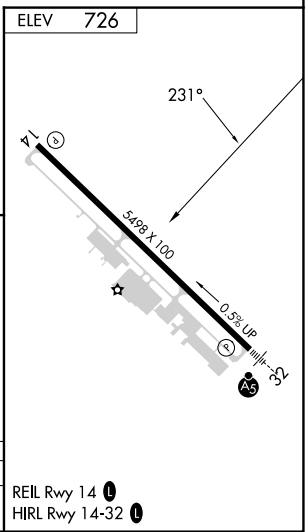

VORTAC MRB 112.1 Chan 58	APP CRS 231°	Rwy Idg TDZE Apt Elev N/A N/A 726
--	------------------------	---

VOR/DME-A

WINCHESTER RGNL (OKV)

⚠ When local altimeter setting not received, use Martinsburg altimeter setting and increase all MDA 80 feet and Cat C visibility 1/4 mile.

⚠ MISSED APPROACH: Climbing left turn to 3000 via MRB R-231 to CWINE/MRB 15 DME and hold, continue climb-in-hold to 3000.

AWOS-3 124.85	POTOMAC APP CON 120.45 306.925	CLNC DEL 126.15	UNICOM 122.975 (CTAF) 📻
-------------------------	--	---------------------------	--

CATEGORY	A	B	C	D
📻 CIRCLING	1180-1 454 (500-1)	1220-1 494 (500-1)	1380-1 3/4 654 (700-1 3/4)	1480-2 1/2 754 (800-2 1/2)

NE-3, 16 APR 2026 to 14 MAY 2026

NE-3, 16 APR 2026 to 14 MAY 2026