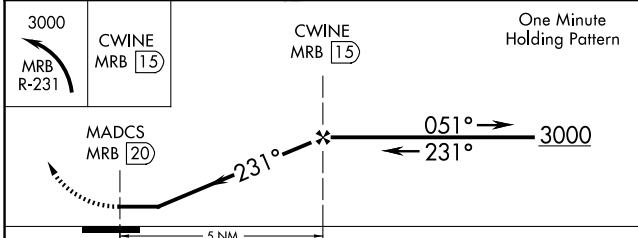

VORTAC MRB 112.1 Chan 58	APP CRS 231°	Rwy Idg TDZE Apt Elev N/A N/A 726
--	------------------------	---

VOR/DME-A

WINCHESTER RGNL (OKV)

⚠ When local altimeter setting not received, use Martinsburg altimeter setting and increase all MDA 80 feet and Cat C visibility 1/4 mile.

⚠ MISSED APPROACH: Climbing left turn to 3000 via MRB R-231 to CWINE/MRB 15 DME and hold, continue climb-in-hold to 3000.

AWOS-3 124.85	POTOMAC APP CON 120.45 306.925	CLNC DEL 126.15	UNICOM 122.975 (CTAF) 📻
-------------------------	--	---------------------------	--

CATEGORY	A	B	C	D
📻 CIRCLING	1180-1 454 (500-1)	1220-1 494 (500-1)	1380-1 3/4 654 (700-1 3/4)	1480-2 1/2 754 (800-2 1/2)

NE-3, 16 APR 2026 to 14 MAY 2026

NE-3, 16 APR 2026 to 14 MAY 2026