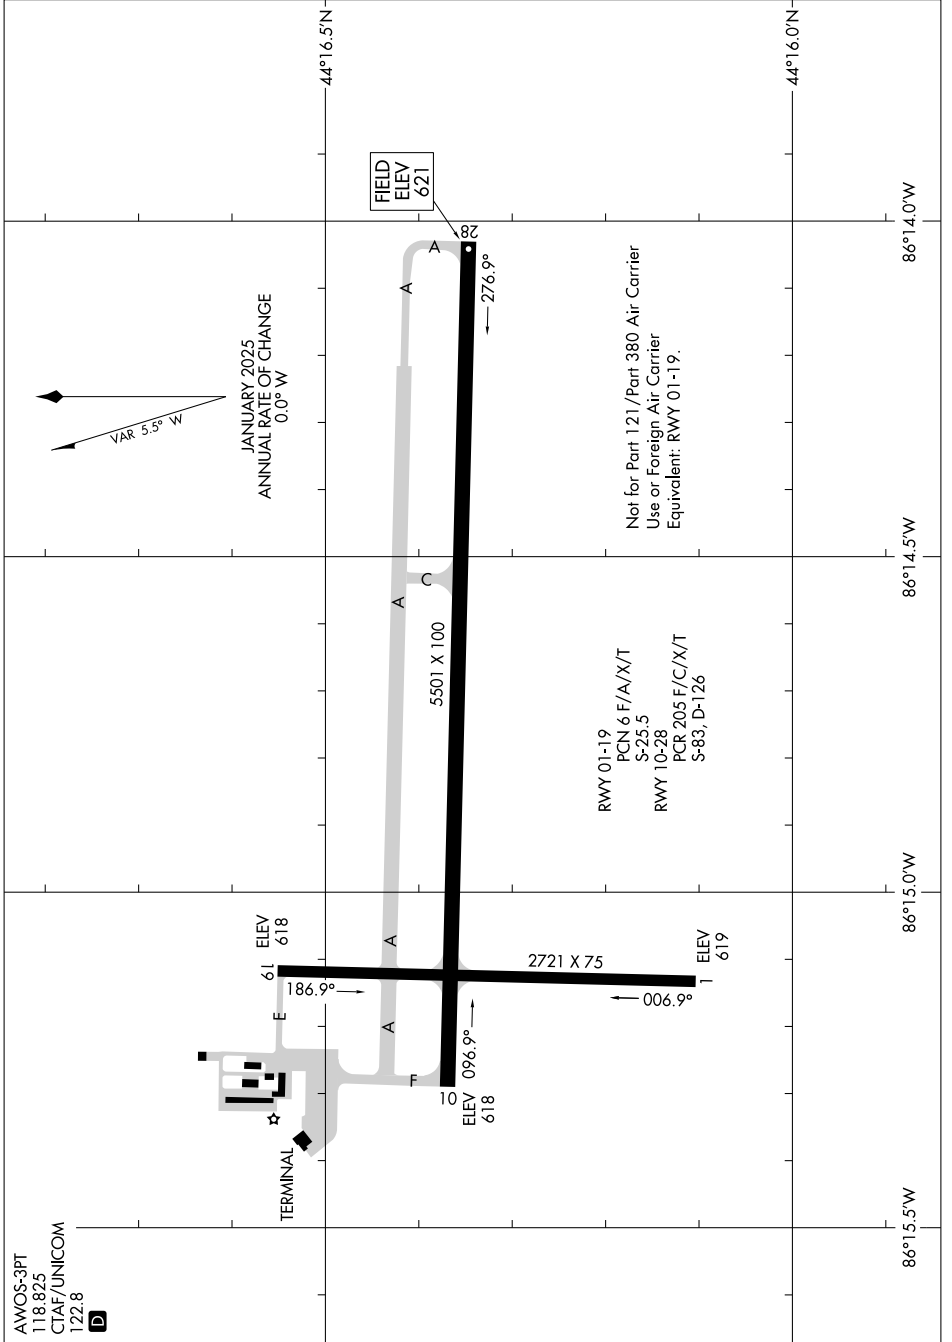

# AIRPORT DIAGRAM

AL-5257 (FAA)

MANISTEE COUNTY/BLACKER (MBL)

MANISTEE, MICHIGAN

EC-1, 16 APR 2026 to 14 MAY 2026

EC-1, 16 APR 2026 to 14 MAY 2026

# AIRPORT DIAGRAM

MANISTEE COUNTY/BLACKER (MBL)

MANISTEE, MICHIGAN