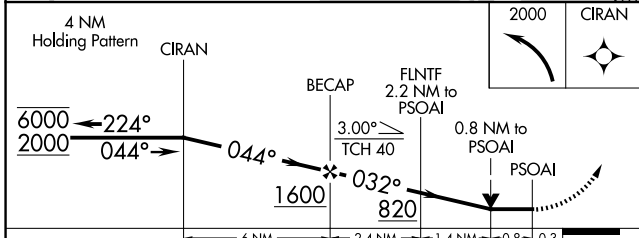

RNAV (GPS) RWY 2

OCEAN CITY MUNI (OXB)

APP CRS 032°	Rwy Ldg TDZE Apt Elev	3204 12 16
------------------------	-----------------------------	---------------------------------------

RNP APCH - GPS.		MISSED APPROACH: Climbing left turn to 2000 direct CIRAN and hold.	
ASOS 119.025	PATUXENT APP CON ★ 127.95 314.0	CLNC DEL 121.75	UNICOM 123.05 (CTAF)