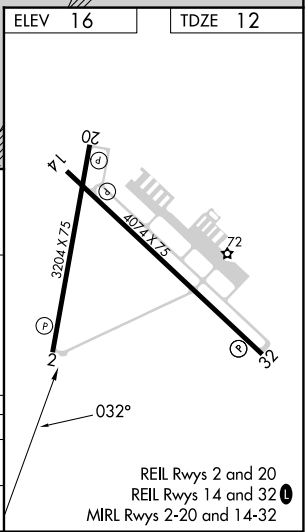

RNAV (GPS) RWY 2

OCEAN CITY MUNI (OXB)

APP CRS 032°	Rwy Ldg TDZE Apt Elev	3204 12 16
------------------------	-----------------------------	---------------------------------------

RNP APCH - GPS.		MISSED APPROACH: Climbing left turn to 2000 direct CIRAN and hold.	
ASOS 119.025	PATUXENT APP CON ★ 127.95 314.0	CLNC DEL 121.75	UNICOM 123.05 (CTAF)