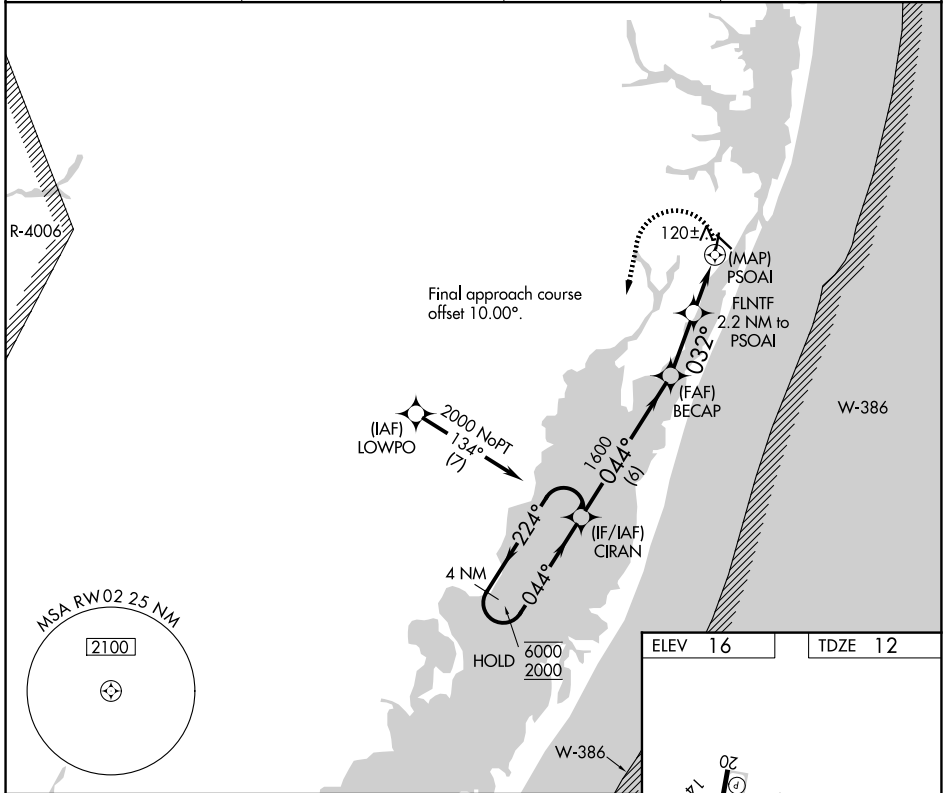

RNAV (GPS) RWY 2

OCEAN CITY MUNI (OXB)

APP CRS 032°	Rwy Ldg TDZE Apt Elev	3204 12 16
------------------------	-----------------------------	---------------------------------------

RNP APCH - GPS.		MISSED APPROACH: Climbing left turn to 2000 direct CIRAN and hold.	
ASOS 119.025	PATUXENT APP CON ★ 127.95 314.0	CLNC DEL 121.75	UNICOM 123.05 (CTAF)

NE-3, 16 APR 2026 to 14 MAY 2026

NE-3, 16 APR 2026 to 14 MAY 2026