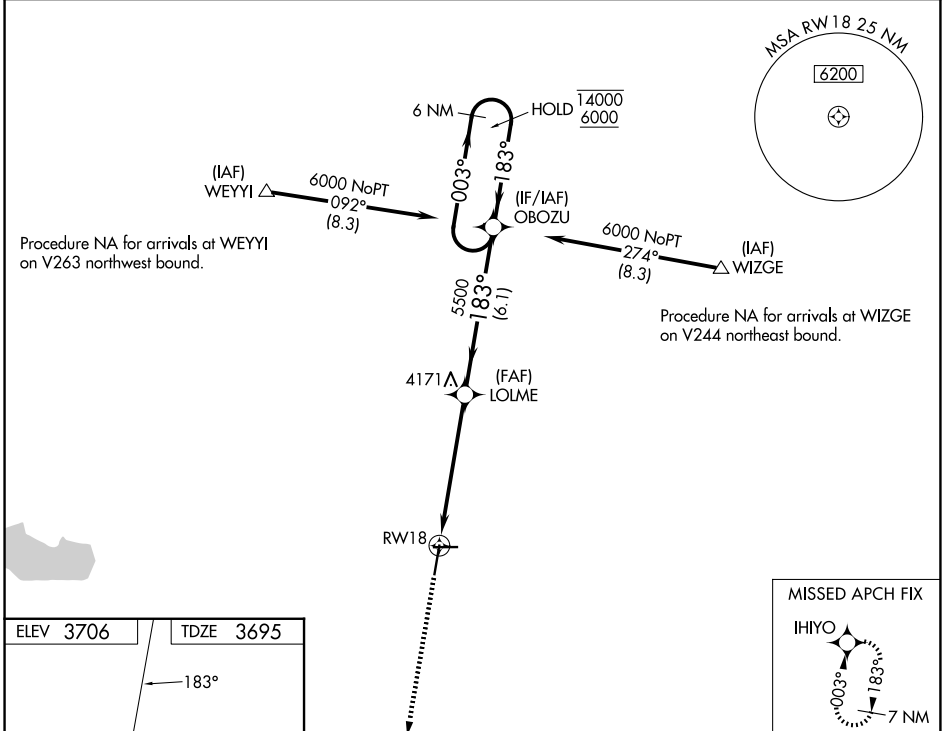

RNAV (GPS) RWY 18

SOUTHEAST COLORADO RGNL (L.A.A)

RNP APCH.	MISSED APPROACH: Climb to 6200 direct IHIYO and hold.
<p>▼ For uncompensated Baro-VNAV systems, LNAV/VNAV NA below -22°C or above 54°C.</p> <p>▲</p>	

ASOS 135.625	DENVER CENTER 133.4 377.175	UNICOM 122.8 (CTAF) 1
------------------------	---------------------------------------	---------------------------------

CATEGORY	A	B	C	D
LPV DA	3945-1 250 (300-1)			
LNAV/VNAV DA	4014-1¼ 319 (400-1¼)			
LNAV MDA	4260-1	565 (600-1)	4260-1½	565 (600-1½)

SW-1, 16 APR 2026 to 14 MAY 2026

SW-1, 16 APR 2026 to 14 MAY 2026