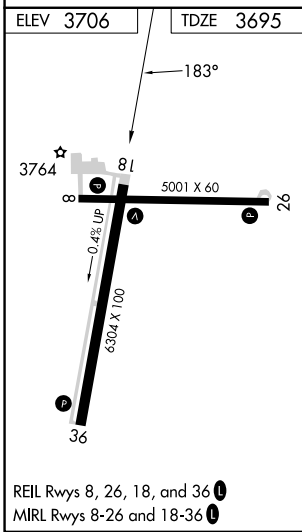

WAAS CH 86613 W18A	APP CRS 183°	Rwy Ldg TDZE Apt Elev	6304 3695 3706

RNAV (GPS) RWY 18

SOUTHEAST COLORADO RGNL (L.A.A)

RNP APCH.	MISSED APPROACH: Climb to 6200 direct IHIYO and hold.
▼ For uncompensated Baro-VNAV systems, LNAV/VNAV NA below -22°C or above 54°C. ▲	

ASOS 135.625	DENVER CENTER 133.4 377.175	UNICOM 122.8 (CTAF) 1

CATEGORY	A	B	C	D
LPV DA	3945-1 250 (300-1)			
LNAV/VNAV DA	4014-1¼ 319 (400-1¼)			
LNAV MDA	4260-1	565 (600-1)	4260-1½	565 (600-1½)

SW-1, 16 APR 2026 to 14 MAY 2026

SW-1, 16 APR 2026 to 14 MAY 2026