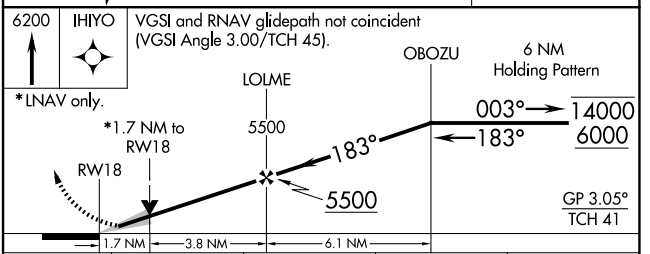

WAAS CH 86613 W18A	APP CRS 183°	Rwy Ldg TDZE Apt Elev	6304 3695 3706

RNAV (GPS) RWY 18

SOUTHEAST COLORADO RGNL (L.A.A)

RNP APCH.	MISSED APPROACH: Climb to 6200 direct IHIYO and hold.
▼ For uncompensated Baro-VNAV systems, LNAV/VNAV NA below -22°C or above 54°C. ▲	

ASOS 135.625	DENVER CENTER 133.4 377.175	UNICOM 122.8 (CTAF) 1

CATEGORY	A	B	C	D
LPV DA	3945-1 250 (300-1)			
LNAV/VNAV DA	4014-1¼ 319 (400-1¼)			
LNAV MDA	4260-1	565 (600-1)	4260-1½	565 (600-1½)

SW-1, 16 APR 2026 to 14 MAY 2026

SW-1, 16 APR 2026 to 14 MAY 2026