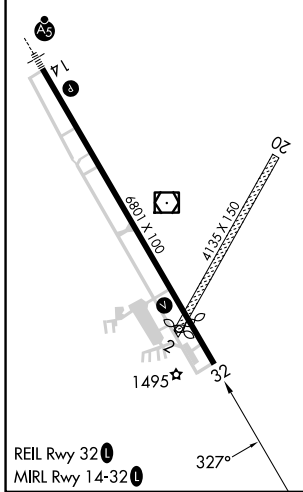

WAAS CH 81810 W32A	APP CRS 327°	Rwy Ldg TDZE Apt Elev	5850 1443 1447
--	------------------------	-----------------------------	---

RNAV (GPS) RWY 32

COLUMBUS MUNI (OLU)

RNP APCH - GPS.
 ⚠ NA Circling NA to Rwys 2 and 20. For uncompensated Baro-VNAV systems, LNAV/VNAV NA below -22°C or above 54°C.

MISSED APPROACH: Climb to 4000 direct CAKFI and hold.

AWOS-3PT 125.525	MINNEAPOLIS CENTER 128.75 346.3	UNICOM 123.05 (CTAF) 0
----------------------------	---	----------------------------------

ELEV 1447	D	TDZE 1443
-----------	----------	-----------

CATEGORY	A	B	C	D
LPV DA		1710-7/8	267 (300-7/8)	
LNAV/VNAV DA		1840-1 1/8	397 (400-1 1/8)	
LNAV MDA	1840-1	397 (400-1)	1840-1 1/8	397 (400-1 1/8)
CIRCLING	2000-1	553 (600-1)	2100-1 3/4 653 (700-1 3/4)	2100-2 653 (700-2)