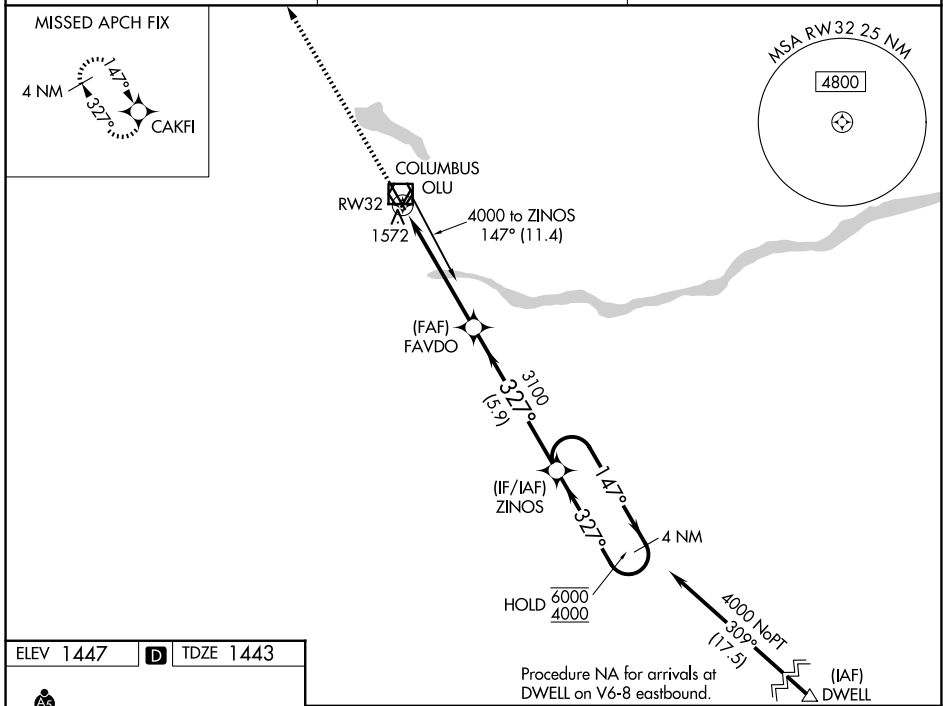

WAAS CH 81810 W32A	APP CRS 327°	Rwy Ldg TDZE Apt Elev	5850 1443 1447
--	------------------------	-----------------------------	---

RNAV (GPS) RWY 32

COLUMBUS MUNI (OLU)

RNP APCH - GPS.
 ⚠ NA Circling NA to Rwys 2 and 20. For uncompensated Baro-VNAV systems, LNAV/VNAV NA below -22°C or above 54°C.

MISSED APPROACH: Climb to 4000 direct CAKFI and hold.

AWOS-3PT 125.525	MINNEAPOLIS CENTER 128.75 346.3	UNICOM 123.05 (CTAF) 0
----------------------------	---	----------------------------------

ELEV 1447	D	TDZE 1443
-----------	----------	-----------

CATEGORY	A	B	C	D
LPV DA		1710-7/8	267 (300-7/8)	
LNAV/VNAV DA		1840-1 1/8	397 (400-1 1/8)	
LNAV MDA	1840-1	397 (400-1)	1840-1 1/8	397 (400-1 1/8)
CIRCLING	2000-1	553 (600-1)	2100-1 3/4 653 (700-1 3/4)	2100-2 653 (700-2)

NC-2, 16 APR 2026 to 14 MAY 2026

NC-2, 16 APR 2026 to 14 MAY 2026