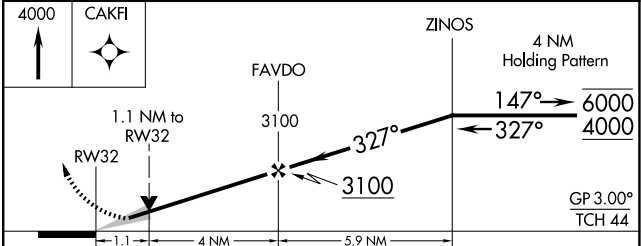

WAAS CH 81810 W32A	APP CRS 327°	Rwy Ldg TDZE Apt Elev	5850 1443 1447
--	------------------------	-----------------------------	---

RNAV (GPS) RWY 32

COLUMBUS MUNI (OLU)

RNP APCH - GPS.
 ⚠ NA Circling NA to Rwys 2 and 20. For uncompensated Baro-VNAV systems, LNAV/VNAV NA below -22°C or above 54°C.

MISSED APPROACH: Climb to 4000 direct CAKFI and hold.

AWOS-3PT 125.525	MINNEAPOLIS CENTER 128.75 346.3	UNICOM 123.05 (CTAF) 0
----------------------------	---	----------------------------------

ELEV 1447	D	TDZE 1443
-----------	----------	-----------

CATEGORY	A	B	C	D
LPV DA		1710-7/8	267 (300-7/8)	
LNAV/VNAV DA		1840-1 1/8	397 (400-1 1/8)	
LNAV MDA	1840-1	397 (400-1)	1840-1 1/8	397 (400-1 1/8)
CIRCLING	2000-1	553 (600-1)	2100-1 3/4 653 (700-1 3/4)	2100-2 653 (700-2)