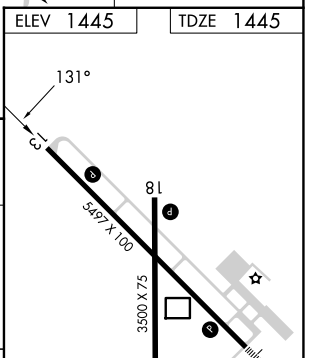

WAAS CH 86925 W13A	APP CRS 131°	Rwy Ldg TDZE Apt Elev	5497 1445 1445
--	------------------------	-----------------------------	---

RNAV (GPS) RWY 13

PARK RAPIDS MUNI/KONSHOK FLD (PKD)

RNP APCH.		MISSED APPROACH: Climb to 3200 direct ZUMLU and hold.
<p>▼ Circling Rwy 18, 36 NA at night. ▲ Rwy 13 helicopter visibility reduction below ¾ SM NA.</p>		
ASOS 119.25	MINNEAPOLIS CENTER 134.75 251.1	UNICOM 123.0 (CTAF)

CATEGORY	A	B	C	D
LP MDA	1820-1 375 (400-1)			
LNAV MDA	1840-1	395 (400-1)	1840-1½	395 (400-1½)
CIRCLING	1900-1 455 (500-1)	1980-1 535 (600-1)	2000-1½ 555 (600-1½)	2500-3 1055 (1100-3)

NC-1, 16 APR 2026 to 14 MAY 2026