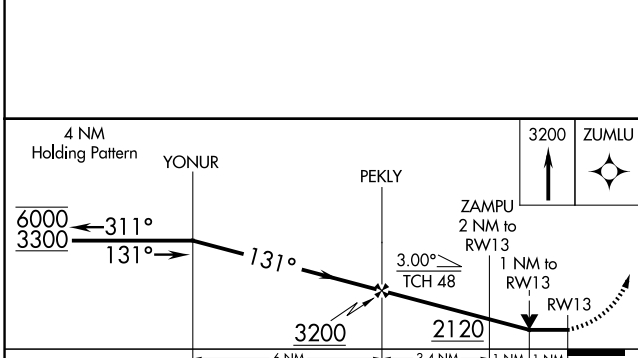

WAAS CH 86925 W13A	APP CRS 131°	Rwy Ldg TDZE Apt Elev	5497 1445 1445
--	------------------------	-----------------------------	---

RNAV (GPS) RWY 13

PARK RAPIDS MUNI/KONSHOK FLD (PKD)

RNP APCH.		MISSED APPROACH: Climb to 3200 direct ZUMLU and hold.
<p>▼ Circling Rwy 18, 36 NA at night. ▲ Rwy 13 helicopter visibility reduction below ¾ SM NA.</p>		
ASOS 119.25	MINNEAPOLIS CENTER 134.75 251.1	UNICOM 123.0 (CTAF)

CATEGORY	A	B	C	D
LP MDA	1820-1 375 (400-1)			
LNAV MDA	1840-1	395 (400-1)	1840-1½	395 (400-1½)
CIRCLING	1900-1 455 (500-1)	1980-1 535 (600-1)	2000-1½ 555 (600-1½)	2500-3 1055 (1100-3)

NC-1, 16 APR 2026 to 14 MAY 2026