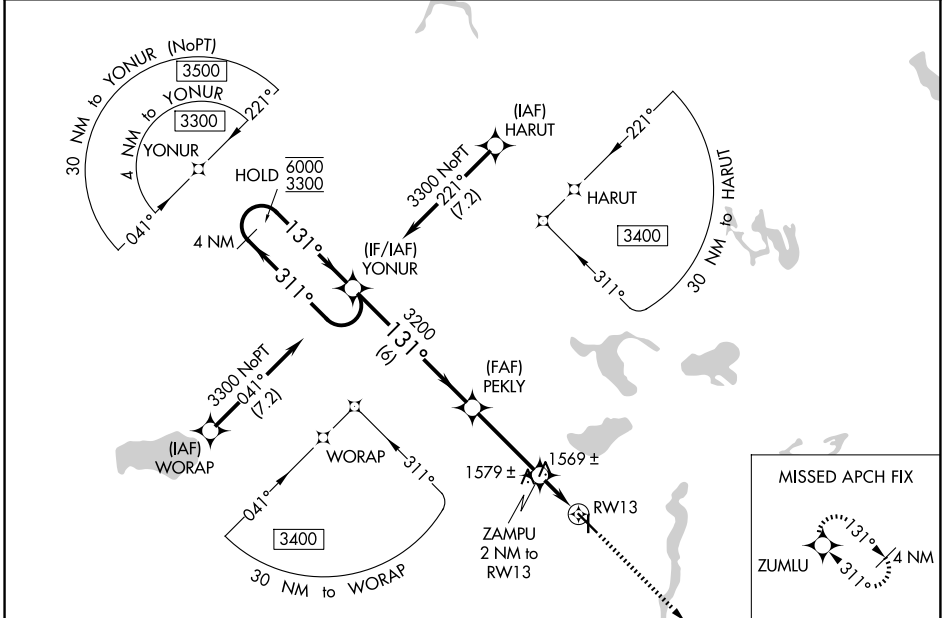

WAAS CH 86925 W13A	APP CRS 131°	Rwy Ldg TDZE Apt Elev	5497 1445 1445
--	------------------------	-----------------------------	---

RNAV (GPS) RWY 13

PARK RAPIDS MUNI/KONSHOK FLD (PKD)

RNP APCH.		MISSED APPROACH: Climb to 3200 direct ZUMLU and hold.
<p>▼ Circling Rwy 18, 36 NA at night. ▲ Rwy 13 helicopter visibility reduction below ¾ SM NA.</p>		
ASOS 119.25	MINNEAPOLIS CENTER 134.75 251.1	UNICOM 123.0 (CTAF)

CATEGORY	A	B	C	D
LP MDA	1820-1 375 (400-1)			
LNAV MDA	1840-1	395 (400-1)	1840-1½	395 (400-1½)
CIRCLING	1900-1 455 (500-1)	1980-1 535 (600-1)	2000-1½ 555 (600-1½)	2500-3 1055 (1100-3)

NC-1, 16 APR 2026 to 14 MAY 2026

NC-1, 16 APR 2026 to 14 MAY 2026