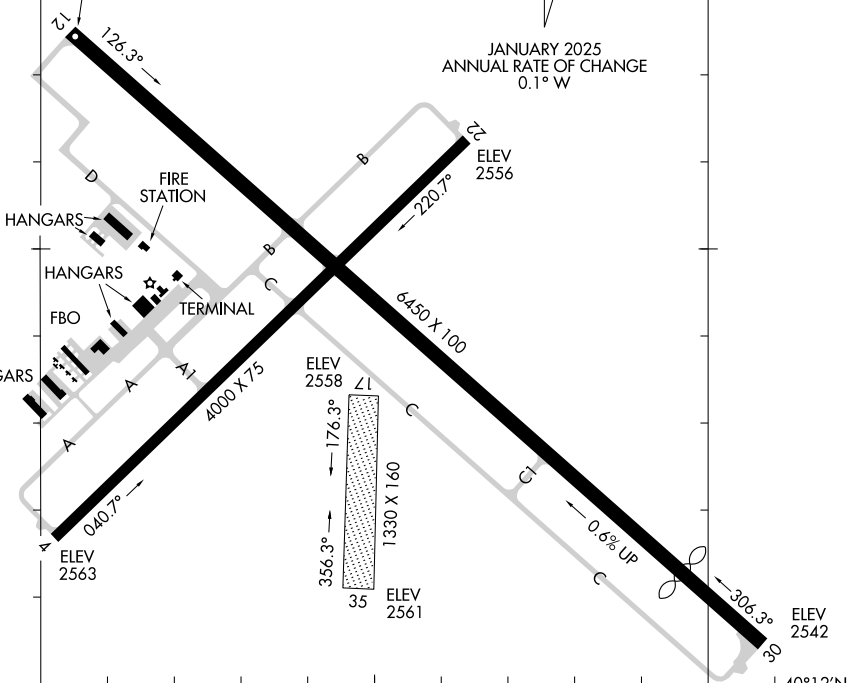

25331

AIRPORT DIAGRAM

AL-5301 (FAA)

MC COOK BEN NELSON RGNL (MCK)

MC COOK, NEBRASKA

ASOS
119.025
CTAF/UNICOM
122.8

40°13'N

FIELD
ELEV
2583

Not for Part 121/Part 380 Air Carrier
Use or Foreign Air Carrier
Equivalent: RWY 17-35.

JANUARY 2025
ANNUAL RATE OF CHANGE
0.1° W

NC-2, 16 APR 2026 to 14 MAY 2026

NC-2, 16 APR 2026 to 14 MAY 2026

RWYS 04-22, 12-30
PCR 90 R/B/W/T
S-30, D-38

100°36'W

100°35'W

AIRPORT DIAGRAM

25331

MC COOK, NEBRASKA

MC COOK BEN NELSON RGNL (MCK)