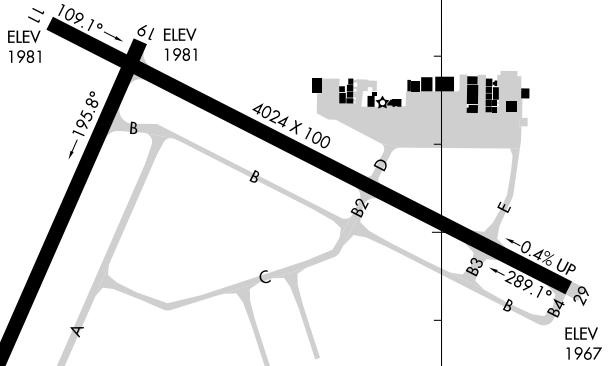

26022

AIRPORT DIAGRAM

AL-5303 (FAA)

SIDNEY-RICHLAND RGNL (SDY)
SIDNEY, MONTANA

AWOS-3PT
119.275
CTAF/UNICOM
122.8

47°43'N

NW-1, 16 APR 2026 to 14 MAY 2026

NW-1, 16 APR 2026 to 14 MAY 2026

47°42'N

FIELD
ELEV
1985

JANUARY 2025
ANNUAL RATE OF CHANGE
0.1° W

RWY 01-19
PCR 180 F/D/Y/T
S-46, D-62, 2D-108

RWY 11-29
PCR 211 F/D/Y/T
S-54, D-70, 2D-119

ELEV
1982

104°12'W

104°11'W