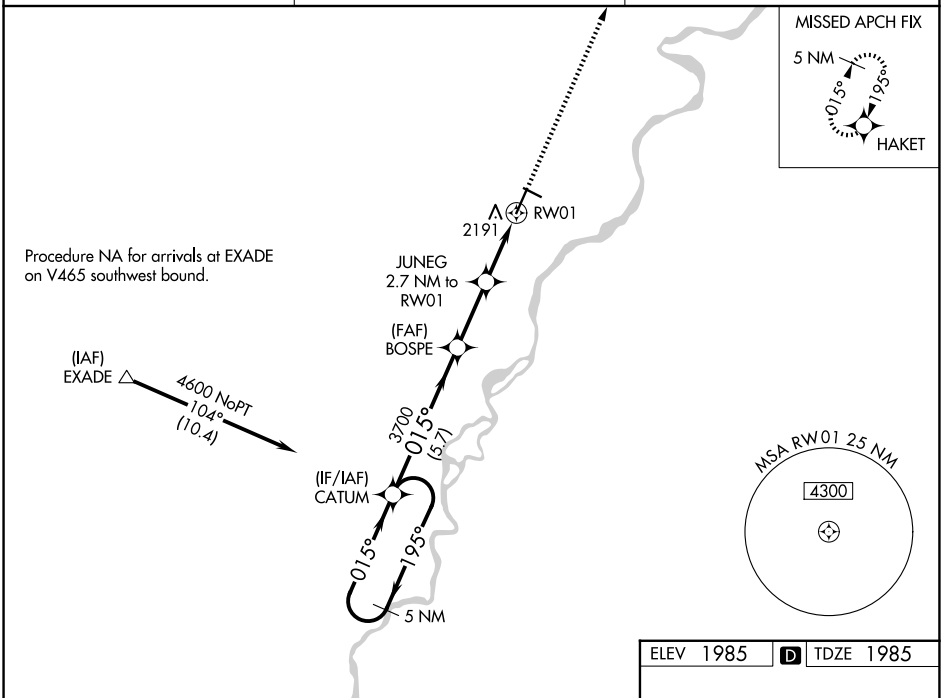

WAAS CH 62918 W01A	APP CRS 015°	Rwy Ldg TDZE Apt Elev	5705 1985 1985
--	------------------------	-----------------------------	---

RNAV (GPS) RWY 1

SIDNEY-RICHLAND RGNL (SDY)

RNP APCH - GPS.

⚠ For uncompensated Baro-VNAV systems, LNAV/VNAV NA below -20°C or above 54°C. Circling Rwy 11, 29 NA at night.

MISSED APPROACH: Climb to 4600 direct HAKET and hold.

AWOS-3PT
119.275

SALT LAKE CENTER
126.85 305.2

UNICOM
122.8 (CTAF) 0

NW-1, 16 APR 2026 to 14 MAY 2026

NW-1, 16 APR 2026 to 14 MAY 2026

CATEGORY	A	B	C	D
LPV DA		2238-7/8	253 (300-7/8)	
LNAV/VNAV DA		2419-1 1/2	434 (500-1 1/2)	
LNAV MDA	2460-1	475 (500-1)	2460-1 3/8	475 (500-1 3/8)
CIRCLING	2580-1 595 (600-1)	2660-1 675 (700-1)	2700-2 715 (800-2)	2840-2 3/4 855 (900-2 3/4)