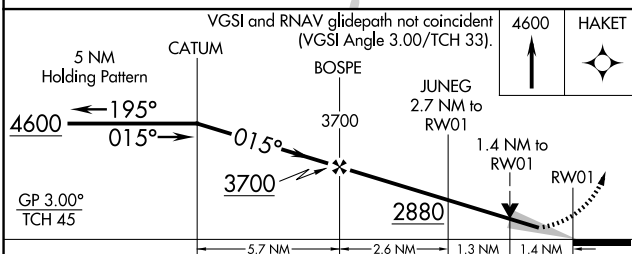

MISSED APPROACH: Climb to 4600 direct HAKET and hold.

AWOS-3PT
119.275

SALT LAKE CENTER
126.85 305.2

UNICOM
122.8 (CTAF) 0

NW-1, 16 APR 2026 to 14 MAY 2026

NW-1, 16 APR 2026 to 14 MAY 2026

CATEGORY	A	B	C	D
LPV DA		2238-7/8	253 (300-7/8)	
LNAV/VNAV DA		2419-1 1/2	434 (500-1 1/2)	
LNAV MDA	2460-1	475 (500-1)	2460-1 3/8	475 (500-1 3/8)
CIRCLING	2580-1 595 (600-1)	2660-1 675 (700-1)	2700-2 715 (800-2)	2840-2 3/4 855 (900-2 3/4)