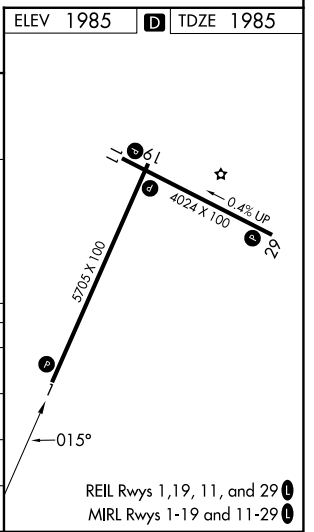

MISSED APPROACH: Climb to 4600 direct HAKET and hold.

AWOS-3PT
119.275

SALT LAKE CENTER
126.85 305.2

UNICOM
122.8 (CTAF) 0

NW-1, 16 APR 2026 to 14 MAY 2026

NW-1, 16 APR 2026 to 14 MAY 2026

CATEGORY	A	B	C	D
LPV DA		2238-7/8	253 (300-7/8)	
LNAV/VNAV DA		2419-1 1/2	434 (500-1 1/2)	
LNAV MDA	2460-1	475 (500-1)	2460-1 3/8	475 (500-1 3/8)
CIRCLING	2580-1 595 (600-1)	2660-1 675 (700-1)	2700-2 715 (800-2)	2840-2 3/4 855 (900-2 3/4)