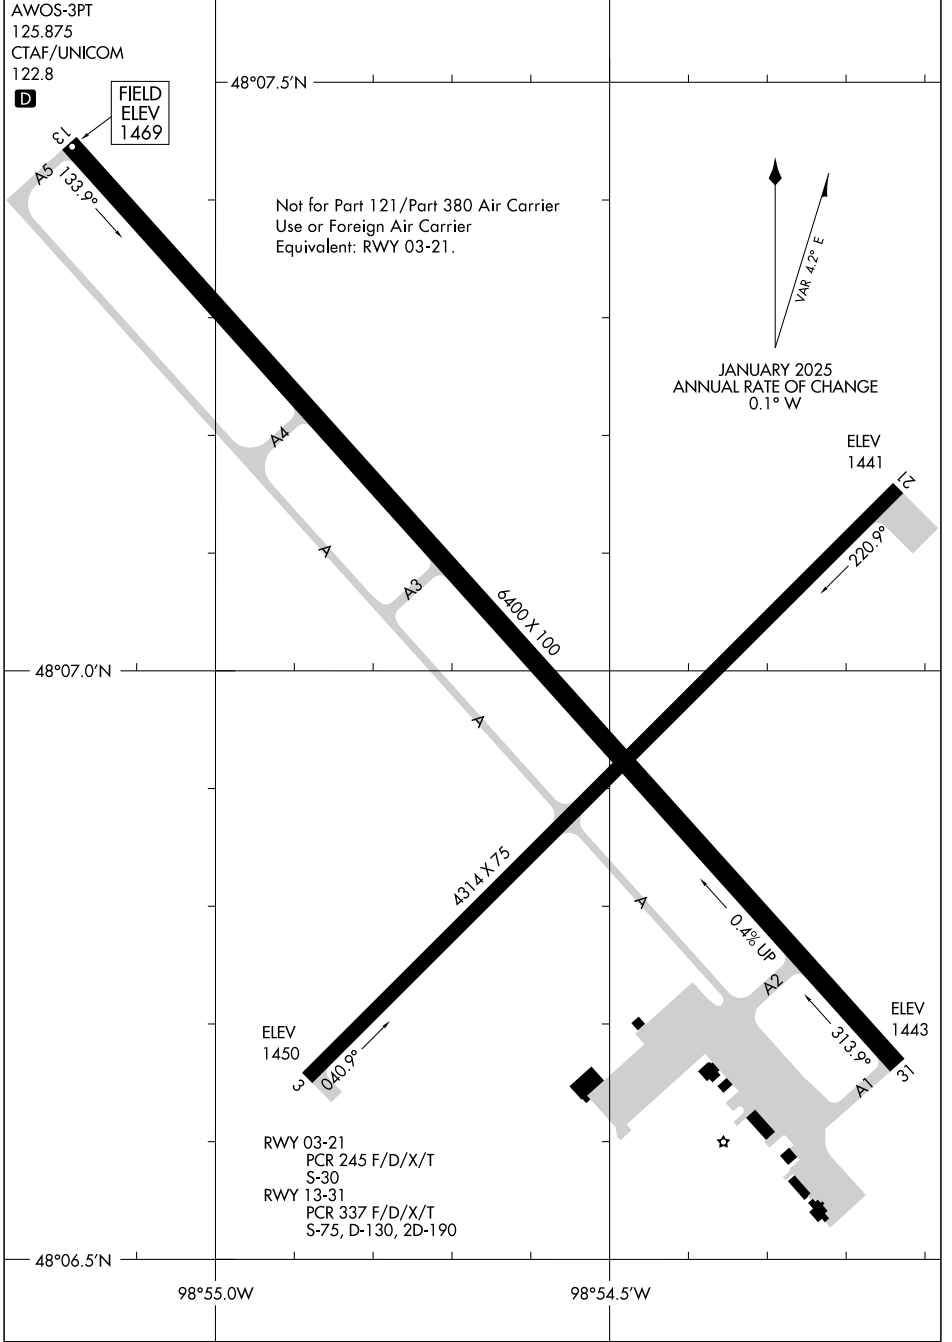

25331

AIRPORT DIAGRAM

AL-5305 (FAA)

DEVILS LAKE RGNL (DVL)
DEVILS LAKE, NORTH DAKOTA

NC-1, 16 APR 2026 to 14 MAY 2026

NC-1, 16 APR 2026 to 14 MAY 2026

AIRPORT DIAGRAM

25331

DEVILS LAKE, NORTH DAKOTA
DEVILS LAKE RGNL (DVL)