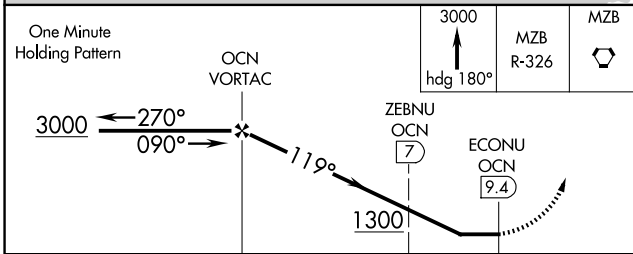

CATEGORY	A	B	C	D
CIRCLING	1300-1¼ 969 (1000-1¼)	1300-1½ 969 (1000-1½)	1300-3 969 (1000-3)	NA
ZEBNU FIX MINIMUMS				
CIRCLING	920-1 589 (600-1)	1020-1 689 (700-1)	1260-2¾ 929 (1000-2¾)	NA

FAF to MAP 9.4 NM					
Knots	60	90	120	150	180
Min:Sec	9:24	6:16	4:42	3:46	3:08