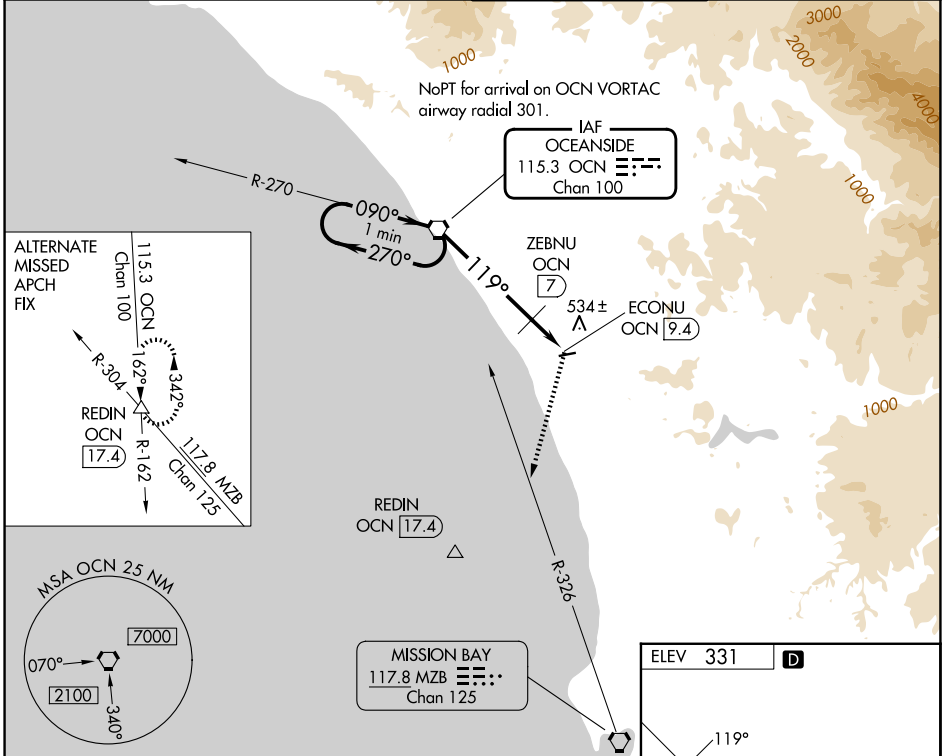

VORTAC OCN 115.3 Chan 100	APP CRS 119°	Rwy Ldg TDZE Apt Elev N/A N/A 331
---	------------------------	---

VOR-A
MC CLELLAN-PALOMAR (CRQ)

MISSED APPROACH: Climb to 3000 on heading 180° and on MZB R-326 to MZB VORTAC.

ATIS 120.15	SOCAL APP CON 127.3 323.0	PALOMAR TOWER★ 118.6 (CTAF) 0 276.4	GND CON 121.8
-----------------------	-------------------------------------	---	-------------------------

SW-3, 16 APR 2026 to 14 MAY 2026

SW-3, 16 APR 2026 to 14 MAY 2026

CATEGORY	A	B	C	D
CIRCLING	1300-1¼ 969 (1000-1¼)	1300-1½ 969 (1000-1½)	1300-3 969 (1000-3)	NA
ZEBNU FIX MINIMUMS				
CIRCLING	920-1 589 (600-1)	1020-1 689 (700-1)	1260-2¾ 929 (1000-2¾)	NA

FAF to MAP 9.4 NM					
Knots	60	90	120	150	180
Min:Sec	9:24	6:16	4:42	3:46	3:08