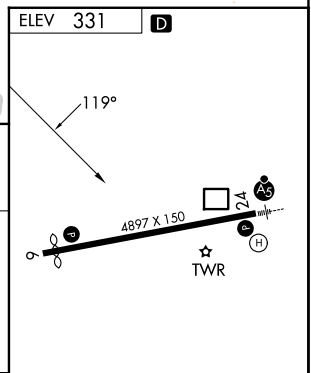

CATEGORY	A	B	C	D
CIRCLING	1300-1¼ 969 (1000-1¼)	1300-1½ 969 (1000-1½)	1300-3 969 (1000-3)	NA
ZEBNU FIX MINIMUMS				
CIRCLING	920-1 589 (600-1)	1020-1 689 (700-1)	1260-2¾ 929 (1000-2¾)	NA

FAF to MAP 9.4 NM					
Knots	60	90	120	150	180
Min:Sec	9:24	6:16	4:42	3:46	3:08