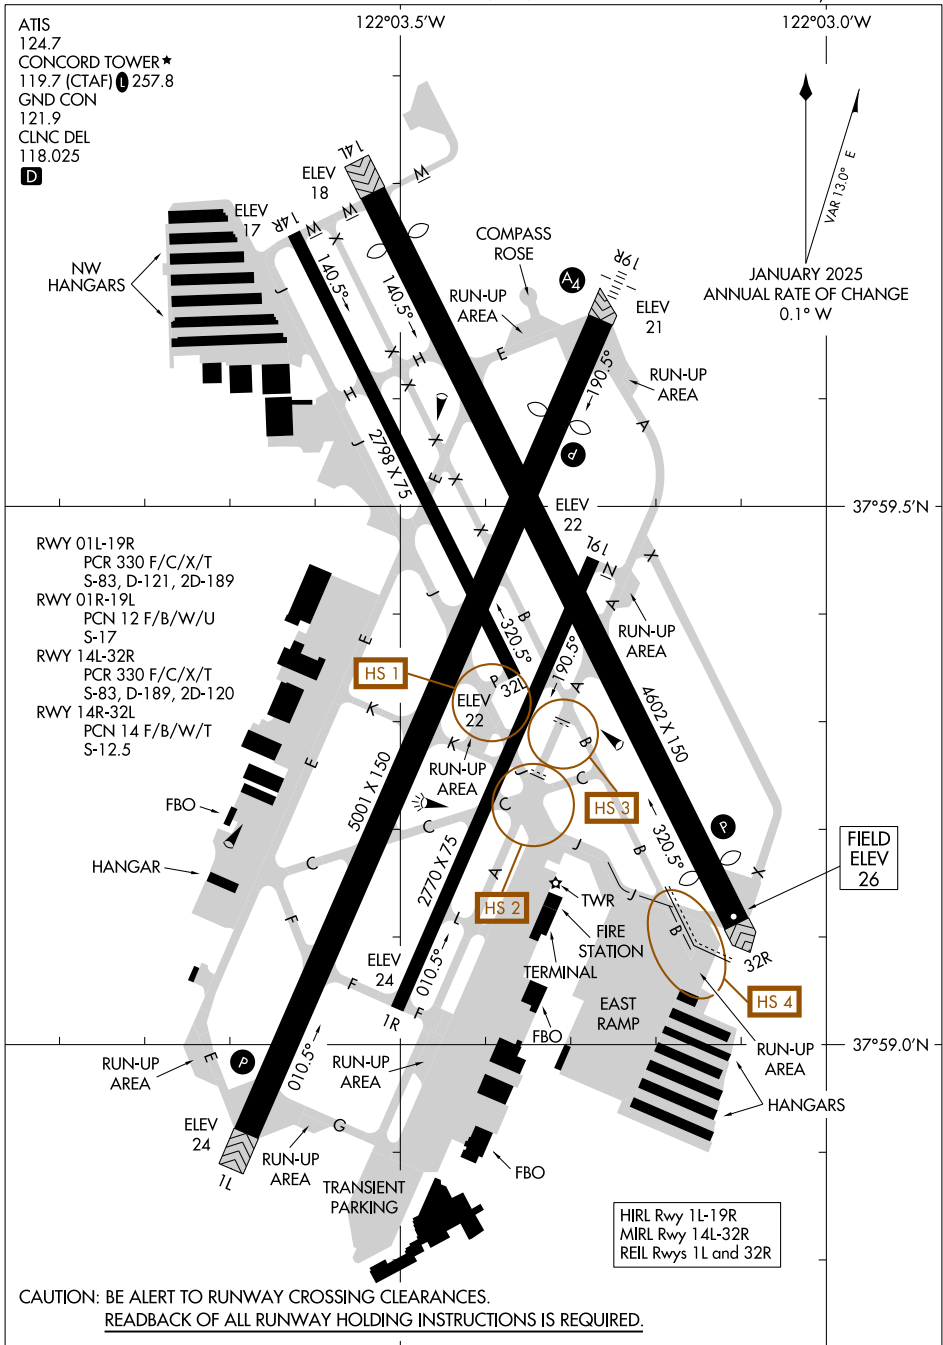

26022

AIRPORT DIAGRAM

AL-5320 (FAA)

BUCHANAN FLD (CCR)
CONCORD, CALIFORNIA

SW-2, 16 APR 2026 to 14 MAY 2026

SW-2, 16 APR 2026 to 14 MAY 2026