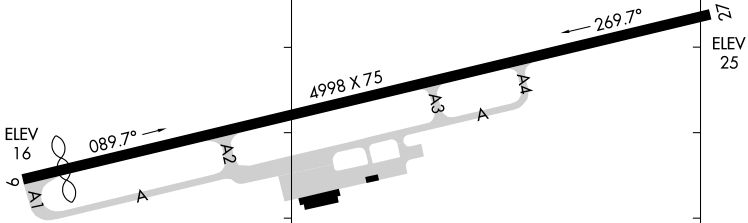

26022

AIRPORT DIAGRAM

EUGENIO MARIA DE HOSTOS (MAZ)(TJMZ)
AL-5328 (FAA)
MAYAGUEZ, PUERTO RICO

CLNC DEL
121.7
CTAF/UNICOM
122.8

FIELD
ELEV
29

D

18°16.0'N

VAR 13.2° W
JANUARY 2025
ANNUAL RATE OF CHANGE
0.1° W

18°15.5'N

SE-3, 16 APR 2026 to 14 MAY 2026

SE-3, 16 APR 2026 to 14 MAY 2026

18°15.0'N

RWY 09-27
S-85, D-108, 2D-170

67°09.0'W

67°08.5'W

AIRPORT DIAGRAM

26022

MAYAGUEZ, PUERTO RICO
EUGENIO MARIA DE HOSTOS (MAZ)(TJMZ)