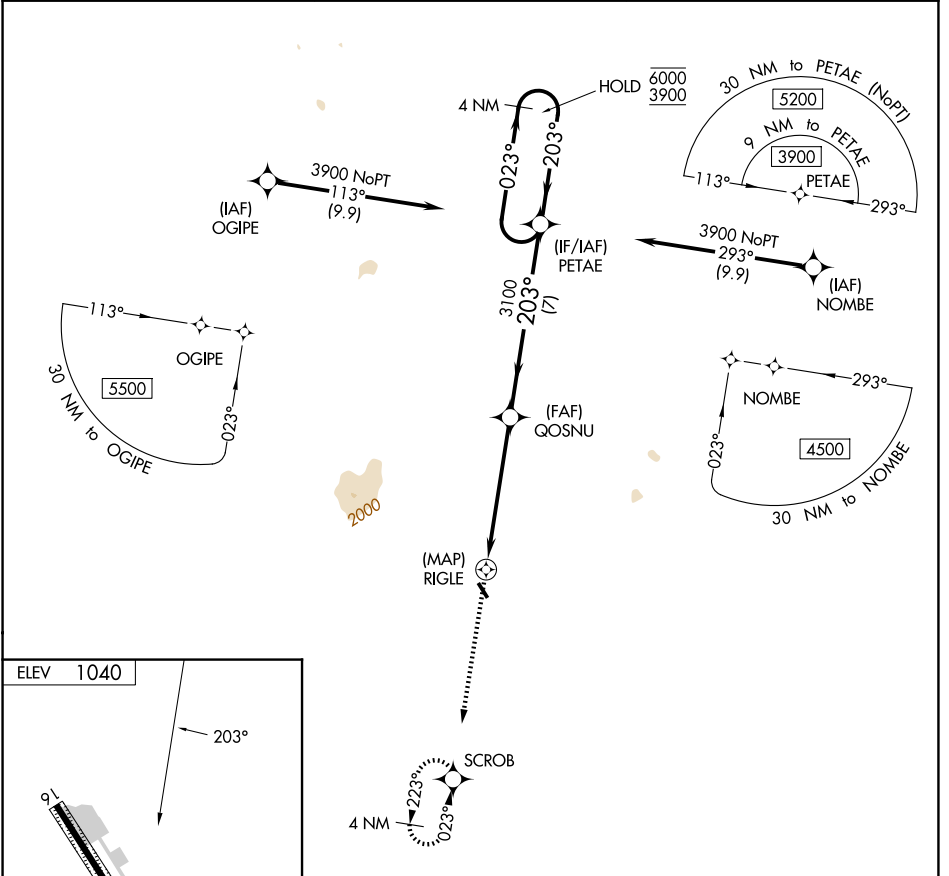

APP CRS	Rwy Ldg	N/A
203°	TDZE	N/A
	Apt Elev	1040

RNAV (GPS)-C
 JAFFREY AIRFIELD SILVER RANCH (A/FN)

RNP APCH.		MISSED APPROACH: Climb to 3000 direct SCROB and hold.
Procedure NA at night.		
ASOS 135.875	BOSTON CENTER 123.75 338.2	UNICOM 122.8 (CTAF)

3000	SCROB	4 NM Holding Pattern			
RIGLE		QOSNU	PETAE	6000	3900
-5.5 NM		7 NM			
CATEGORY	A	B	C	D	
CIRCLING	1680-1 640 (700-1)	1840-1 800 (800-1)	NA		

NE-1, 16 APR 2026 to 14 MAY 2026

NE-1, 16 APR 2026 to 14 MAY 2026