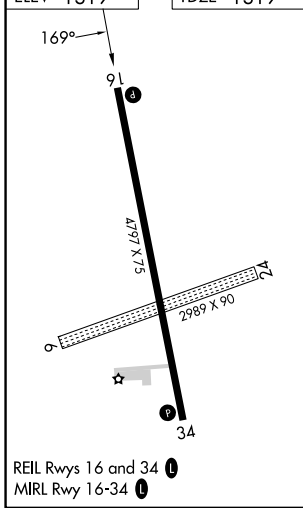

WAAS CH 40104 W16A	APP CRS 169°	Rwy Ldg 4797 TDZE 1319 Apt Elev 1319
--	------------------------	---

RNAV (GPS) RWY 16

ESTHERVILLE MUNI (EST)

RNP APCH.

⚠ Circling NA to Rwy 6 and 24. Baro-VNAV and VDP NA when using Jackson altimeter setting. For uncompensated Baro-VNAV systems, LNAV/VNAV NA below -17°C or above 54°C. When local altimeter setting not received, use Jackson altimeter setting and increase all DA/MDA 60 feet.

MISSED APPROACH: Climb to 3400 direct OHYEQ and hold.

ASOS 121.425	MINNEAPOLIS CENTER 127.75 257.7	UNICOM 122.975 (CTAF) 0
------------------------	---	-----------------------------------

ELEV 1319	TDZE 1319
-----------	-----------

CATEGORY	A	B	C	D
LPV DA	1569-1	250 (300-1)		NA
LNAV/VNAV DA	1608-1	289 (300-1)		NA
LNAV MDA	1720-1	401 (500-1)		NA
CIRCLING	1720-1 401 (500-1)	1840-1 521 (600-1)		NA