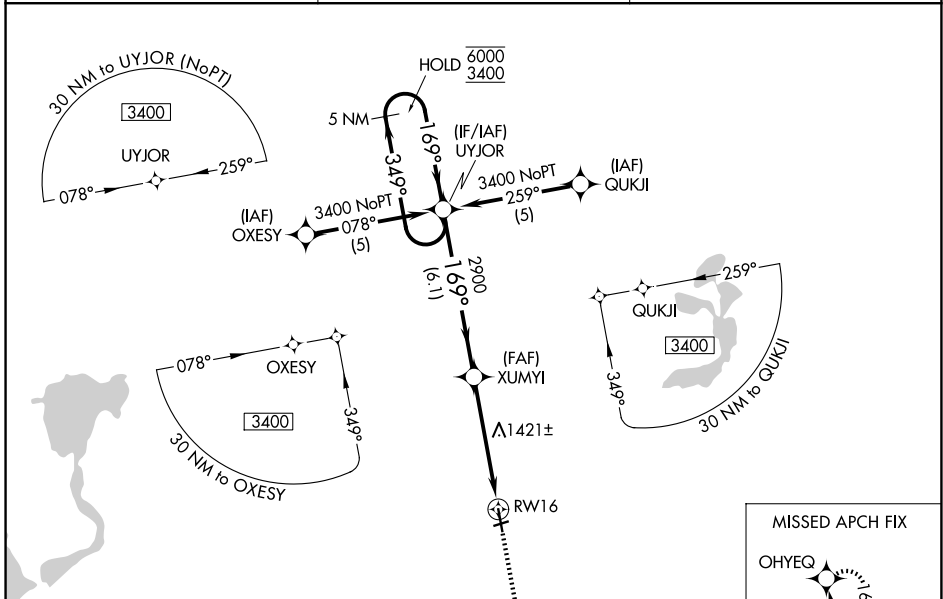

WAAS CH 40104 W16A	APP CRS 169°	Rwy Ldg 4797 TDZE 1319 Apt Elev 1319
--	------------------------	---

RNAV (GPS) RWY 16

ESTHERVILLE MUNI (EST)

RNP APCH.

⚠ Circling NA to Rwy 6 and 24. Baro-VNAV and VDP NA when using Jackson altimeter setting. For uncompensated Baro-VNAV systems, LNAV/VNAV NA below -17°C or above 54°C. When local altimeter setting not received, use Jackson altimeter setting and increase all DA/MDA 60 feet.

MISSED APPROACH: Climb to 3400 direct OHYEQ and hold.

ASOS 121.425	MINNEAPOLIS CENTER 127.75 257.7	UNICOM 122.975 (CTAF) 0
------------------------	---	-----------------------------------

ELEV 1319	TDZE 1319
-----------	-----------

CATEGORY	A	B	C	D
LPV DA	1569-1	250 (300-1)		NA
LNAV/VNAV DA	1608-1	289 (300-1)		NA
LNAV MDA	1720-1	401 (500-1)		NA
CIRCLING	1720-1 401 (500-1)	1840-1 521 (600-1)		NA