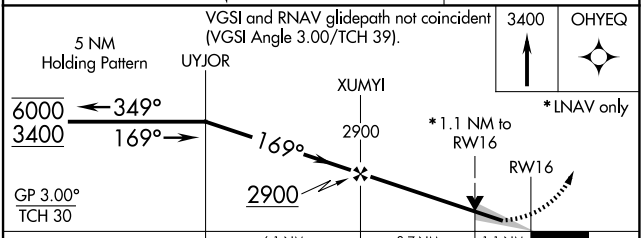

WAAS CH 40104 W16A	APP CRS 169°	Rwy Ldg 4797 TDZE 1319 Apt Elev 1319
--	------------------------	---

RNAV (GPS) RWY 16

ESTHERVILLE MUNI (EST)

RNP APCH.

⚠ Circling NA to Rwy 6 and 24. Baro-VNAV and VDP NA when using Jackson altimeter setting. For uncompensated Baro-VNAV systems, LNAV/VNAV NA below -17°C or above 54°C. When local altimeter setting not received, use Jackson altimeter setting and increase all DA/MDA 60 feet.

MISSED APPROACH: Climb to 3400 direct OHYEQ and hold.

ASOS 121.425	MINNEAPOLIS CENTER 127.75 257.7	UNICOM 122.975 (CTAF) 0
------------------------	---	-----------------------------------

ELEV 1319	TDZE 1319
-----------	-----------