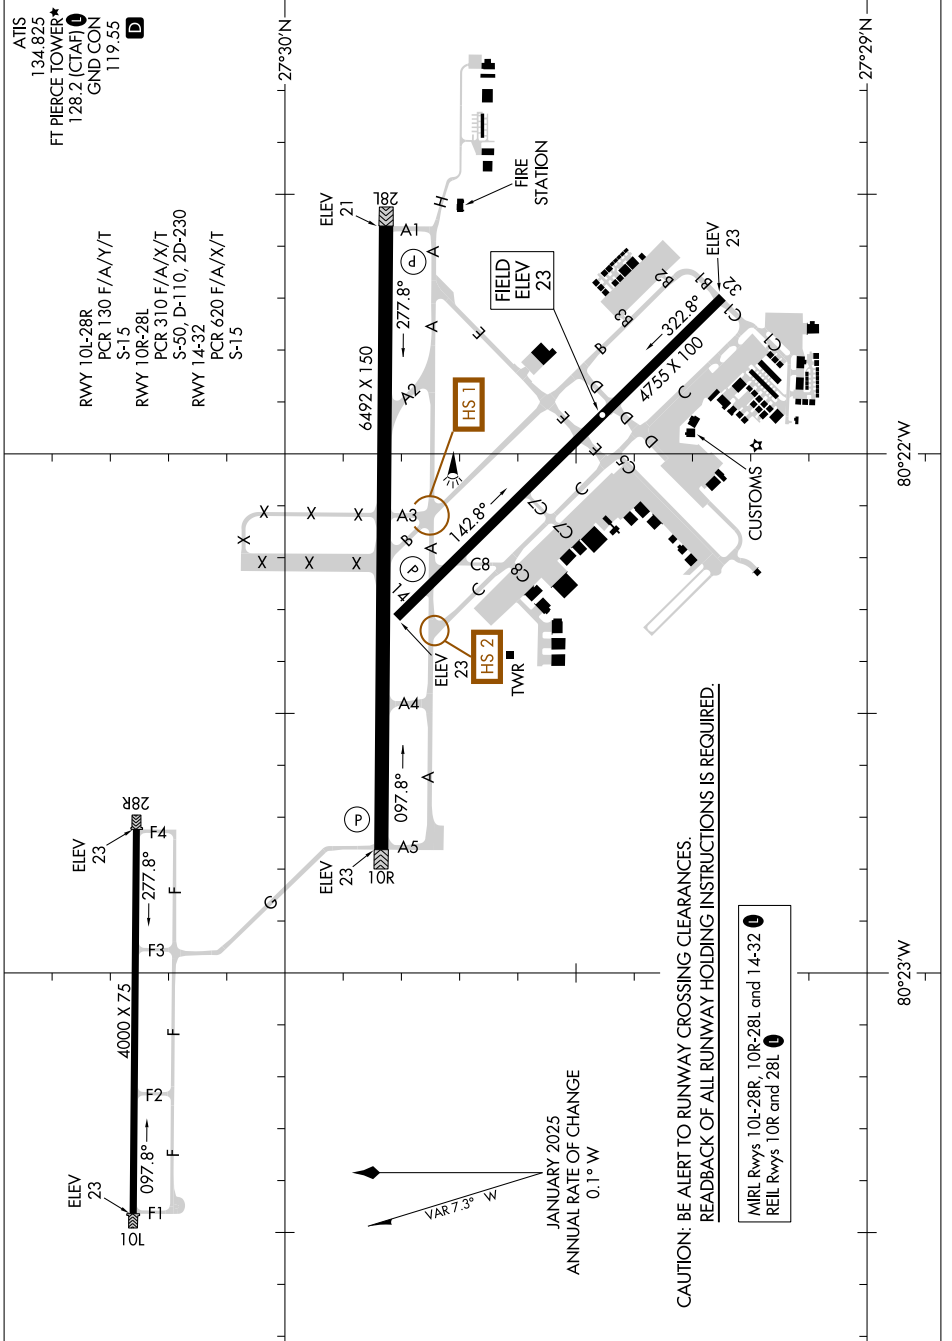

# AIRPORT DIAGRAM

AL-5343 (FAA)

TREASURE COAST INTL (FPR)  
FORT PIERCE, FLORIDA

SE-3, 16 APR 2026 to 14 MAY 2026

CAUTION: BE ALERT TO RUNWAY CROSSING CLEARANCES.  
READBACK OF ALL RUNWAY HOLDING INSTRUCTIONS IS REQUIRED.

MRL Rwy's 10L-28R, 10R-28L and 14-32  
REL Rwy's 10R and 28L

SE-3, 16 APR 2026 to 14 MAY 2026