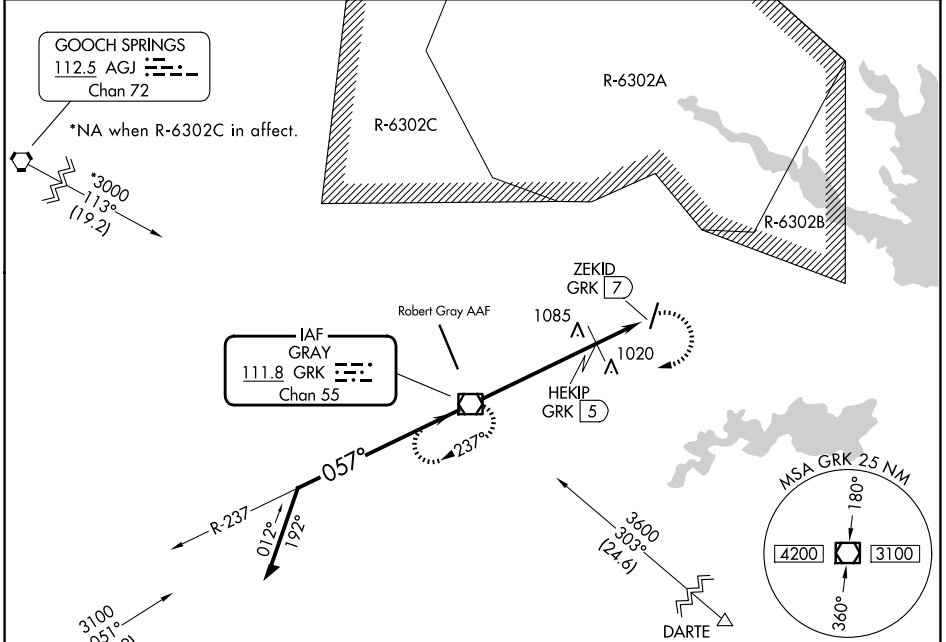

VOR/DME GRK 111.8 Chan 55	APP CRS 057°	Rwy Ldg TDZE Apt Elev N/A N/A 848
---	------------------------	--

VOR-A
SKYLARK FLD (IL,E)

NA Circling Rwy 19 NA at night.
When local altimeter setting not received, use Robert Gray AAF altimeter setting and increase all MDA 60 feet.

MISSED APPROACH: Climbing right turn to 3000 direct GRK VOR/DME and hold.

AWOS-3PT 128.575	GRAY APP CON 120.075 323.15	CLNC DEL 121.7	UNICOM 122.7 (CTAF) D
----------------------------	---------------------------------------	--------------------------	--

Remain within 10 NM GRK VOR/DME

#1680 when using Robert Gray AAF altimeter setting.

#1620

ELEV 848 **D**

REIL Rws 1 and 19
MRL Rwy 1-19 **D**

FAF to MAP 7 NM

Knots	60	90	120	150	180
Min:Sec	7:00	4:40	3:30	2:48	2:20

SC-3, 16 APR 2026 to 14 MAY 2026