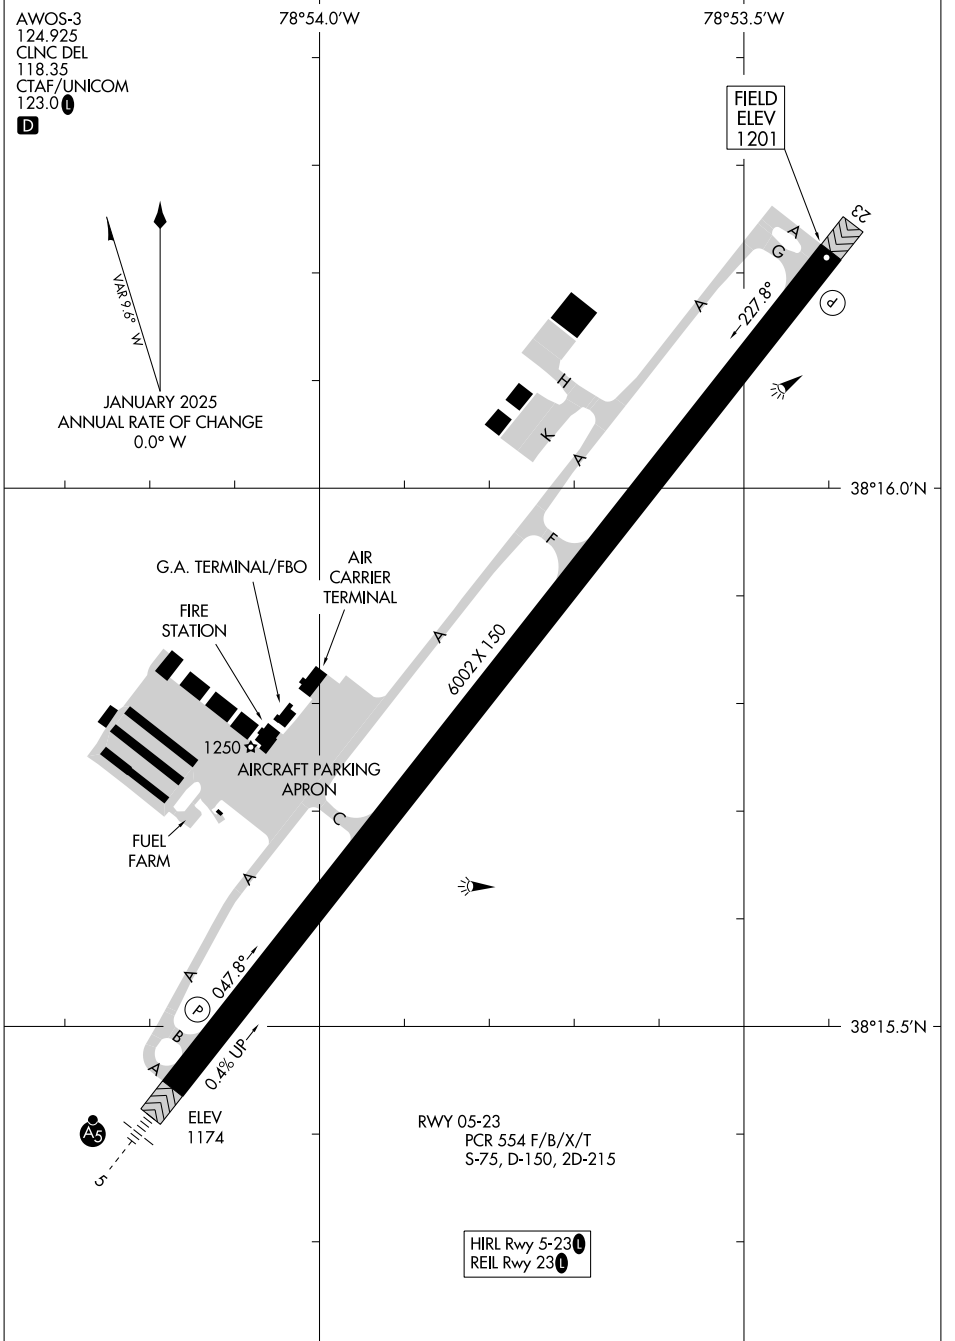

25107 **AIRPORT DIAGRAM** AL-5369 (FAA) SHENANDOAH VALLEY RGNL (SHD)
 STAUNTON/WAYNESBORO/HARRISONBURG, VIRGINIA

AIRPORT DIAGRAM STAUNTON/WAYNESBORO/HARRISONBURG, VIRGINIA
 25107 SHENANDOAH VALLEY RGNL (SHD)