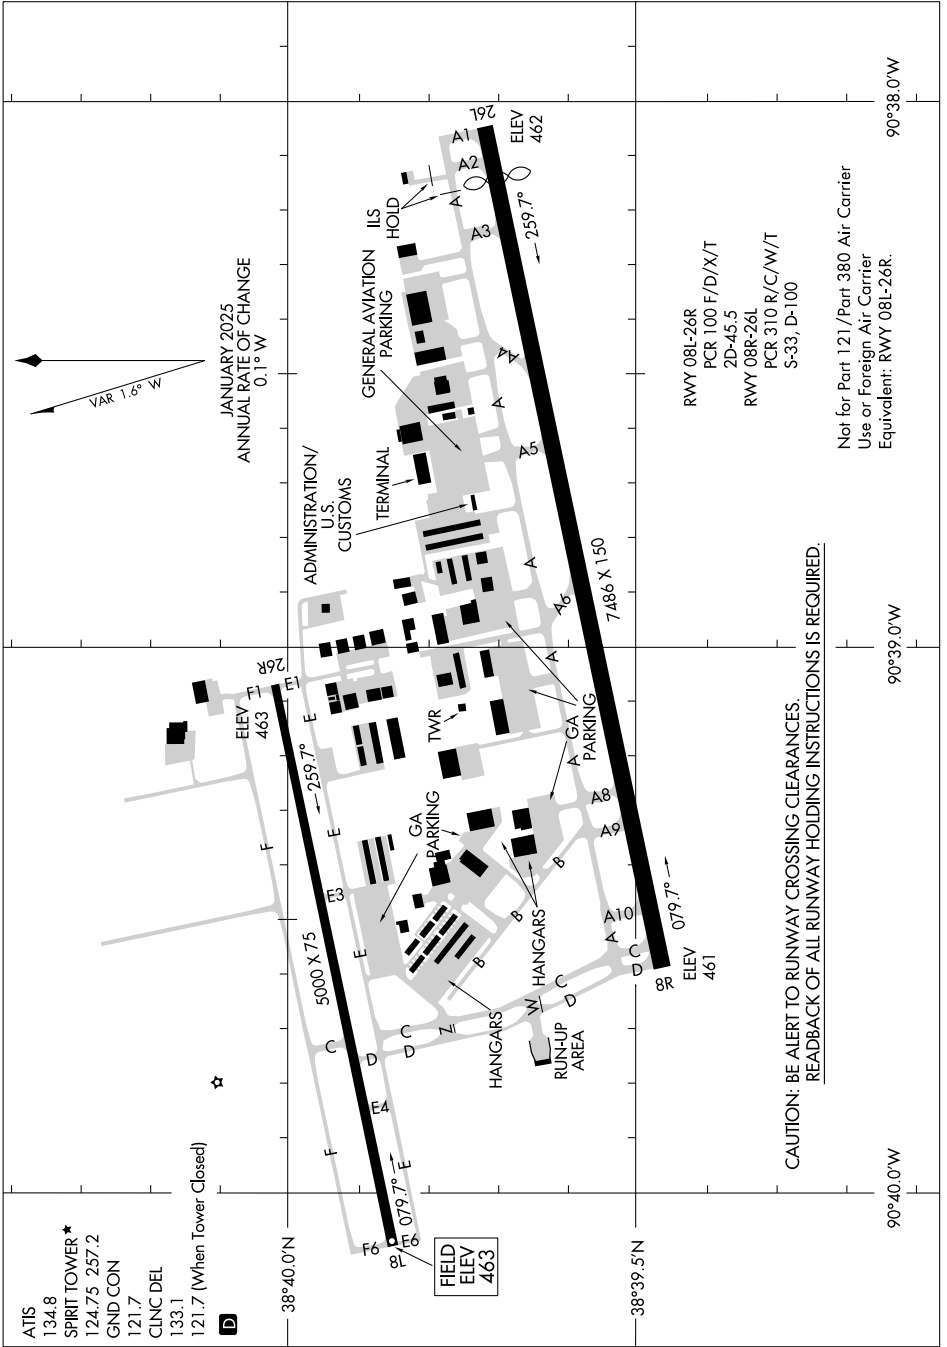

25331

AIRPORT DIAGRAM

AL-5400 (FAA)

SPIRIT OF ST LOUIS (SUS)
ST. LOUIS, MISSOURI

NC-3, 16 APR 2026 to 14 MAY 2026

ATIS 134.8
 SPIRIT TOWER ★ 124.75 257.2
 GND CON 121.7
 CLNC DEL 133.1
 121.7 (When Tower Closed)

AIRPORT DIAGRAM

25331

ST. LOUIS, MISSOURI
SPIRIT OF ST LOUIS (SUS)

JANUARY 2025
 ANNUAL RATE OF CHANGE
 0.1° W

RWY 08L-26R
 PCR 100 F/D/X/T
 2D-45.5
 RWY 08R-26L
 PCR 310 R/C/W/T
 S-33, D-100

Not for Part 121/Part 380 Air Carrier
 Use or Foreign Air Carrier
 Equivalent: RWY 08L-26R.

CAUTION: BE ALERT TO RUNWAY CROSSING CLEARANCES.
 REARBACK OF ALL RUNWAY HOLDING INSTRUCTIONS IS REQUIRED.

NC-3, 16 APR 2026 to 14 MAY 2026