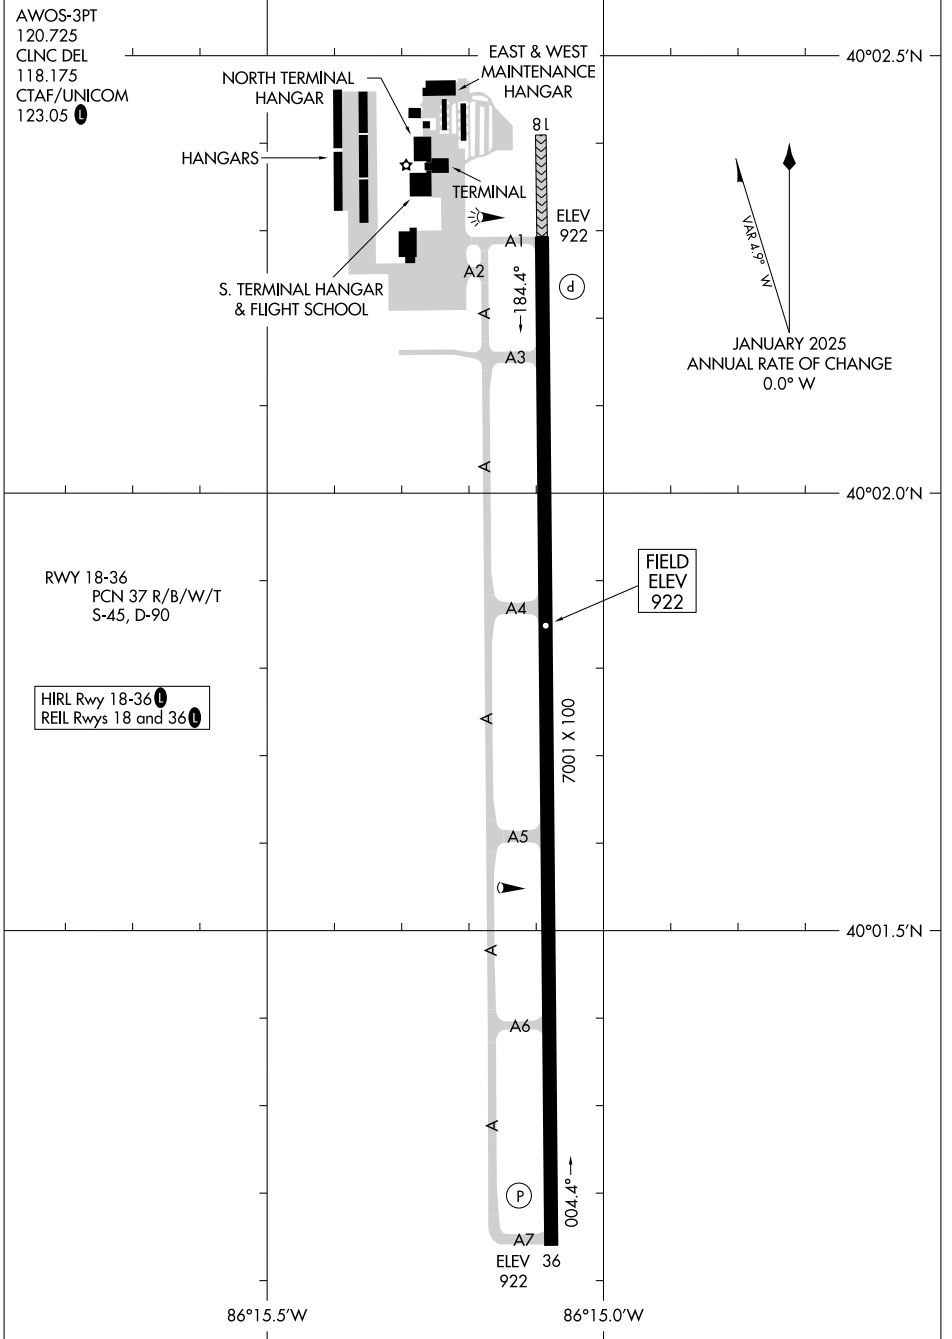

25331

AIRPORT DIAGRAM

AL-5438 (FAA)

INDIANAPOLIS EXEC (T'Y'Q)
INDIANAPOLIS, INDIANA

EC-2, 16 APR 2026 to 14 MAY 2026

EC-2, 16 APR 2026 to 14 MAY 2026

AIRPORT DIAGRAM

25331