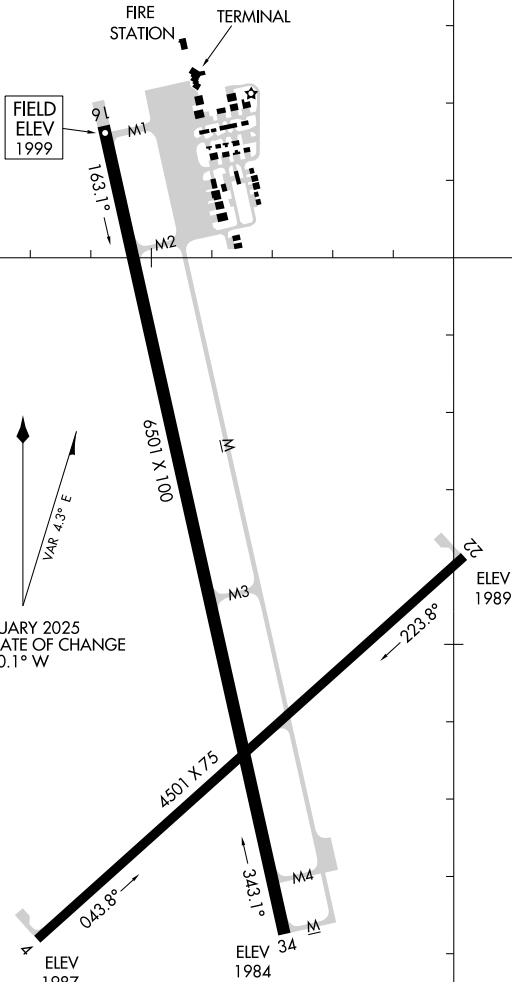

25275

AIRPORT DIAGRAM

AL-5440 (FAA)

HAYS RGNL (HYS)
HAYS, KANSAS

AWOS-3PT
125.525
CTAF/UNICOM
122.8

D

VAR 4.3° E
JANUARY 2025
ANNUAL RATE OF CHANGE
0.1° W

38°51'N

38°50'N

99°17'W

99°16'W

RWY 04-22
PCR 80 R/C/W/T
S-28, D-38
RWY 16-34
PCR 270 R/C/W/T
S-75, D-90, 2D-120

AIRPORT DIAGRAM

25275

HAYS, KANSAS
HAYS RGNL (HYS)

NC-2, 16 APR 2026 to 14 MAY 2026

NC-2, 16 APR 2026 to 14 MAY 2026