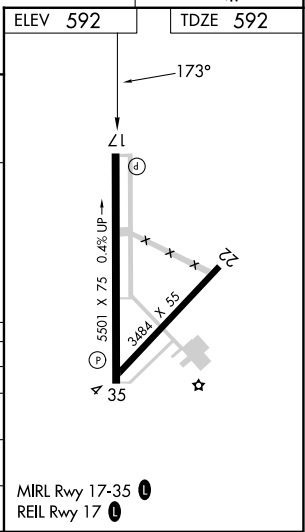

WAAS CH 63230 W17A	APP CRS 173°	Rwy Ldg TDZE Apt Elev	5501 592 592

RNAV (GPS) RWY 17

MC GREGOR EXEC (PWG)

RNP APCH - GPS		MISSED APPROACH: Climb to 2500 direct ZUDIS and on track 095° to SATTY and hold.
Baro-VNAV NA when using Waco Rgnl altimeter setting. For uncompensated Baro-VNAV systems, LNAV/VNAV NA below -20°C or above 54°C. When local altimeter setting not received, use Waco Rgnl altimeter setting and increase LPV DA to 873 feet and all visibilities 1/8 SM; increase LNAV/VNAV DA to 873 feet and all visibilities 1/8 SM; increase all MDAs 40 feet and Circling visibility Cat C 1/2 SM.		

AWOS-3PT 135,525	WACO APP CON* 127.65 352.0	UNICOM 123.05 (CTAF) 0

CATEGORY	A	B	C	D
LPV DA	842-3/4	250 (300-3/4)		NA
LNAV/VNAV DA	842-3/4	250 (300-3/4)		NA
LNAV MDA	1040-1	448 (500-1)	1040-1 3/8 448 (500-1 3/8)	NA
CIRCLING	1040-1 448 (500-1)	1060-1 468 (500-1)	1300-2 708 (800-2)	NA

SC-3, 16 APR 2026 to 14 MAY 2026

SC-3, 16 APR 2026 to 14 MAY 2026