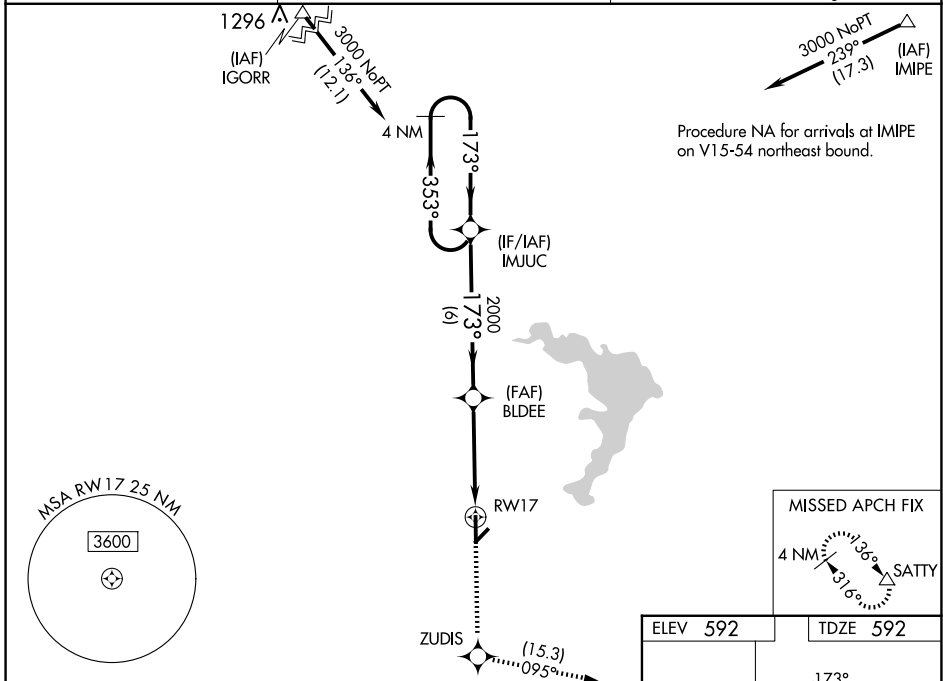

WAAS CH 63230 W17A	APP CRS 173°	Rwy Ldg TDZE Apt Elev	5501 592 592
--	------------------------	-----------------------------	---

RNAV (GPS) RWY 17

MC GREGOR EXEC (PWG)

RNP APCH - GPS		MISSED APPROACH: Climb to 2500 direct ZUDIS and on track 095° to SATTY and hold.
<p>Baro-VNAV NA when using Waco Rgnl altimeter setting. For uncompensated Baro-VNAV systems, LNAV/VNAV NA below -20°C or above 54°C. When local altimeter setting not received, use Waco Rgnl altimeter setting and increase LPV DA to 873 feet and all visibilities 1/8 SM; increase LNAV/VNAV DA to 873 feet and all visibilities 1/8 SM; increase all MDAs 40 feet and Circling visibility Cat C 1/2 SM.</p>		

AWOS-3PT 135,525	WACO APP CON* 127.65 352.0	UNICOM 123.05 (CTAF) 0
----------------------------	--------------------------------------	----------------------------------

CATEGORY	A	B	C	D
LPV DA	842-3/4	250 (300-3/4)		NA
LNAV/VNAV DA	842-3/4	250 (300-3/4)		NA
LNAV MDA	1040-1	448 (500-1)	1040-1 3/8 448 (500-1 3/8)	NA
CIRCLING	1040-1 448 (500-1)	1060-1 468 (500-1)	1300-2 708 (800-2)	NA

SC-3, 16 APR 2026 to 14 MAY 2026

SC-3, 16 APR 2026 to 14 MAY 2026