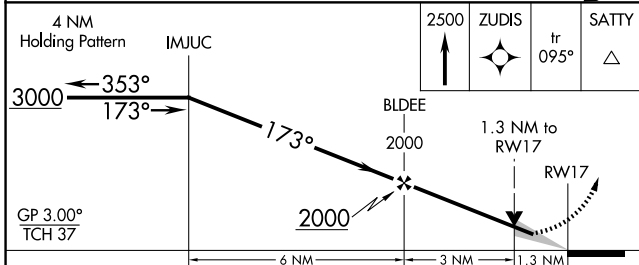

WAAS CH 63230 W17A	APP CRS 173°	Rwy Ldg TDZE Apt Elev	5501 592 592
--	------------------------	-----------------------------	---

RNAV (GPS) RWY 17

MC GREGOR EXEC (PWG)

RNP APCH - GPS		MISSED APPROACH: Climb to 2500 direct ZUDIS and on track 095° to SATTY and hold.
<p>Baro-VNAV NA when using Waco Rgnl altimeter setting. For uncompensated Baro-VNAV systems, LNAV/VNAV NA below -20°C or above 54°C. When local altimeter setting not received, use Waco Rgnl altimeter setting and increase LPV DA to 873 feet and all visibilities 1/8 SM; increase LNAV/VNAV DA to 873 feet and all visibilities 1/8 SM; increase all MDAs 40 feet and Circling visibility Cat C 1/2 SM.</p>		

AWOS-3PT 135,525	WACO APP CON* 127.65 352.0	UNICOM 123.05 (CTAF) 0
----------------------------	--------------------------------------	----------------------------------

CATEGORY	A	B	C	D
LPV DA	842-3/4	250 (300-3/4)		NA
LNAV/VNAV DA	842-3/4	250 (300-3/4)		NA
LNAV MDA	1040-1	448 (500-1)	1040-1 3/8 448 (500-1 3/8)	NA
CIRCLING	1040-1 448 (500-1)	1060-1 468 (500-1)	1300-2 708 (800-2)	NA