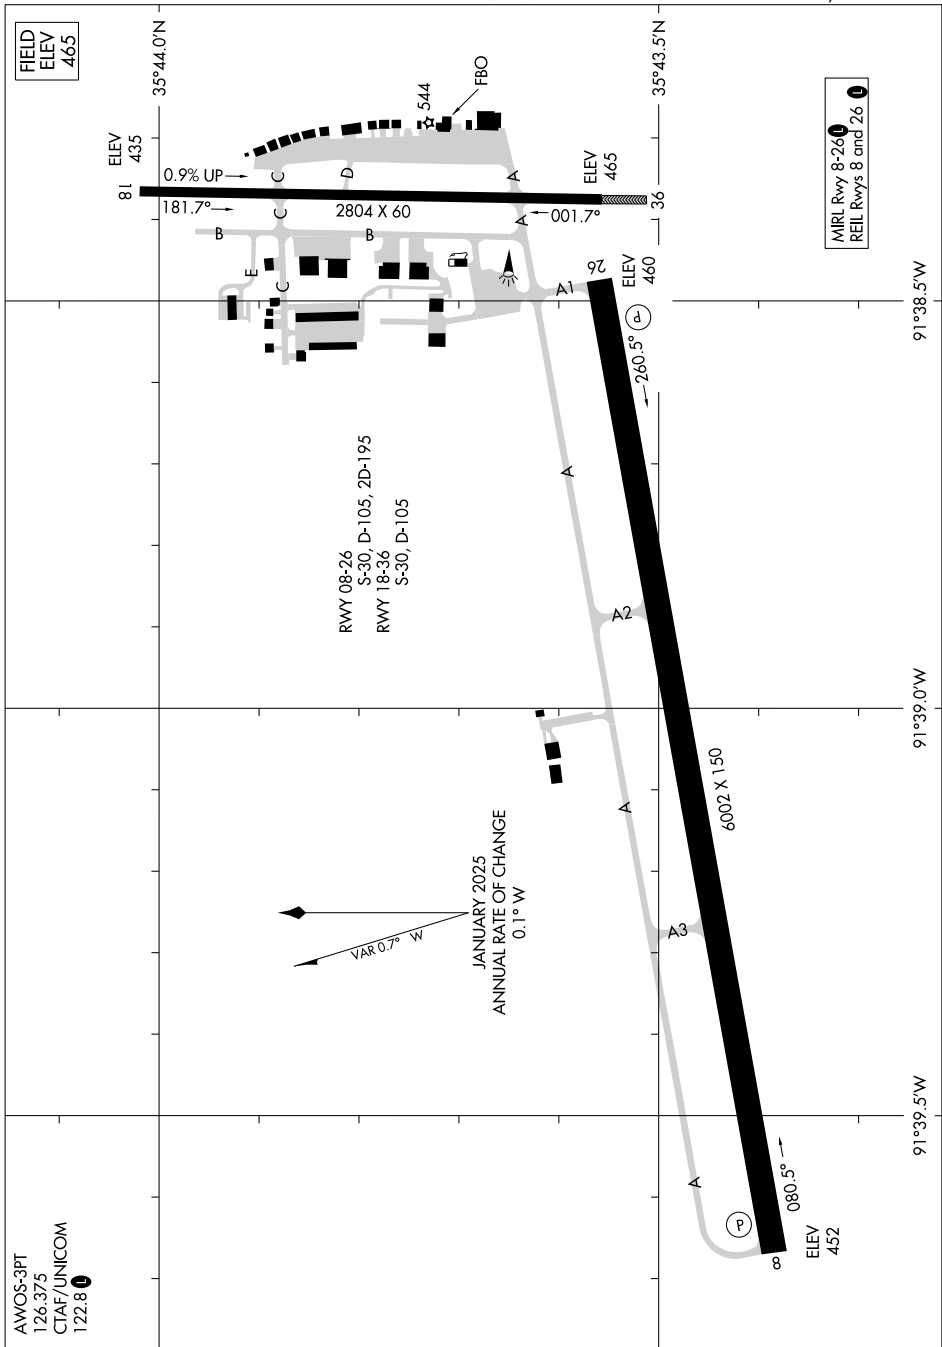

25107

# AIRPORT DIAGRAM

AL-5442 (FAA)

BATESVILLE RGNL (BVX)  
BATESVILLE, ARKANSAS

SC-1, 16 APR 2026 to 14 MAY 2026

SC-1, 16 APR 2026 to 14 MAY 2026

AWOS-3PT  
126.375  
CTAF/UNICOM  
122.8

# AIRPORT DIAGRAM

25107

BATESVILLE, ARKANSAS  
BATESVILLE RGNL (BVX)