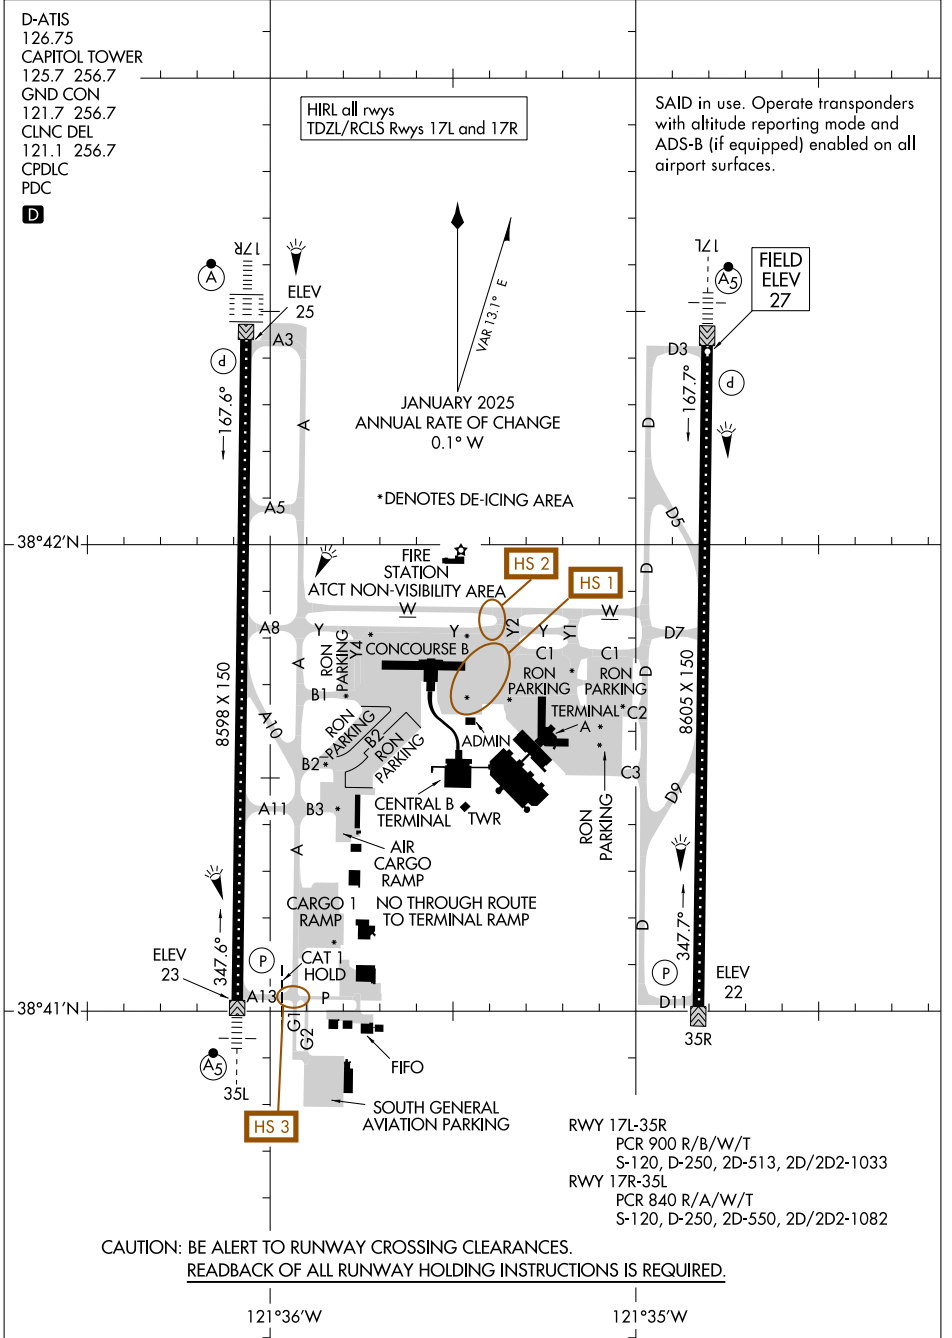

26022

AIRPORT DIAGRAM

AL-5490 (FAA)

SACRAMENTO INTL (SMF)
SACRAMENTO, CALIFORNIA

D-ATIS
126.75
CAPITOL TOWER
125.7 256.7
GND CON
121.7 256.7
CLNC DEL
121.1 256.7
CPDLC
PDC

D

HIRL all rwys
TDZL/RCLS Rwys 17L and 17R

SAID in use. Operate transponders with altitude reporting mode and ADS-B (if equipped) enabled on all airport surfaces.

SW-2, 16 APR 2026 to 14 MAY 2026

SW-2, 16 APR 2026 to 14 MAY 2026

AIRPORT DIAGRAM

26022