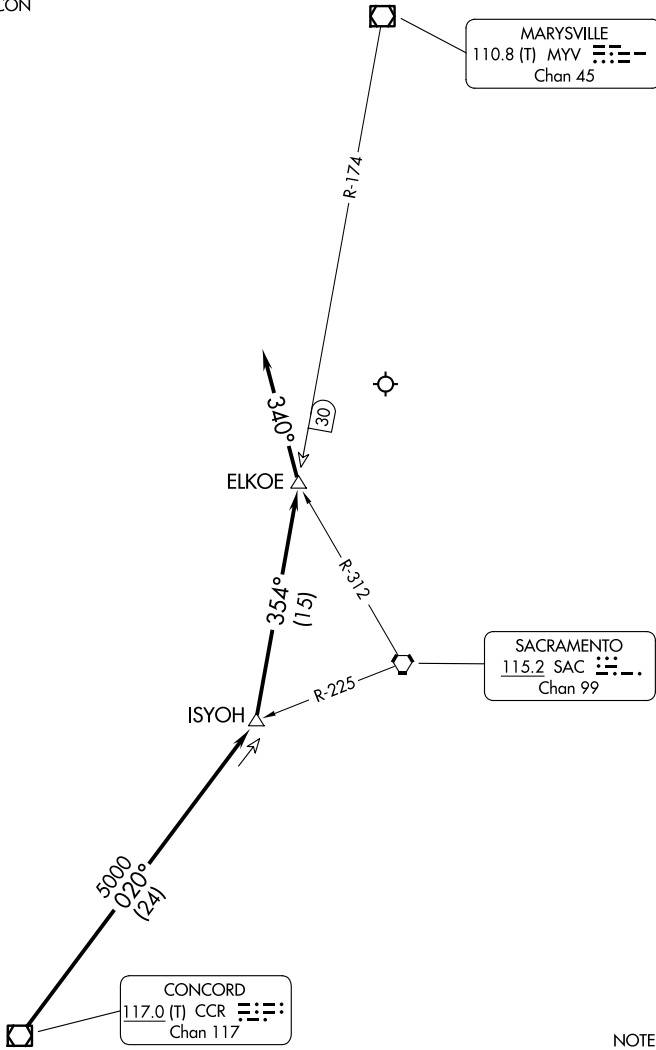

(CCR.CCR2) 24025

# CONCORD TWO ARRIVAL

AL-5490 (FAA)

SACRAMENTO INTL (SMF)  
SACRAMENTO, CALIFORNIA

NORCAL APP CON  
125.25 257.9

SW-2, 16 APR 2026 to 14 MAY 2026

SW-2, 16 APR 2026 to 14 MAY 2026

NOTE: Chart not to scale.

## ARRIVAL ROUTE DESCRIPTION

From over CCR VOR/DME via CCR R-020 to ISYOH INT, then via MYV R-174 to ELKOE INT, then on heading 340°. Expect RADAR vectors to final approach course.

CONCORD TWO ARRIVAL  
(CCR.CCR2) 15NOV12